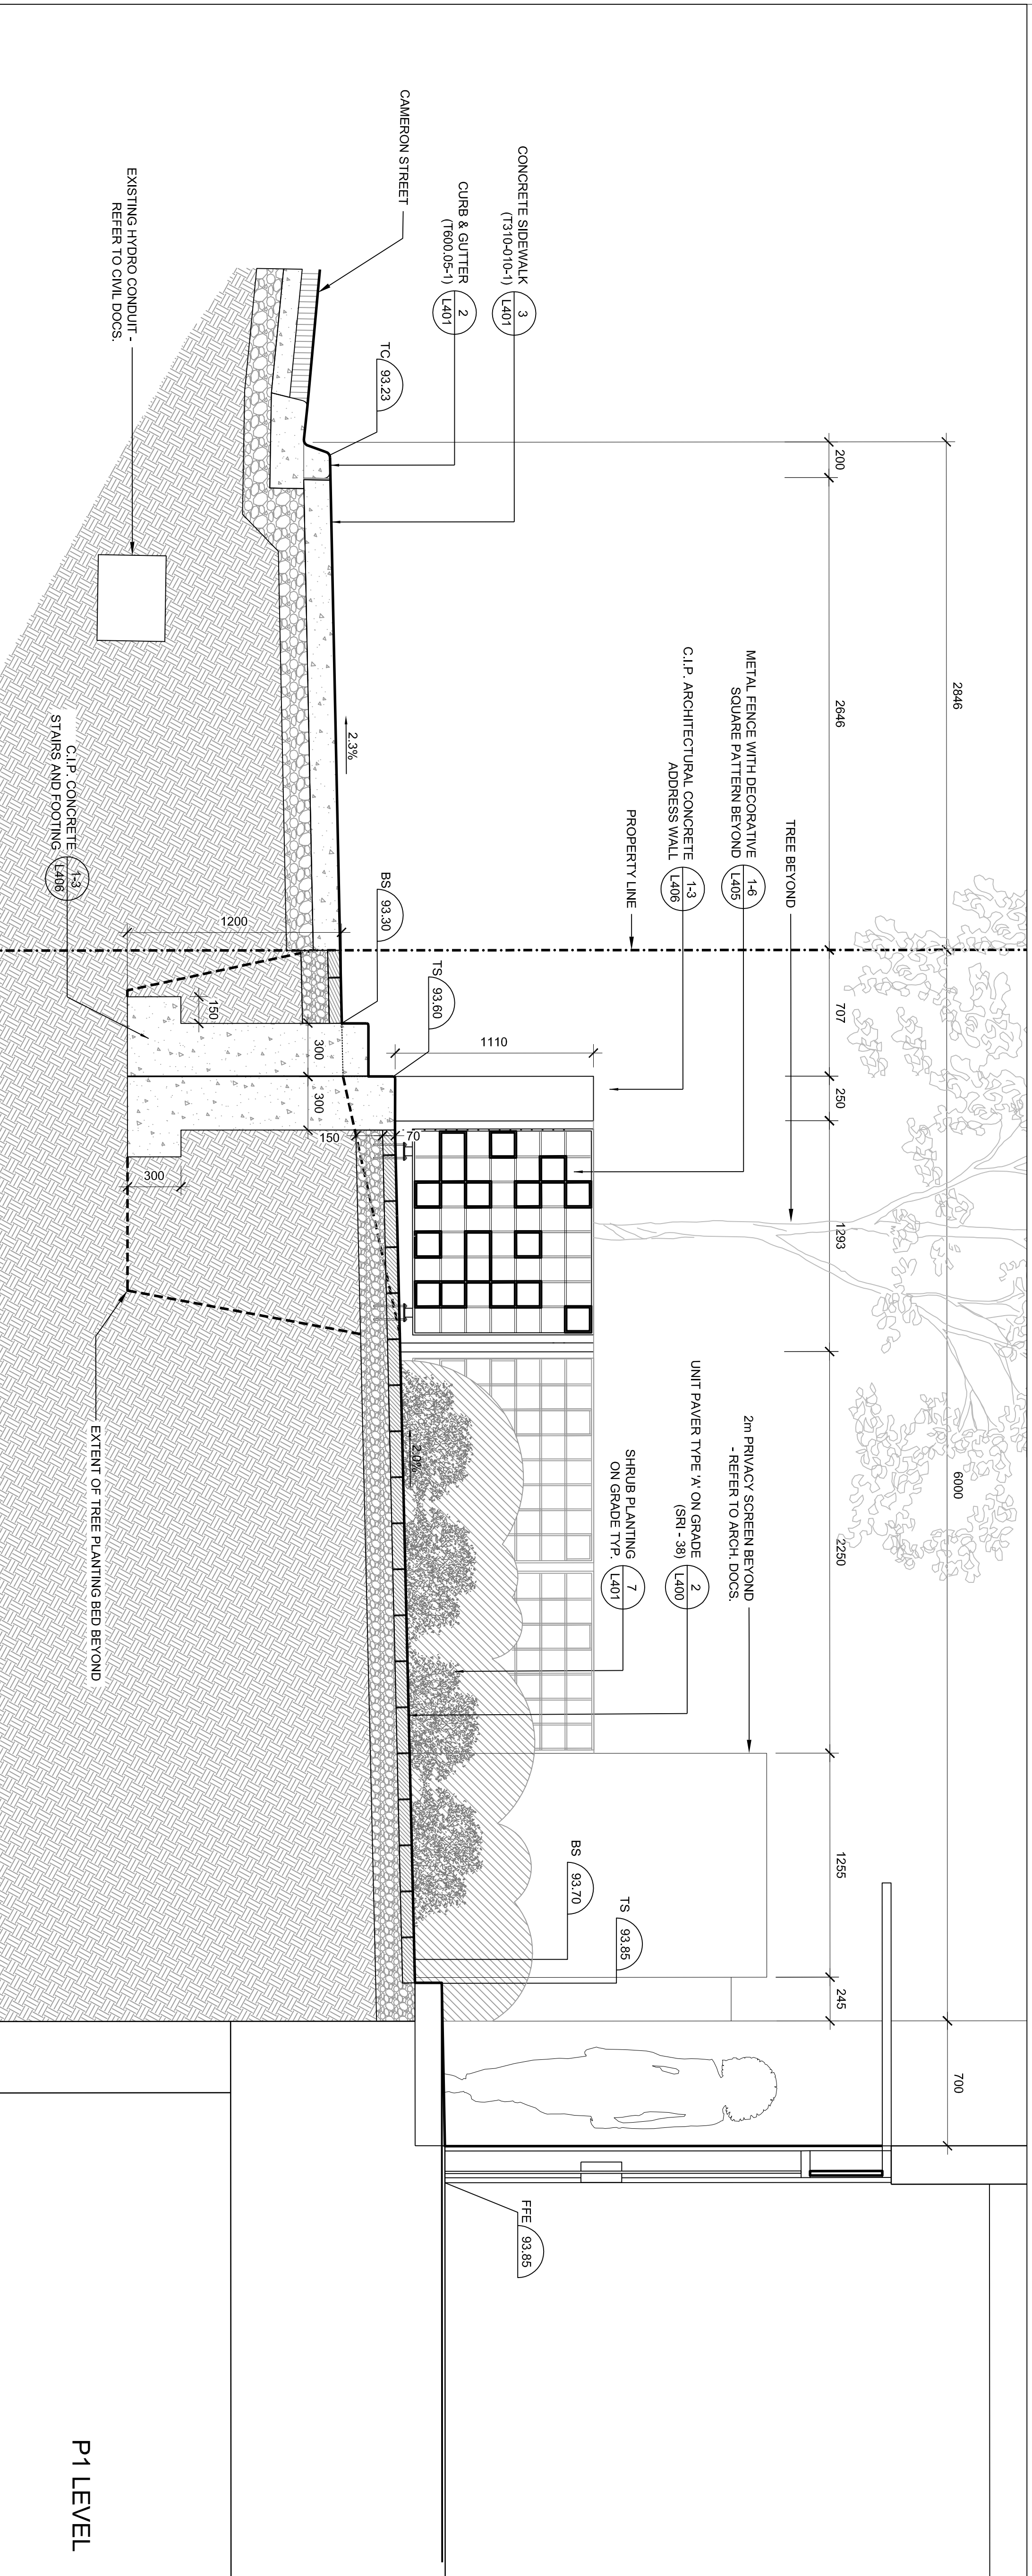

50 ALEXANDRA PARK - BLOCK 11

LANDSCAPE SECTIONS

SCALE: 1:20
 DRAWN: JRS
 CHECKED:
 PROJECT NUMBER: 13-101
 DRAWING DATE: 2013-02-28

L300

1 LANDSCAPE SECTION
 SCALE: 1:20

2 LANDSCAPE SECTION
 SCALE: 1:20

P1 LEVEL