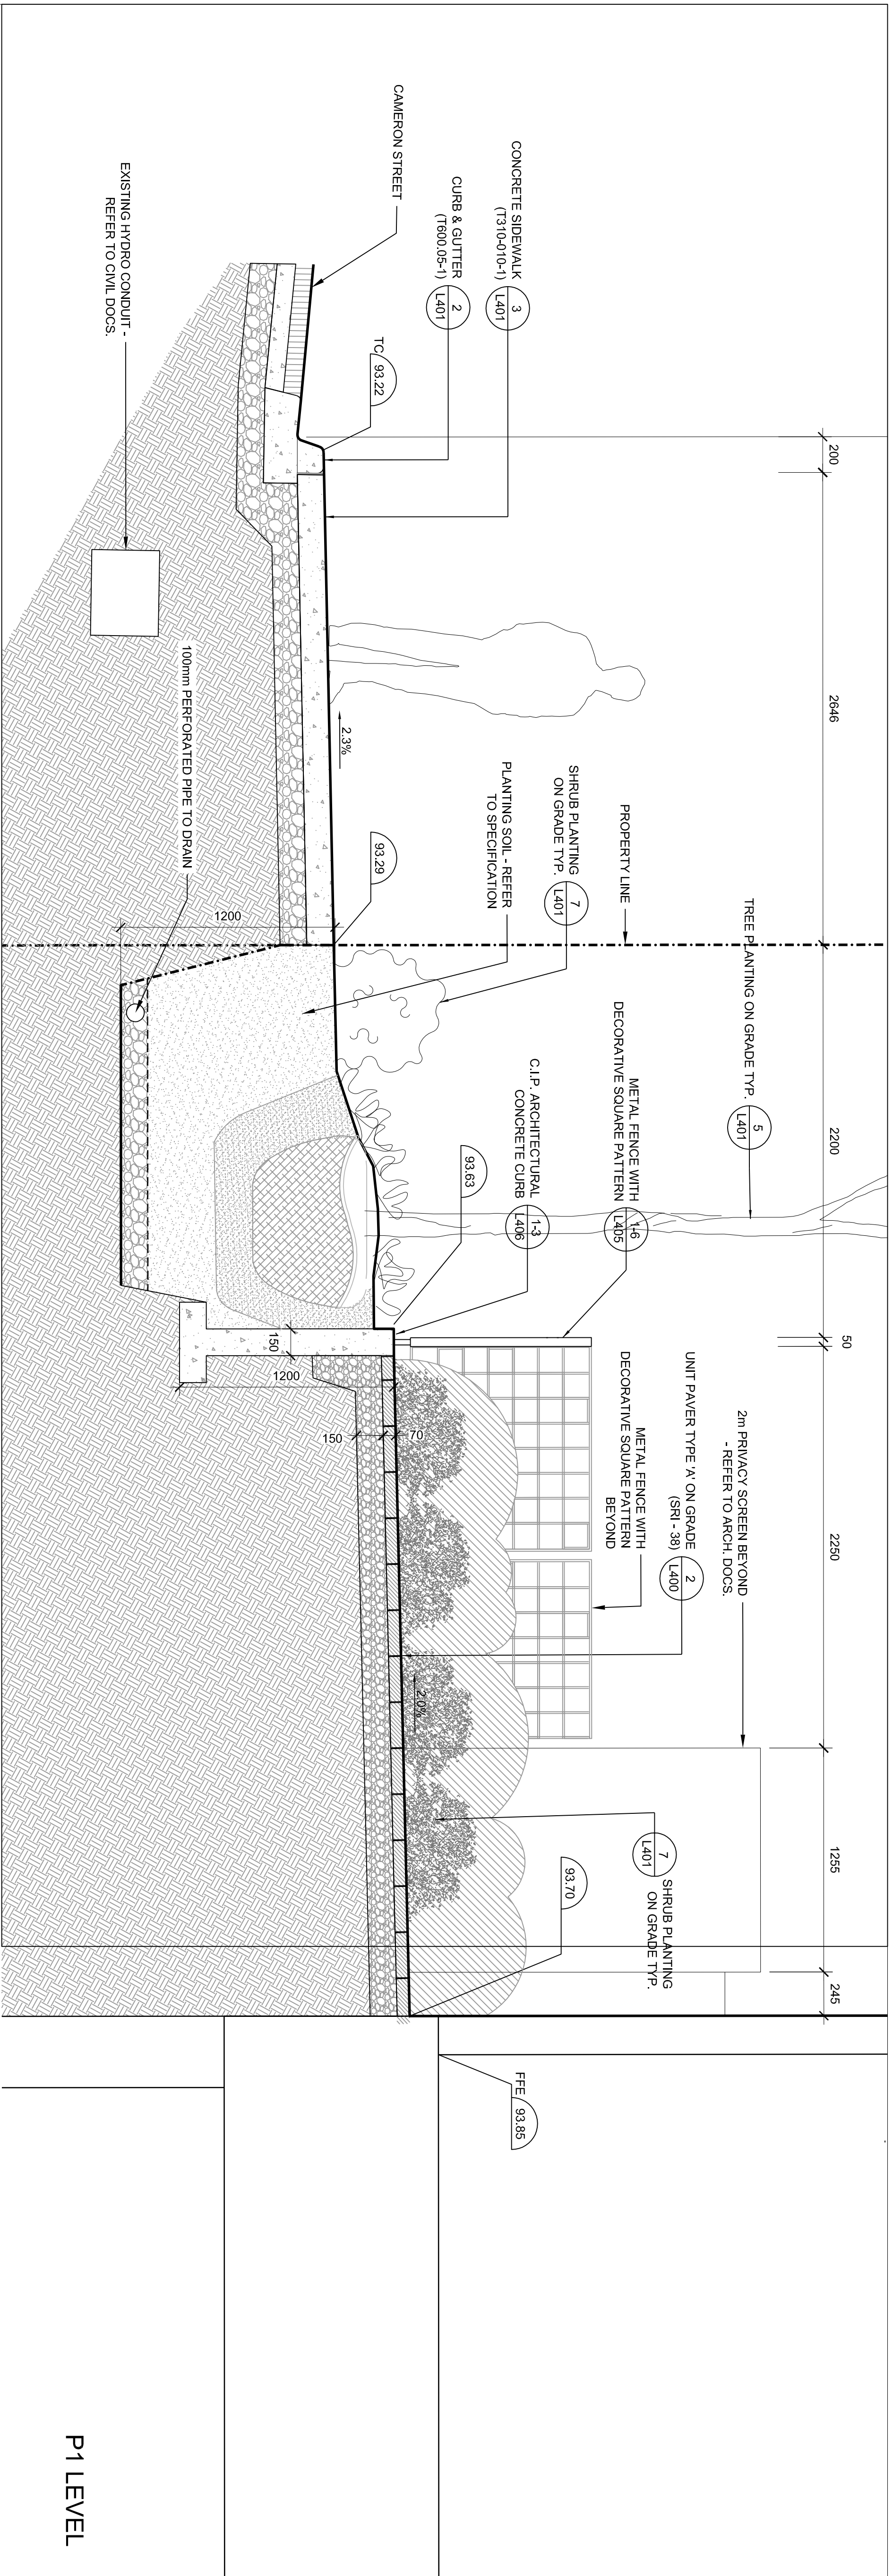

50 ALEXANDRA PARK - BLOCK 11

LANDSCAPE SECTIONS

SCALE: 1:20
 DRAWN: JRS
 CHECKED:
 PROJECT NUMBER: 13-101
 DRAWING DATE: 2013-02-28

L300

1 LANDSCAPE SECTION
 SCALE: 1:20

2 LANDSCAPE SECTION
 SCALE: 1:20

P1 LEVEL