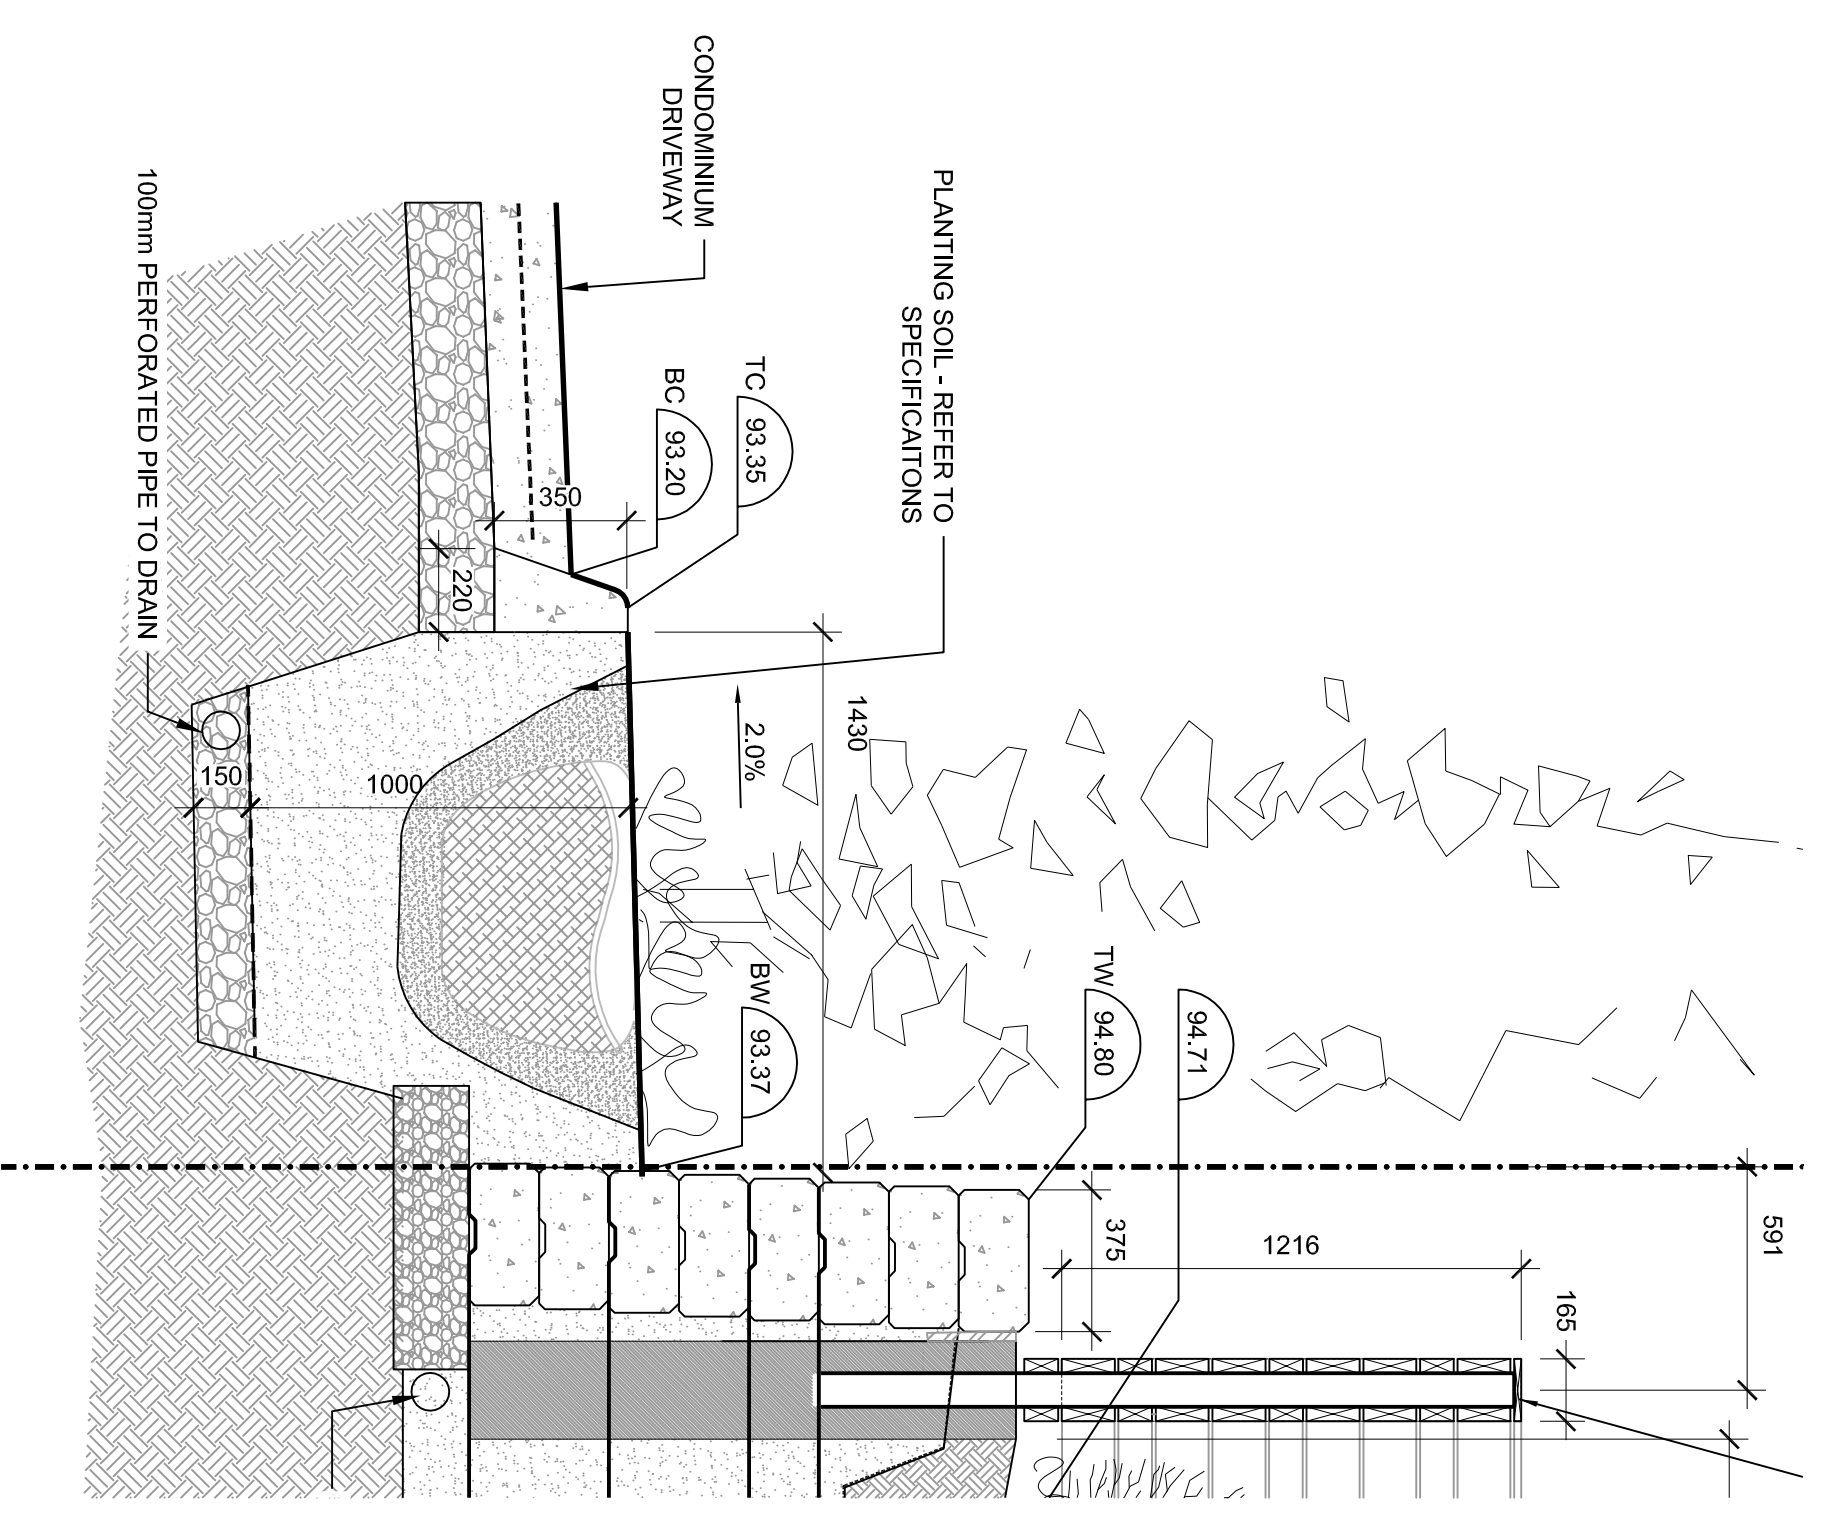

50 ALEXANDRA PARK - BLOCK 11

LANDSCAPE SECTIONS

SCALE: 1:20  
 DRAWN: JRS  
 CHECKED:  
 PROJECT NUMBER: 13-101  
 DRAWING DATE: 2013-02-28

**L302**

1 LANDSCAPE SECTION  
 SCALE: 1:20

2 LANDSCAPE SECTION  
 SCALE: 1:20

3 LANDSCAPE SECTION  
 SCALE: 1:20