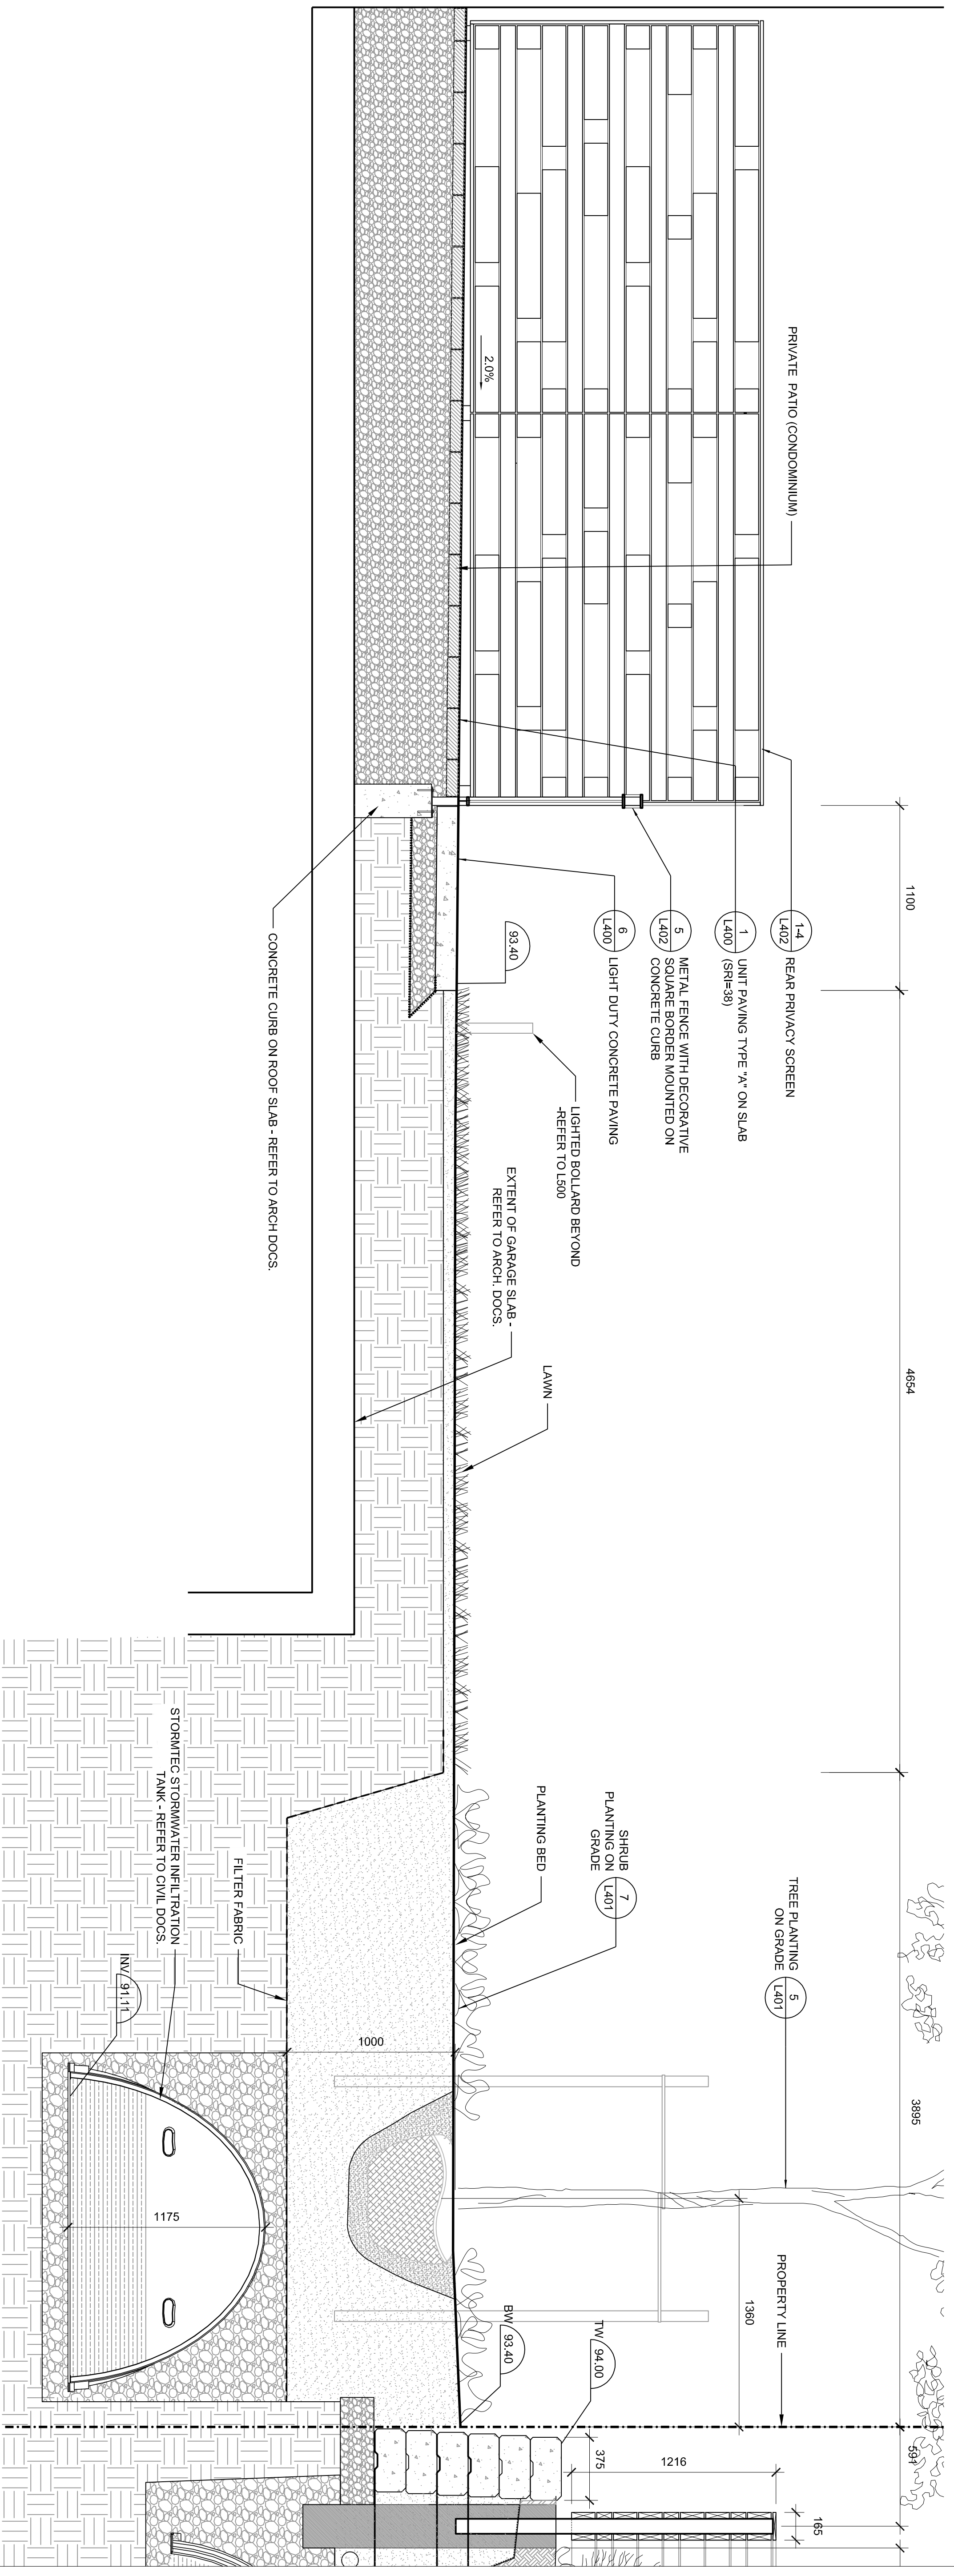

50 ALEXANDRA PARK - BLOCK 11

LANDSCAPE SECTIONS

SCALE: 1:20  
 DRAWN: JRS  
 CHECKED:  
 PROJECT NUMBER: 13-101  
 DRAWING DATE: 2013-02-28

**L302**

1 LANDSCAPE SECTION  
 SCALE: 1:20

2 LANDSCAPE SECTION  
 SCALE: 1:20

3 LANDSCAPE SECTION  
 SCALE: 1:20