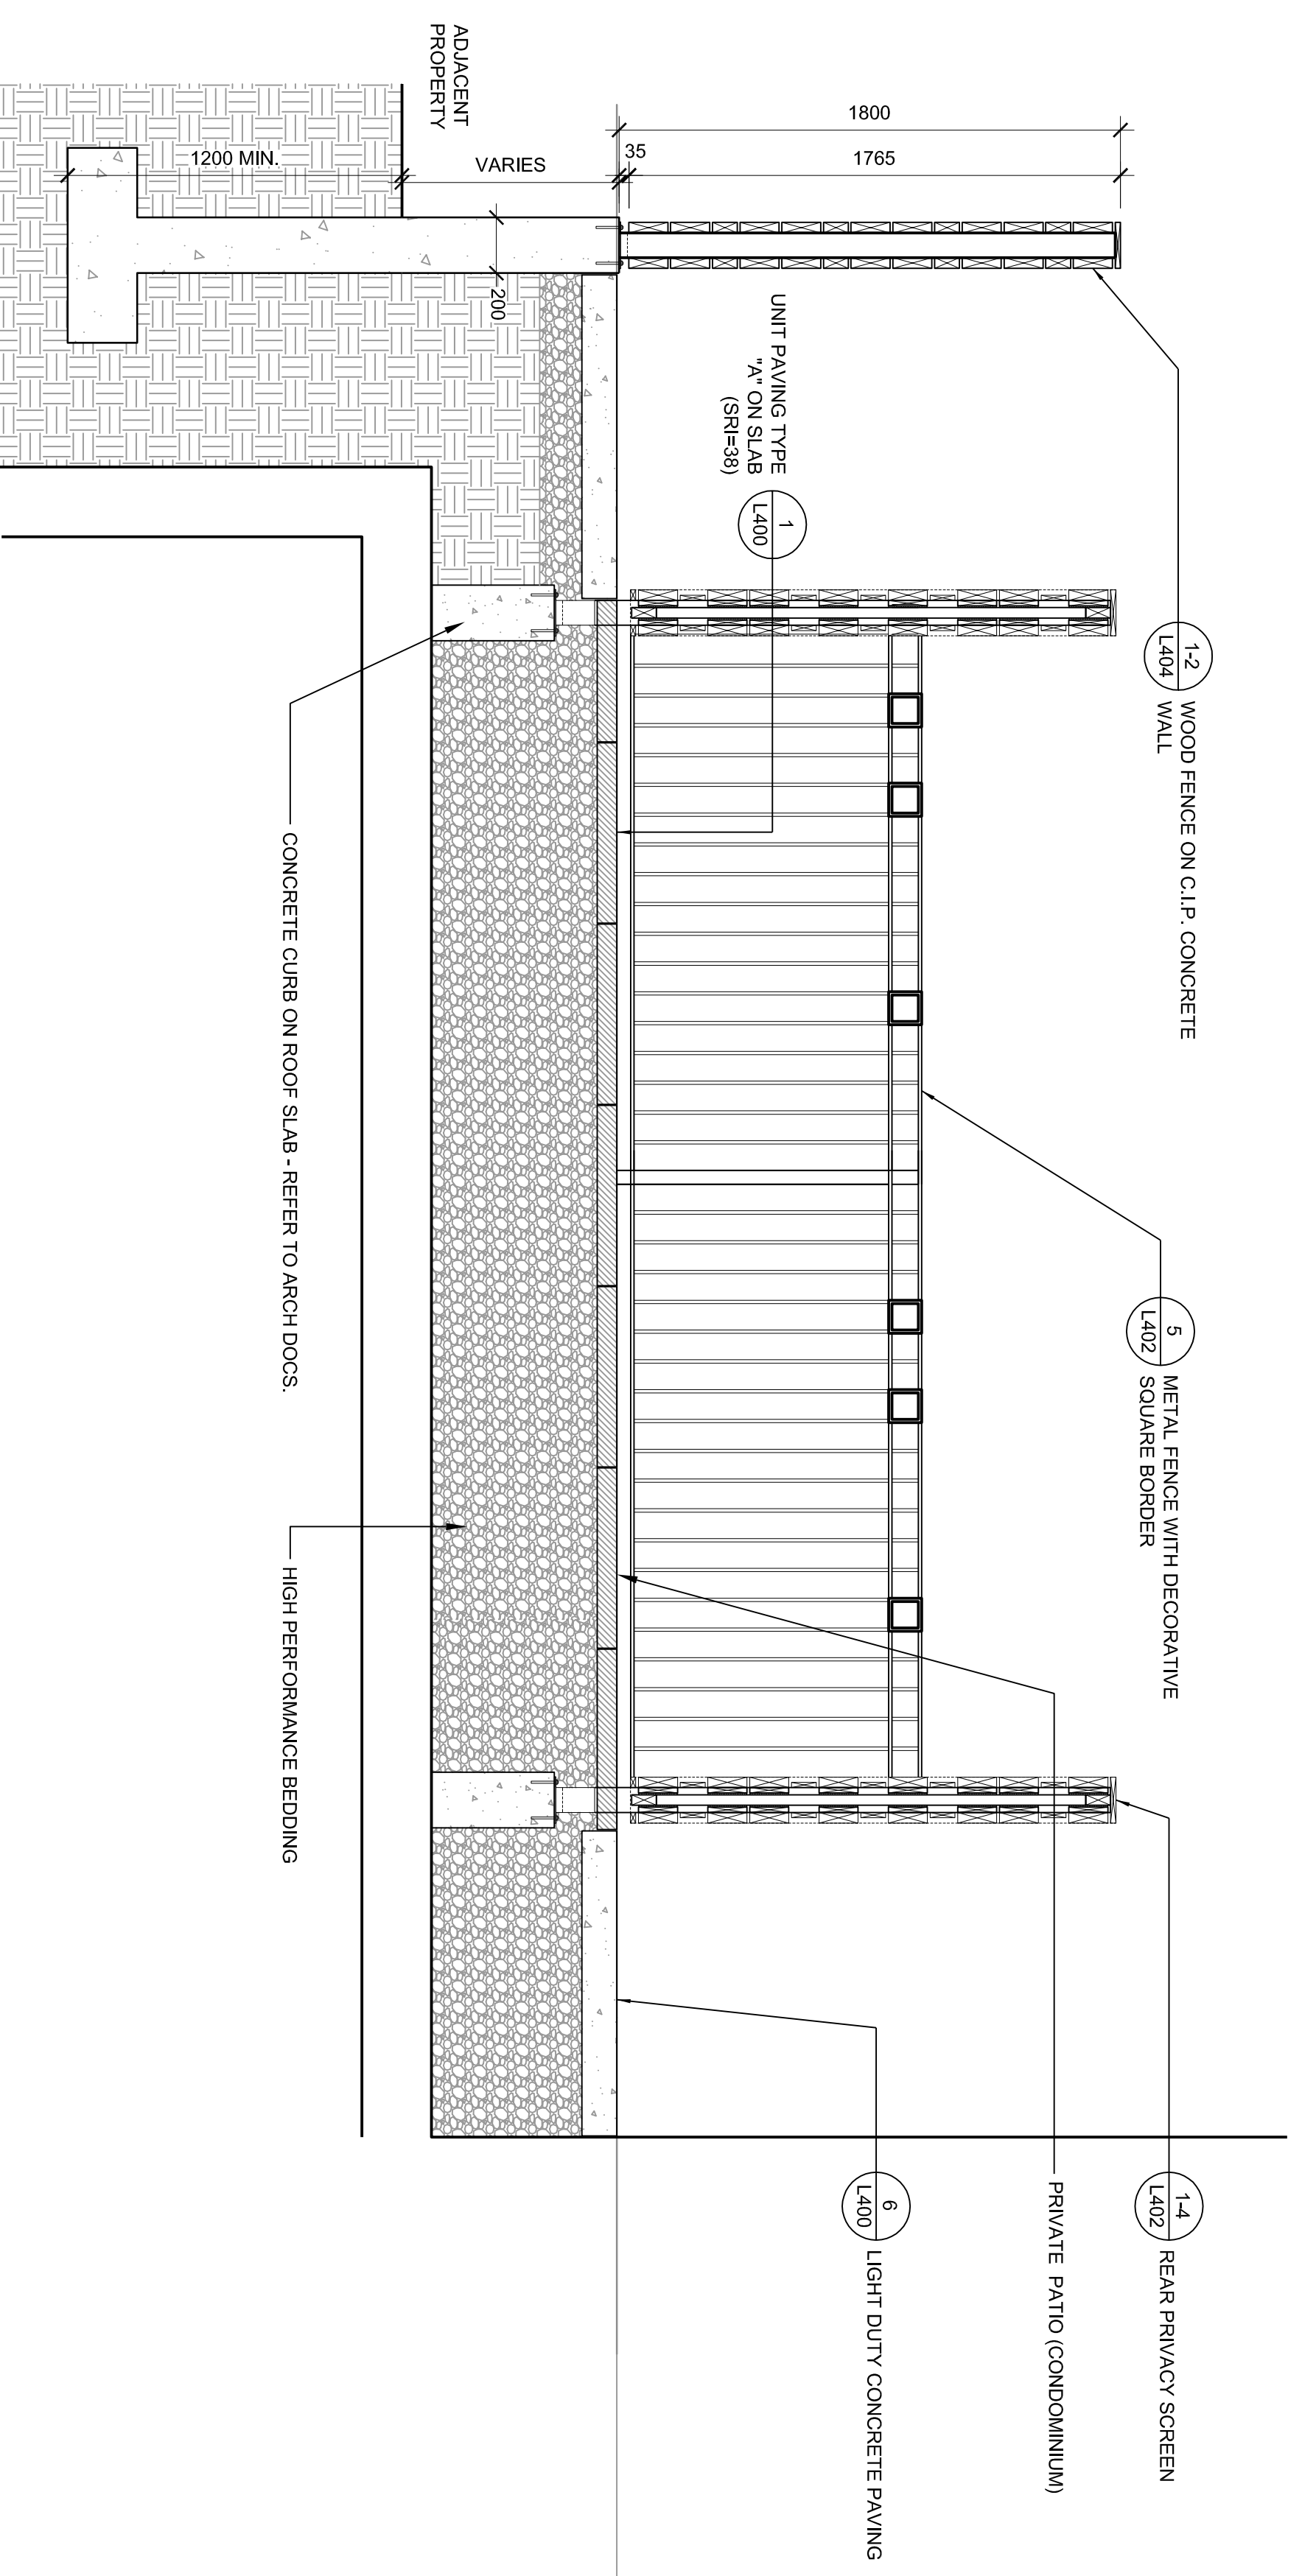

50 ALEXANDRA PARK - BLOCK 11

LANDSCAPE SECTIONS

SCALE: 1:20  
 DRAWN: JRS  
 CHECKED:  
 PROJECT NUMBER: 13-101  
 DRAWING DATE: 2013-02-28

**L302**

1 LANDSCAPE SECTION  
 SCALE: 1:20

2 LANDSCAPE SECTION  
 SCALE: 1:20

3 LANDSCAPE SECTION  
 SCALE: 1:20