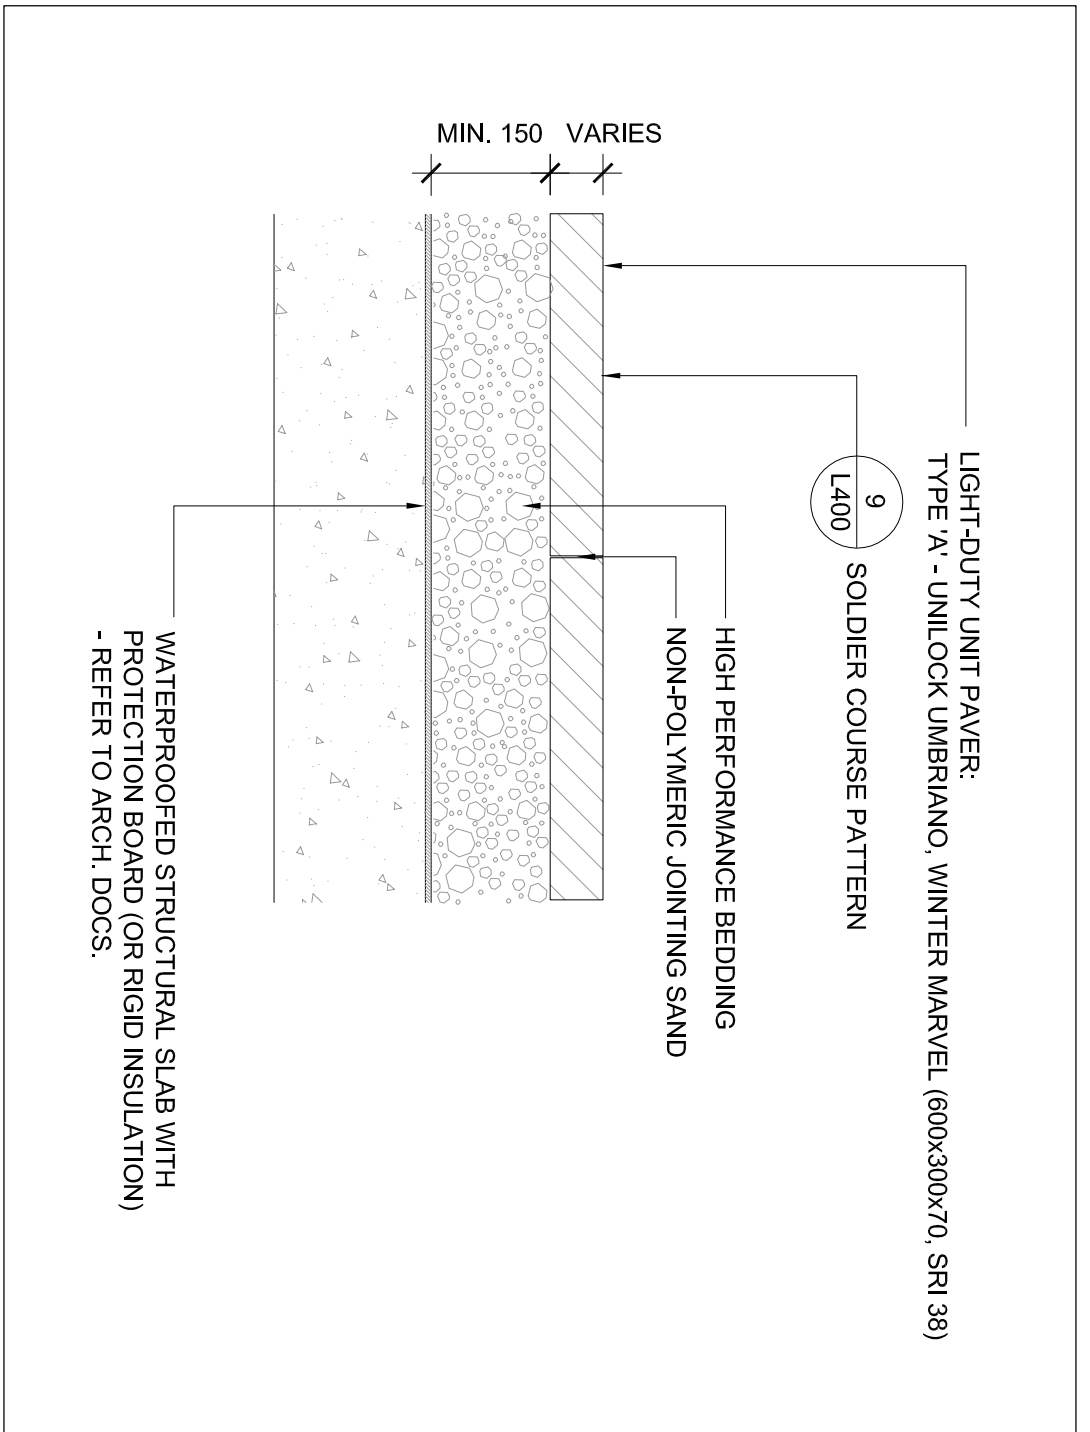

LEGEND

ISSUE

7 2015-01-07 ISSUED FOR COORDINATION
6 2014-06-19 ISSUED FOR COORDINATION
5 2014-07-15 ISSUED FOR PERMIT COORDINATION
4 2014-05-29 RESUBMITTED FOR SITE PLAN APPROVAL
3 2014-01-10 RESUBMITTED FOR SITE PLAN APPROVAL
2 2013-03-26 ISSUED FOR SITE PLAN APPROVAL
1 2013-03-18 ISSUED FOR COORDINATION

Janet Rosenbergl
P Studio

Landscape Architecture and Urban Design
1 416 668 6665 / 416 668 5756 www.jrpsd.ca
148 Kennedy Avenue, Toronto, Ontario M6Z 2S3 Canada

TRIDEL
TORONTO COMMUNITY HOUSING CORPORATION

50 ALEXANDRA PARK - BLOCK 11

LANDSCAPE DETAILS

SCALE: AS NOTED
DRAWN: JRS
CHECKED: JRS
PROJECT NUMBER: 13-101
DRAWING DATE: 2013-02-28

L400