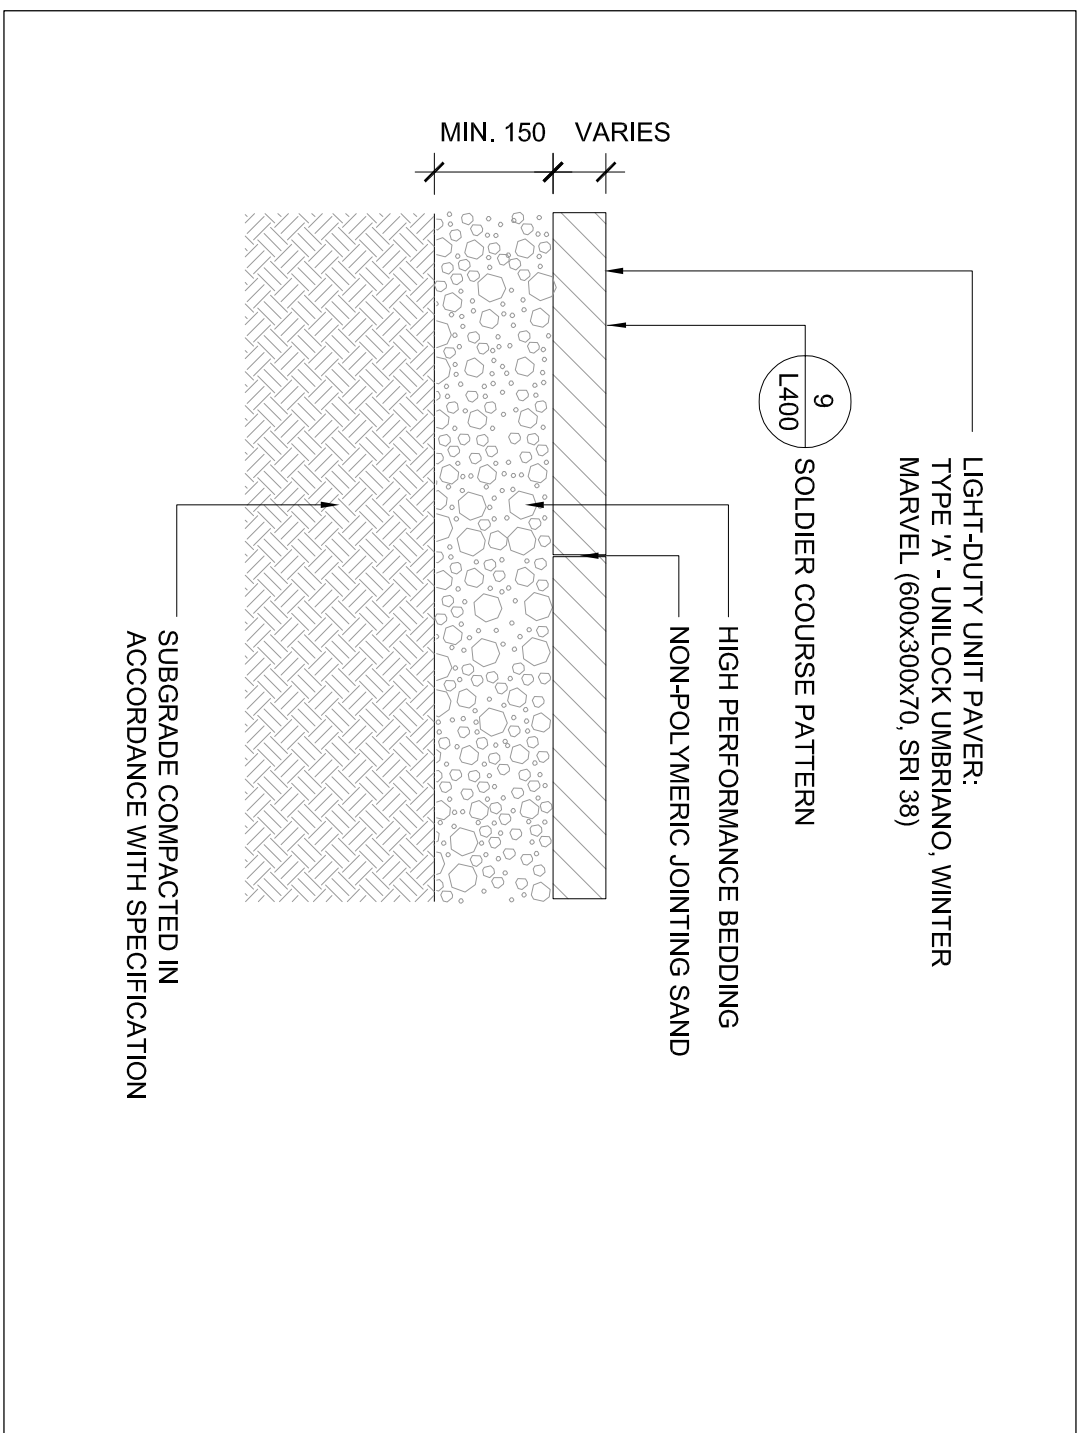

LEGEND

ISSUE

7 2015-01-07 ISSUED FOR COORDINATION
6 2014-06-19 ISSUED FOR COORDINATION
5 2014-07-15 ISSUED FOR PERMIT COORDINATION
4 2014-05-29 RESUBMITTED FOR SITE PLAN APPROVAL
3 2014-01-10 RESUBMITTED FOR SITE PLAN APPROVAL
2 2013-03-26 ISSUED FOR SITE PLAN APPROVAL
1 2013-03-18 ISSUED FOR COORDINATION

50 ALEXANDRA PARK - BLOCK 11

LANDSCAPE DETAILS

SCALE: AS NOTED
DRAWN: JRS
CHECKED: JRS
PROJECT NUMBER: 13-101
DRAWING DATE: 2013-02-28

L400