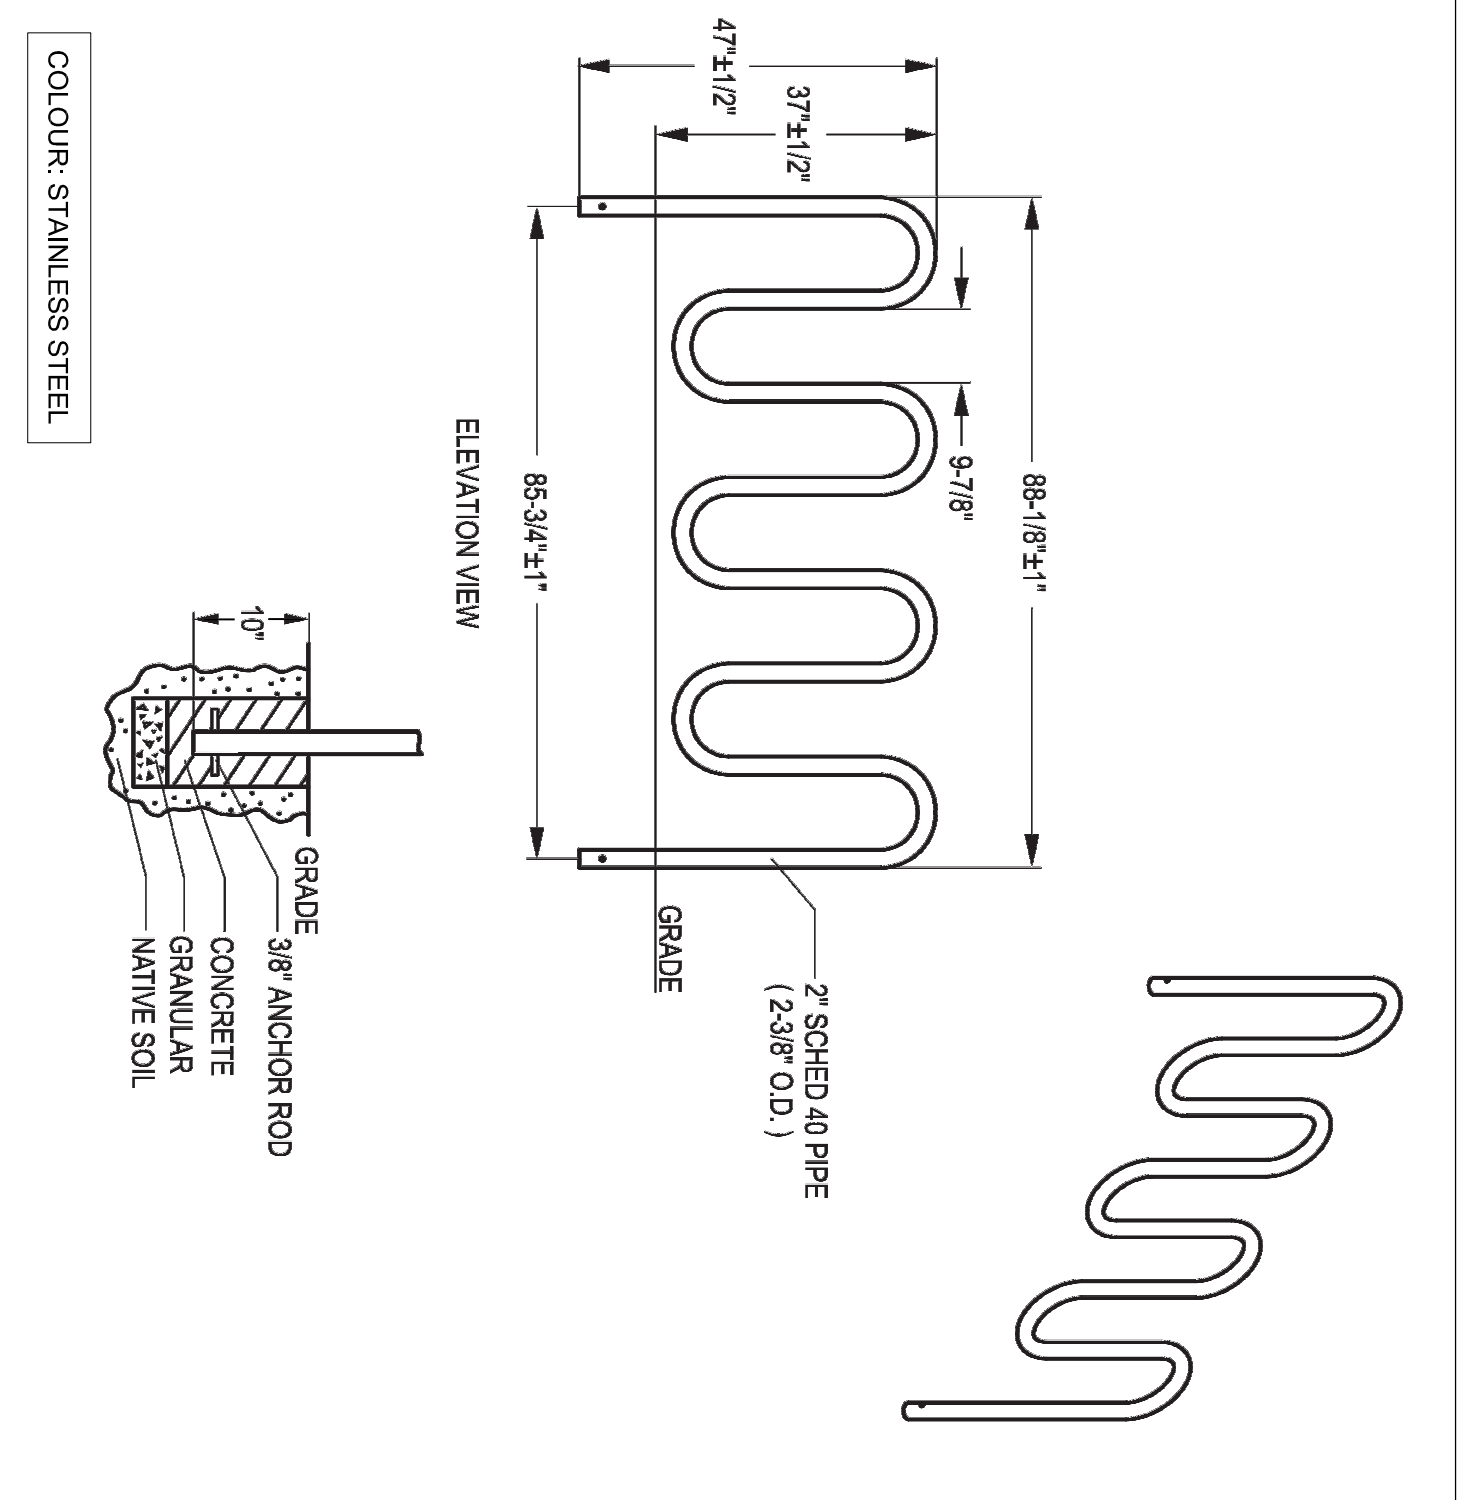

LEGEND

ISSUE

7 2015-01-07 ISSUED FOR COORDINATION
6 2014-06-19 ISSUED FOR COORDINATION
5 2014-07-15 ISSUED FOR PERMIT COORDINATION
4 2014-05-29 RESUBMITTED FOR SITE PLAN APPROVAL
3 2014-01-10 RESUBMITTED FOR SITE PLAN APPROVAL
2 2013-03-26 ISSUED FOR SITE PLAN APPROVAL
1 2013-03-18 ISSUED FOR COORDINATION

Janet Rosenbergl
P Studio

Landscape Architecture and Urban Design
1 416 668 6665 / 416 668 5756 www.jrpsd.ca
148 Kennedy Avenue, Toronto, Ontario M6Z 2S3 Canada

TRIDEL
TORONTO COMMUNITY HOUSING CORPORATION

50 ALEXANDRA PARK - BLOCK 11

LANDSCAPE DETAILS

SCALE: AS NOTED
DRAWN: JRS
CHECKED: JRS
PROJECT NUMBER: 13-101
DRAWING DATE: 2013-02-28

L400