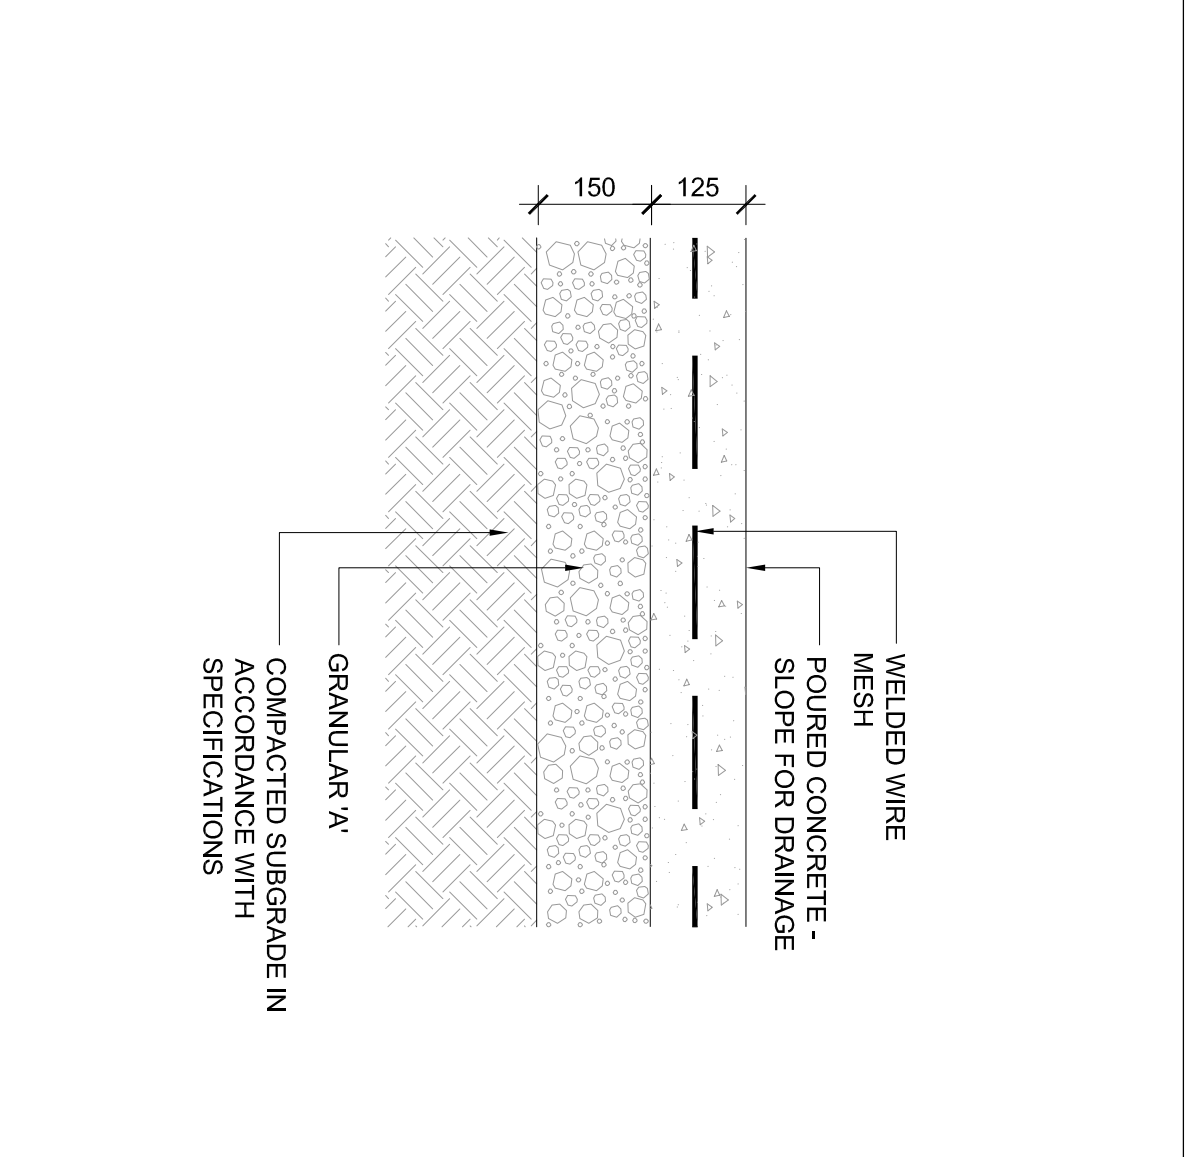

LEGEND

ISSUE

7 2015-01-07 ISSUED FOR COORDINATION
6 2014-06-19 ISSUED FOR COORDINATION
5 2014-07-15 ISSUED FOR PERMIT COORDINATION
4 2014-05-29 RESUBMITTED FOR SITE PLAN APPROVAL
3 2014-01-10 RESUBMITTED FOR SITE PLAN APPROVAL
2 2013-03-26 ISSUED FOR SITE PLAN APPROVAL
1 2013-03-18 ISSUED FOR COORDINATION

Janet Rosenbergl
P Studio

Landscape Architecture and Urban Design
1 416 668 6665 / 416 668 5756 www.jrpsd.ca
148 Kennedy Avenue, Toronto, Ontario M6Z 2S3 Canada

TRIDEL
TORONTO COMMUNITY HOUSING CORPORATION

50 ALEXANDRA PARK - BLOCK 11

LANDSCAPE DETAILS

SCALE: AS NOTED
DRAWN: JRS
CHECKED: JRS
PROJECT NUMBER: 13-101
DRAWING DATE: 2013-02-28

L400