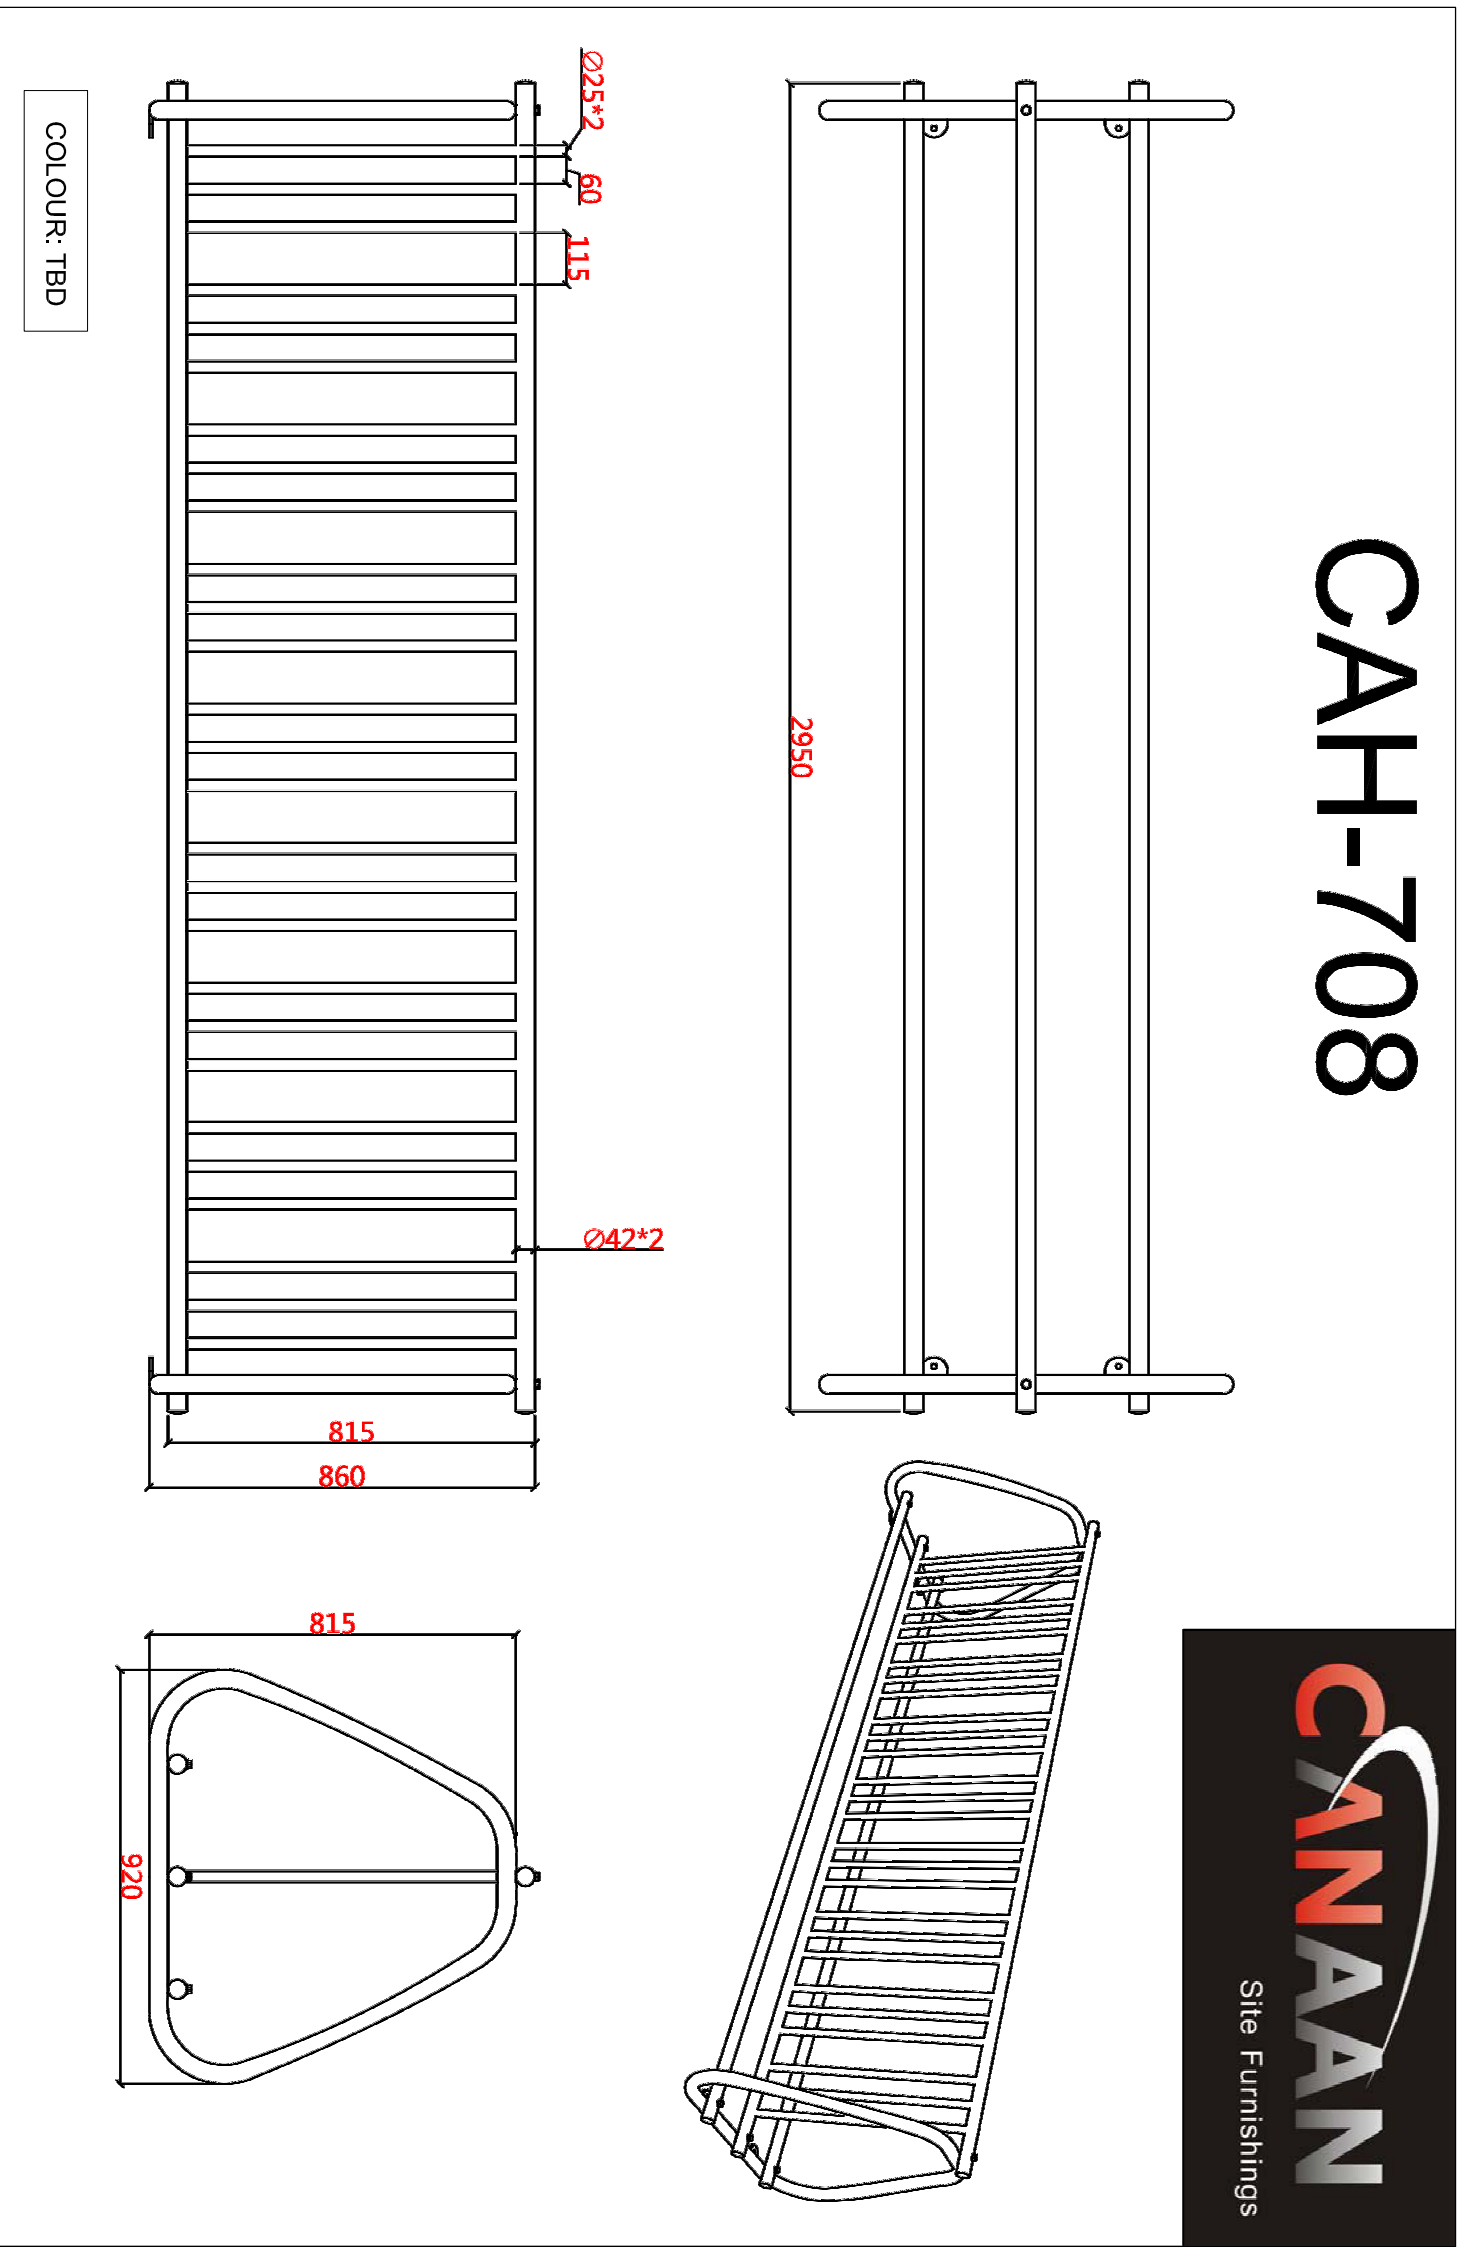

LEGEND

ISSUE

7 2015-01-07 ISSUED FOR COORDINATION
6 2014-06-19 ISSUED FOR COORDINATION
5 2014-07-15 ISSUED FOR PERMIT COORDINATION
4 2014-05-29 RESUBMITTED FOR SITE PLAN APPROVAL
3 2014-01-10 RESUBMITTED FOR SITE PLAN APPROVAL
2 2013-03-26 ISSUED FOR SITE PLAN APPROVAL
1 2013-03-18 ISSUED FOR COORDINATION

Janet Rosenbergl
P Studio

Landscape Architecture and Urban Design
1 416 668 6665 / 416 668 5756 www.jrpsd.ca
148 Kennedy Avenue, Toronto, Ontario M6Z 2S3 Canada

TRIDEL
TORONTO COMMUNITY HOUSING CORPORATION

50 ALEXANDRA PARK - BLOCK 11

LANDSCAPE DETAILS

SCALE: AS NOTED
DRAWN: JRS
CHECKED: JRS
PROJECT NUMBER: 13-101
DRAWING DATE: 2013-02-28

L400