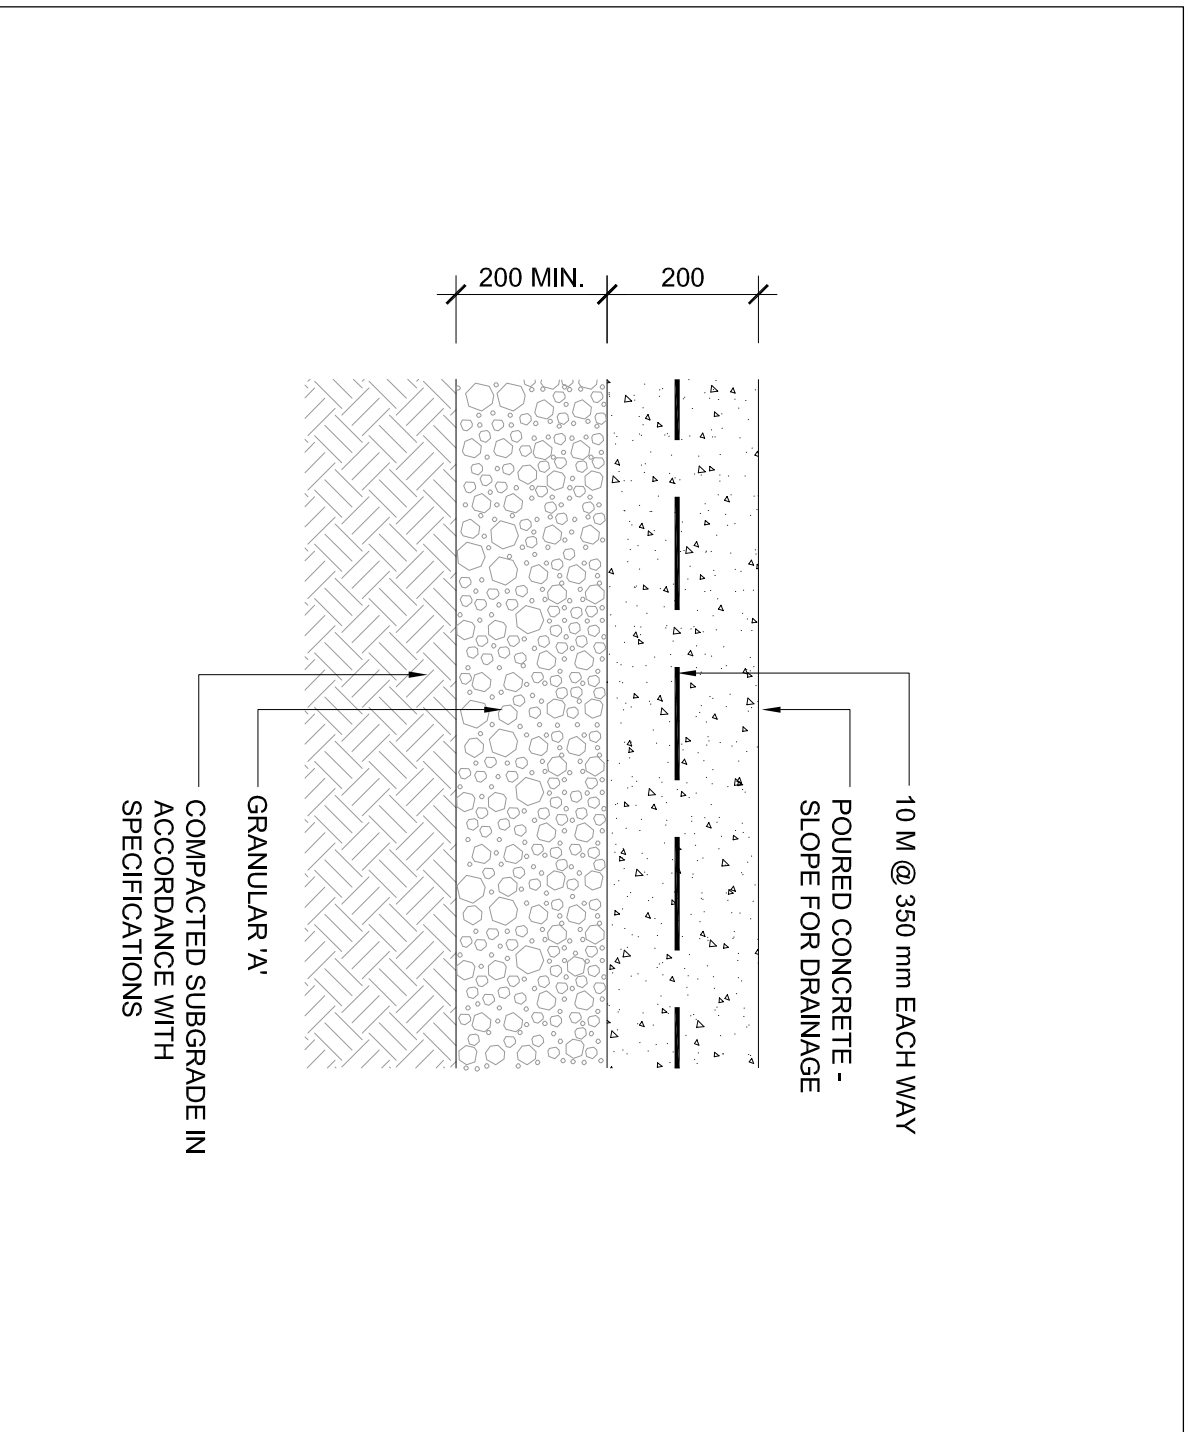

LEGEND

ISSUE

7 2015-01-07 ISSUED FOR COORDINATION
6 2014-06-19 ISSUED FOR COORDINATION
5 2014-07-15 ISSUED FOR PERMIT COORDINATION
4 2014-05-29 RESUBMITTED FOR SITE PLAN APPROVAL
3 2014-01-10 RESUBMITTED FOR SITE PLAN APPROVAL
2 2013-03-26 ISSUED FOR SITE PLAN APPROVAL
1 2013-03-18 ISSUED FOR COORDINATION

Janet Rosenbergl
P Studio

Landscape Architecture and Urban Design
1 416 668 6665 / 416 668 5756 www.jrpsd.ca
148 Kennedy Avenue, Toronto, Ontario M6Z 2S3 Canada

TRIDEL
TORONTO COMMUNITY HOUSING CORPORATION

50 ALEXANDRA PARK - BLOCK 11

LANDSCAPE DETAILS

SCALE: AS NOTED
DRAWN: JRS
CHECKED: JRS
PROJECT NUMBER: 13-101
DRAWING DATE: 2013-02-28

L400