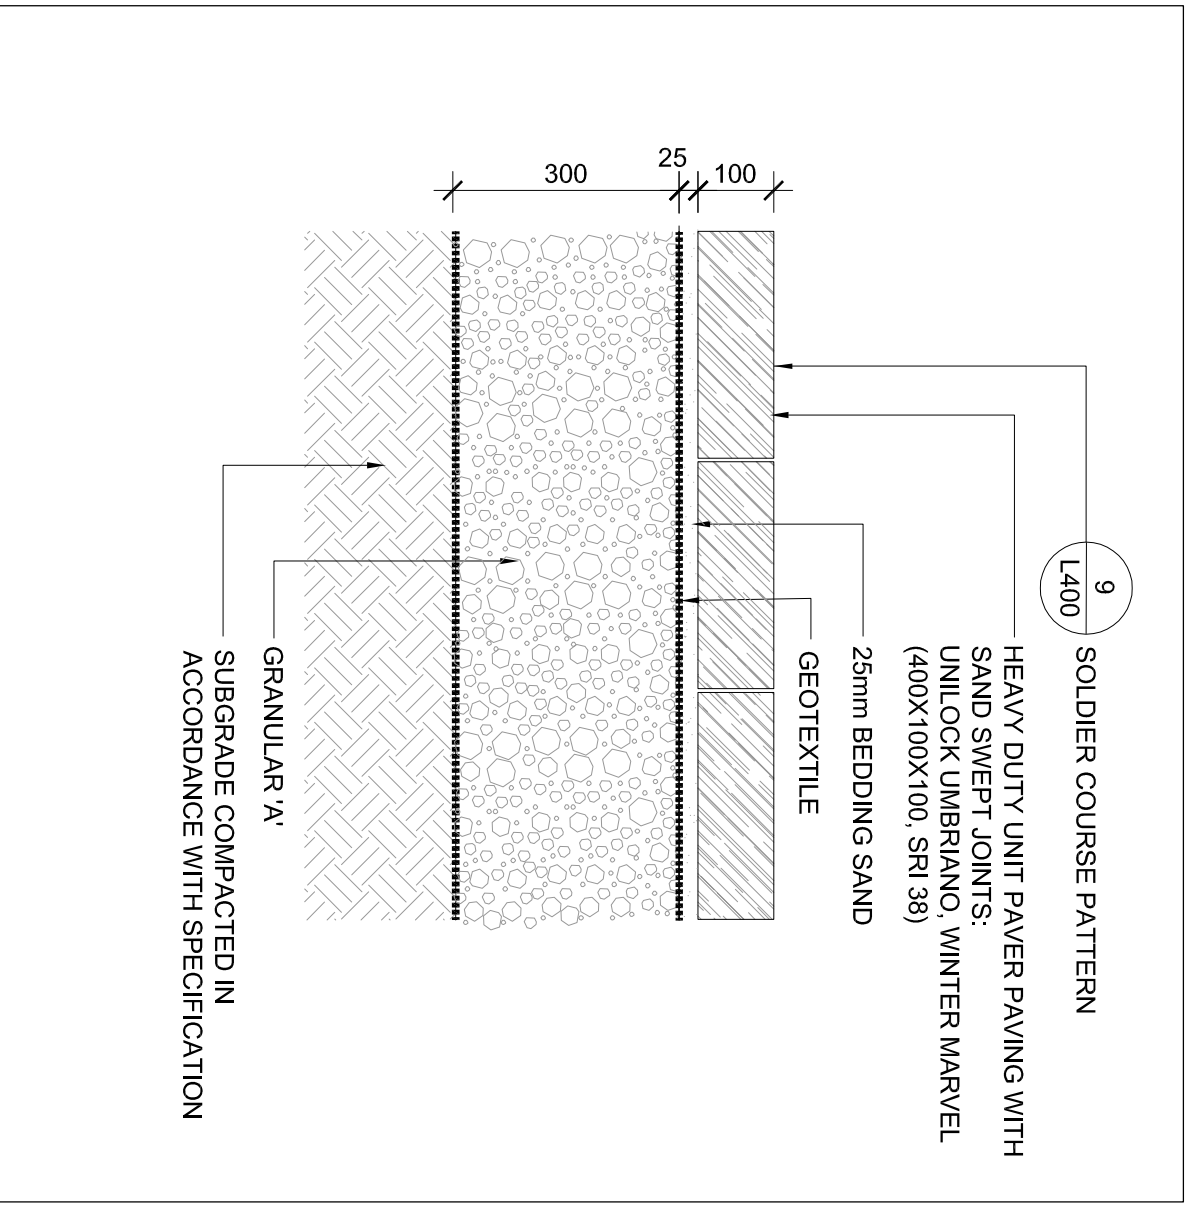

LEGEND

ISSUE

7 2015-01-07 ISSUED FOR COORDINATION
6 2014-06-19 ISSUED FOR COORDINATION
5 2014-07-15 ISSUED FOR PERMIT COORDINATION
4 2014-05-29 RESUBMITTED FOR SITE PLAN APPROVAL
3 2014-01-10 RESUBMITTED FOR SITE PLAN APPROVAL
2 2013-03-26 ISSUED FOR SITE PLAN APPROVAL
1 2013-03-18 ISSUED FOR COORDINATION

Janet Rosenbergl
P Studio

Landscape Architecture and Urban Design
1 416 668 6665 / 416 668 5756 www.jrpsd.ca
148 Kennedy Avenue, Toronto, Ontario M6Z 2S3 Canada

TRIDEL
TORONTO COMMUNITY HOUSING CORPORATION

50 ALEXANDRA PARK - BLOCK 11

LANDSCAPE DETAILS

SCALE: AS NOTED
DRAWN: JRS
CHECKED: JRS
PROJECT NUMBER: 13-101
DRAWING DATE: 2013-02-28

L400