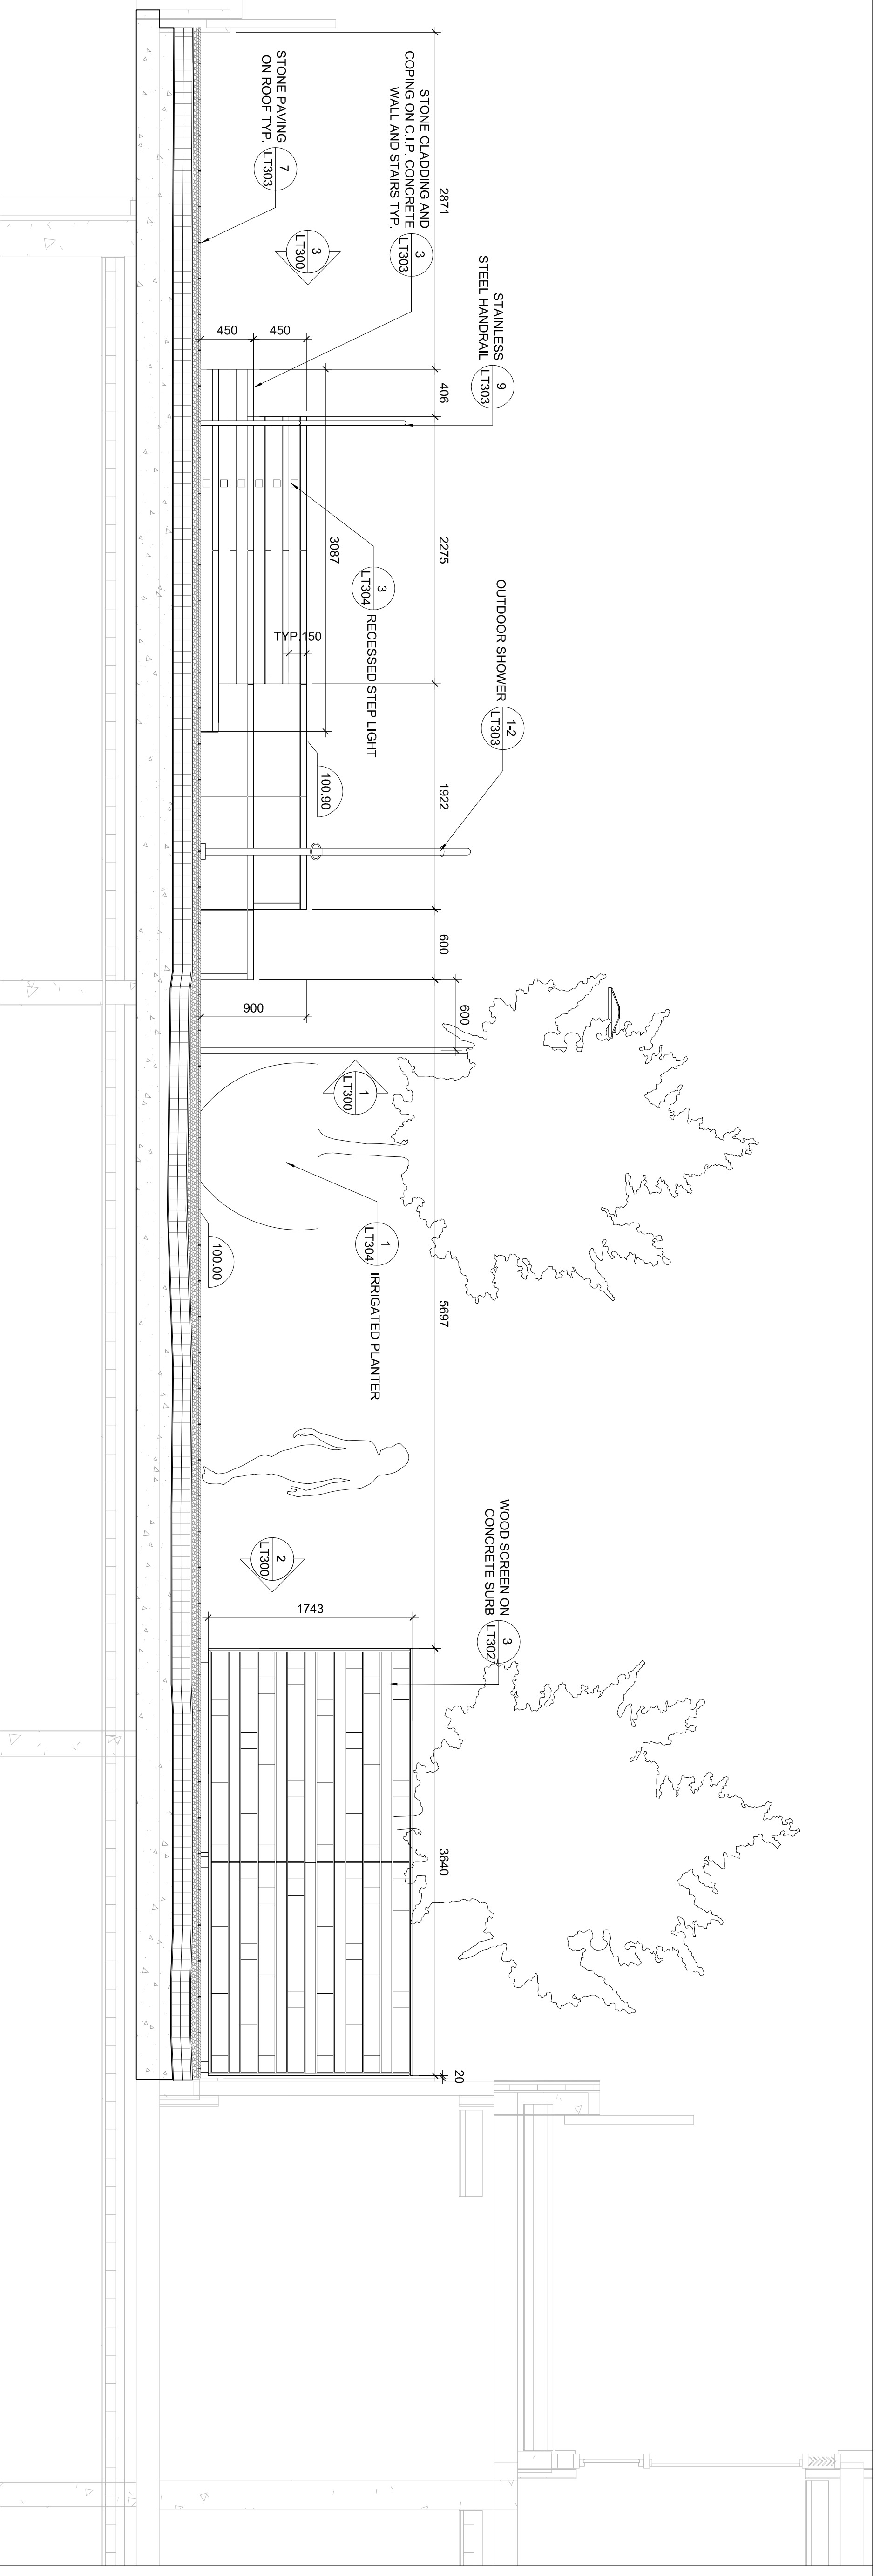

TRIDEL
TORONTO COMMUNITY HOUSING CORPORATION

ALEXANDRA PARK
PHASE 1A

LANDSCAPE SECTIONS

SCALE: AS SHOWN
DRAWN: GW
CHECKED: GW
PROJECT NUMBER: 13-101
DRAWING DATE: 2013-02-26

LT200

1 LANDSCAPE SECTION
SCALE: 1 : 30

2 LANDSCAPE SECTION
SCALE: 1 : 30