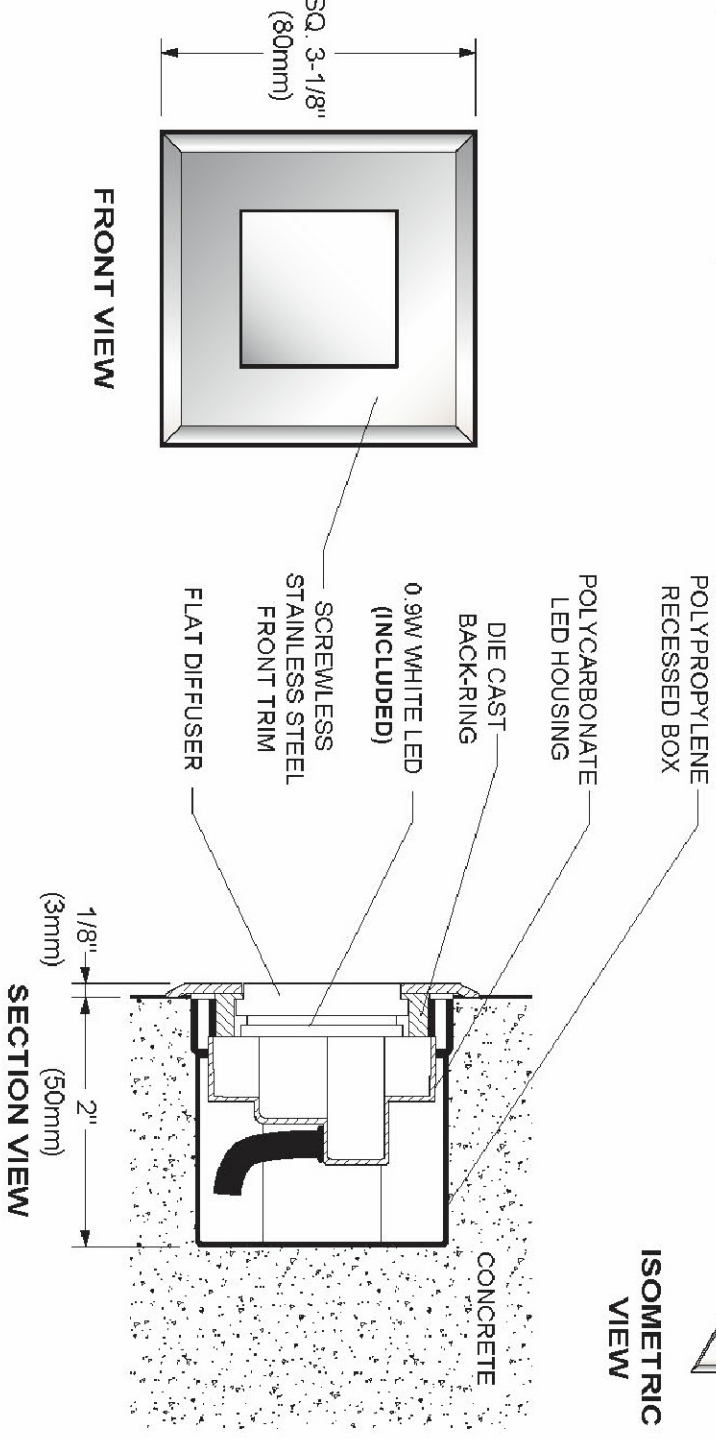

LEGEND

FLAT DIFFUSER	COOL WHITE LED 0.9W 6000K	WARM WHITE LED 0.9W 3000K
USE SUITABLE REMOTE POWER SUPPLY	○ 5.4580	○ 5.4580W

3 RECESSED STEP LIGHT

SCALE: NTS

2 RECESSED WALL LIGHT

SCALE: NTS

1 IRRIGATED PLANTER

ALEXANDRA PARK PHASE 1A

LANDSCAPE DETAILS

SCALE: AS SHOWN  
DRAWN: HL  
CHECKED: GW  
PROJECT NUMBER: 13-101  
DRAWING DATE: 2014-12-17

LT304