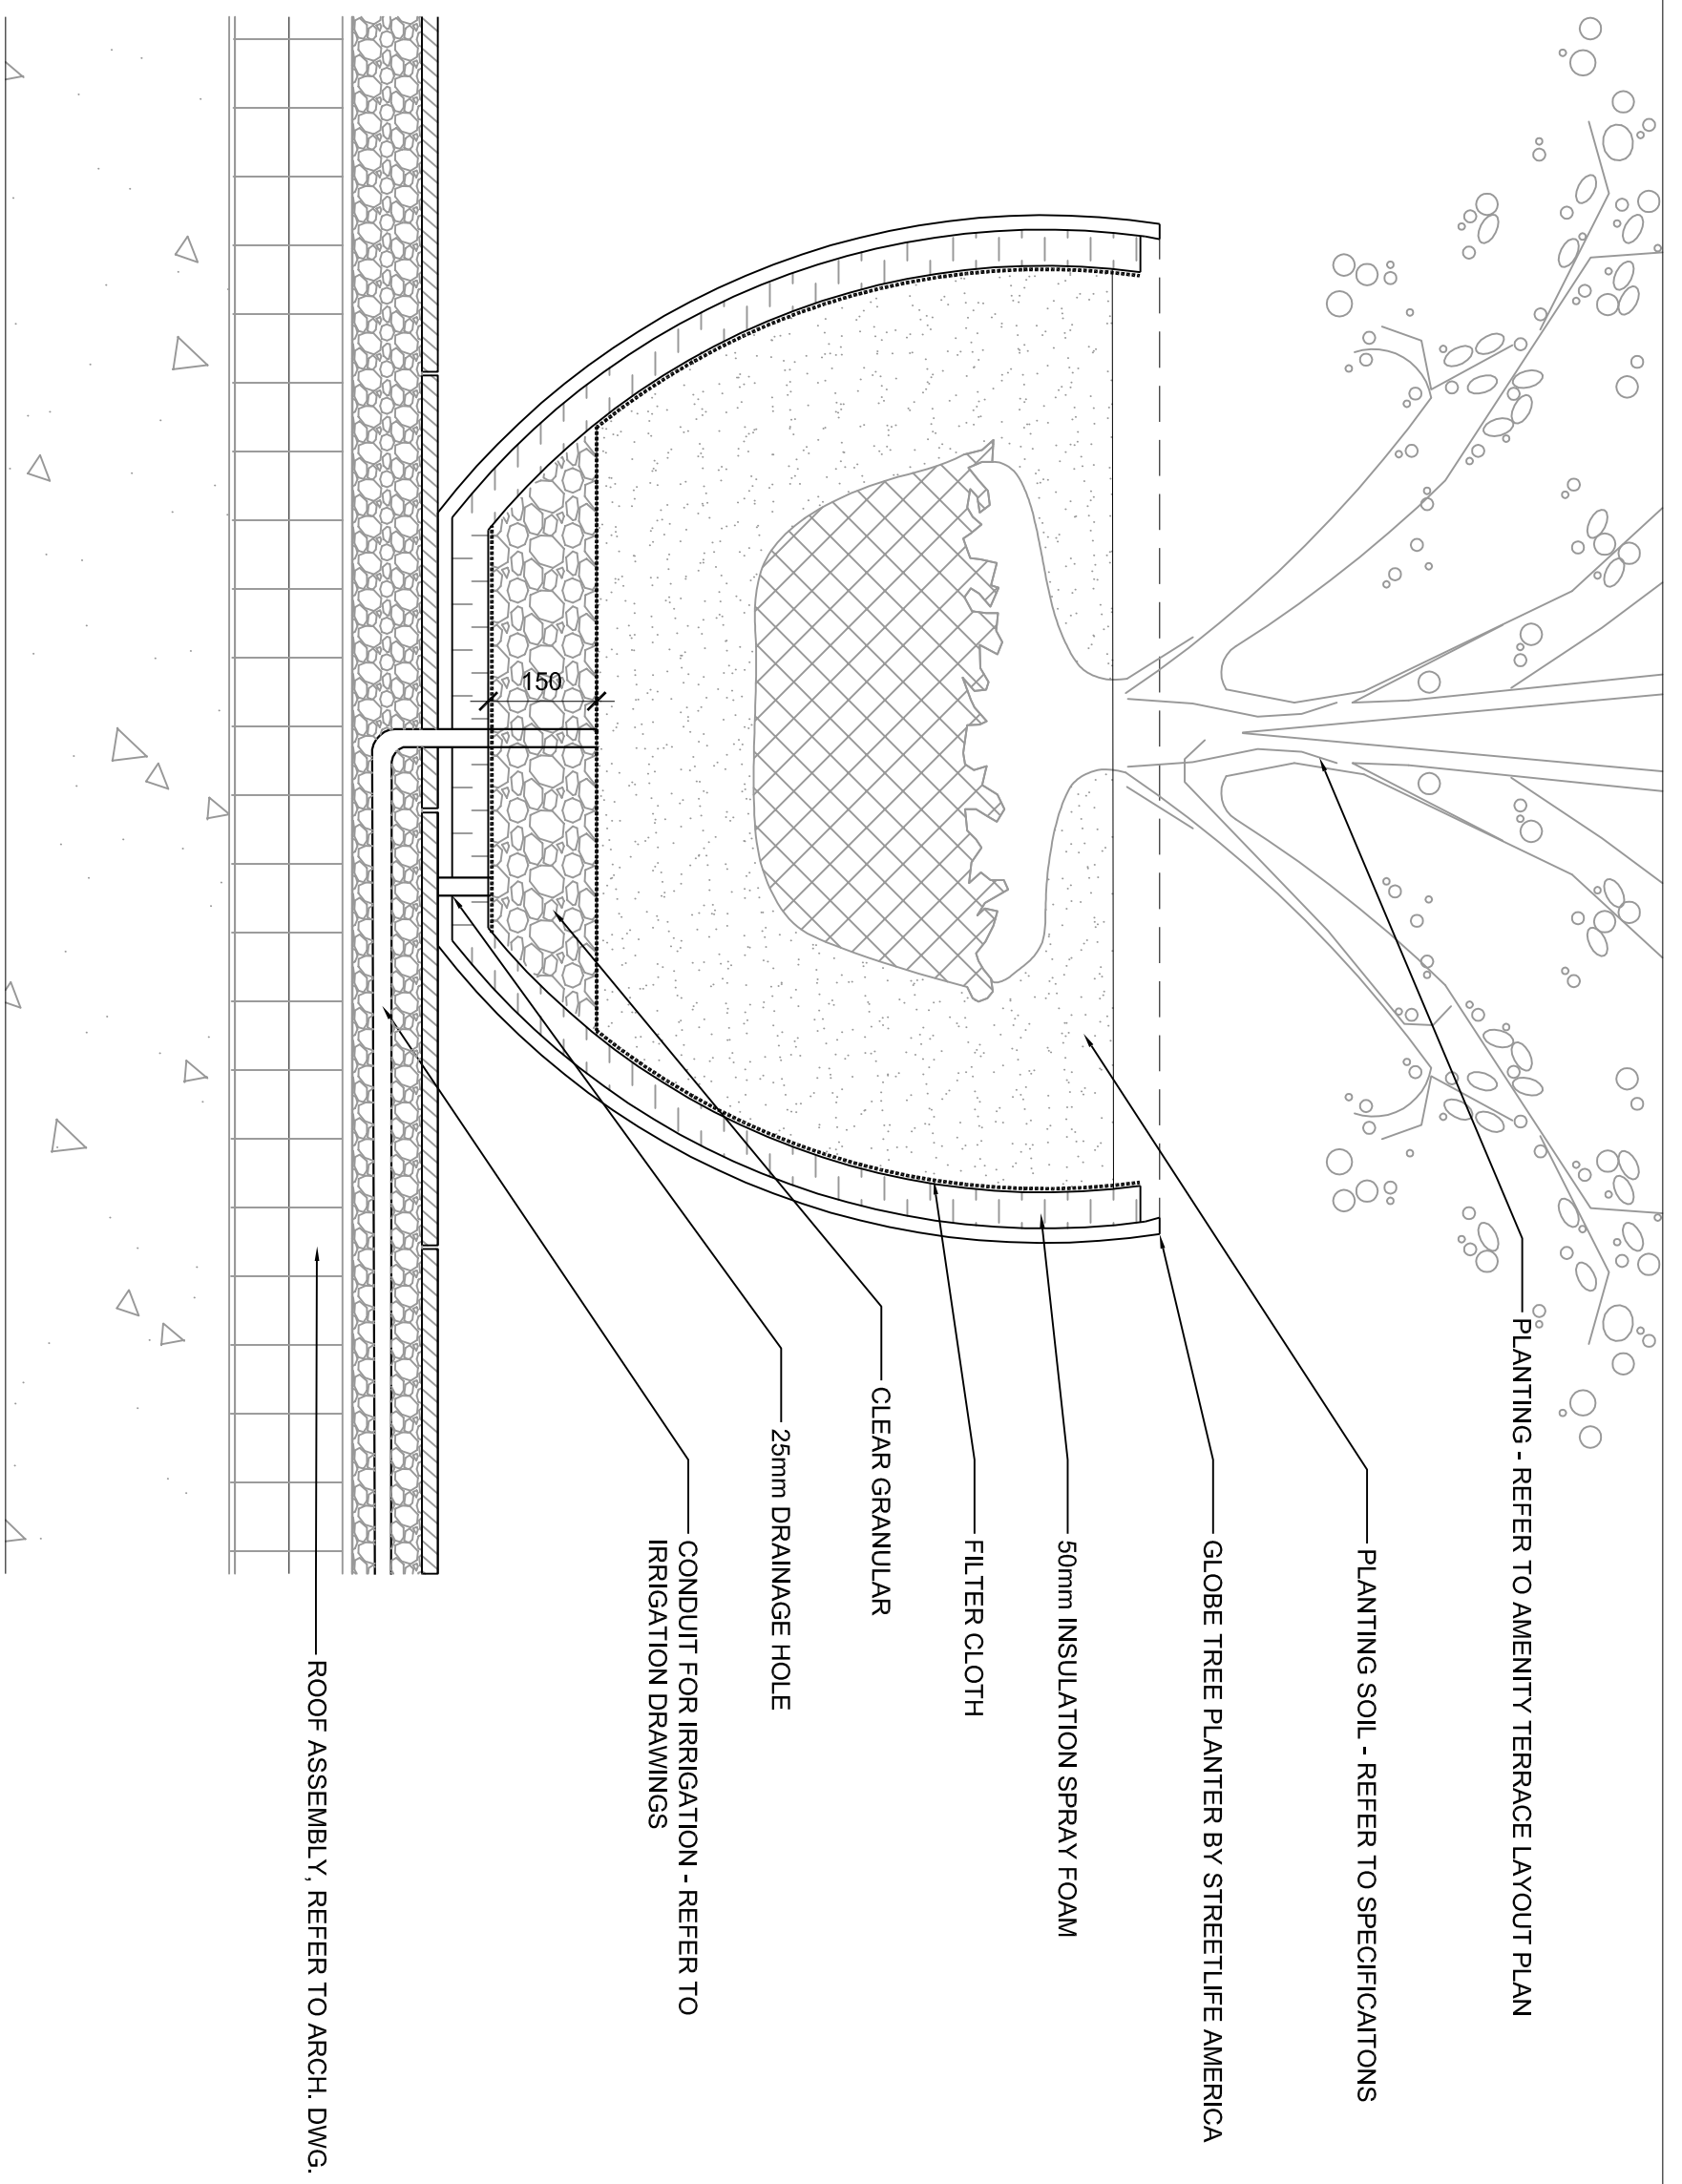

LEGEND

FLAT DIFFUSER	COOL WHITE LED 0.9W 6000K	WARM WHITE LED 0.9W 3000K
USE SUITABLE REMOTE POWER SUPPLY	○ 5.4580	○ 5.4580W

3 RECESSED STEP LIGHT

SCALE: NTS

2 RECESSED WALL LIGHT

SCALE: NTS

1 IRRIGATED PLANTER

SCALE: 1:10

1-2016-01-07 ISSUED FOR COORDINATION

Janet Rosenbergs Studio  
Landscape Architectural and Urban Design  
145 Avenue Road, Toronto, Ontario M5C 2S1 Canada  
416.924.8800

TRIDEL  
TORONTO COMMUNITY HOUSING CORPORATION

ALEXANDRA PARK PHASE 1A

LANDSCAPE DETAILS

SCALE: AS SHOWN  
DRAWN: HL  
CHECKED: GW  
PROJECT NUMBER: 13-101  
DRAWING DATE: 2014-12-17

LT304