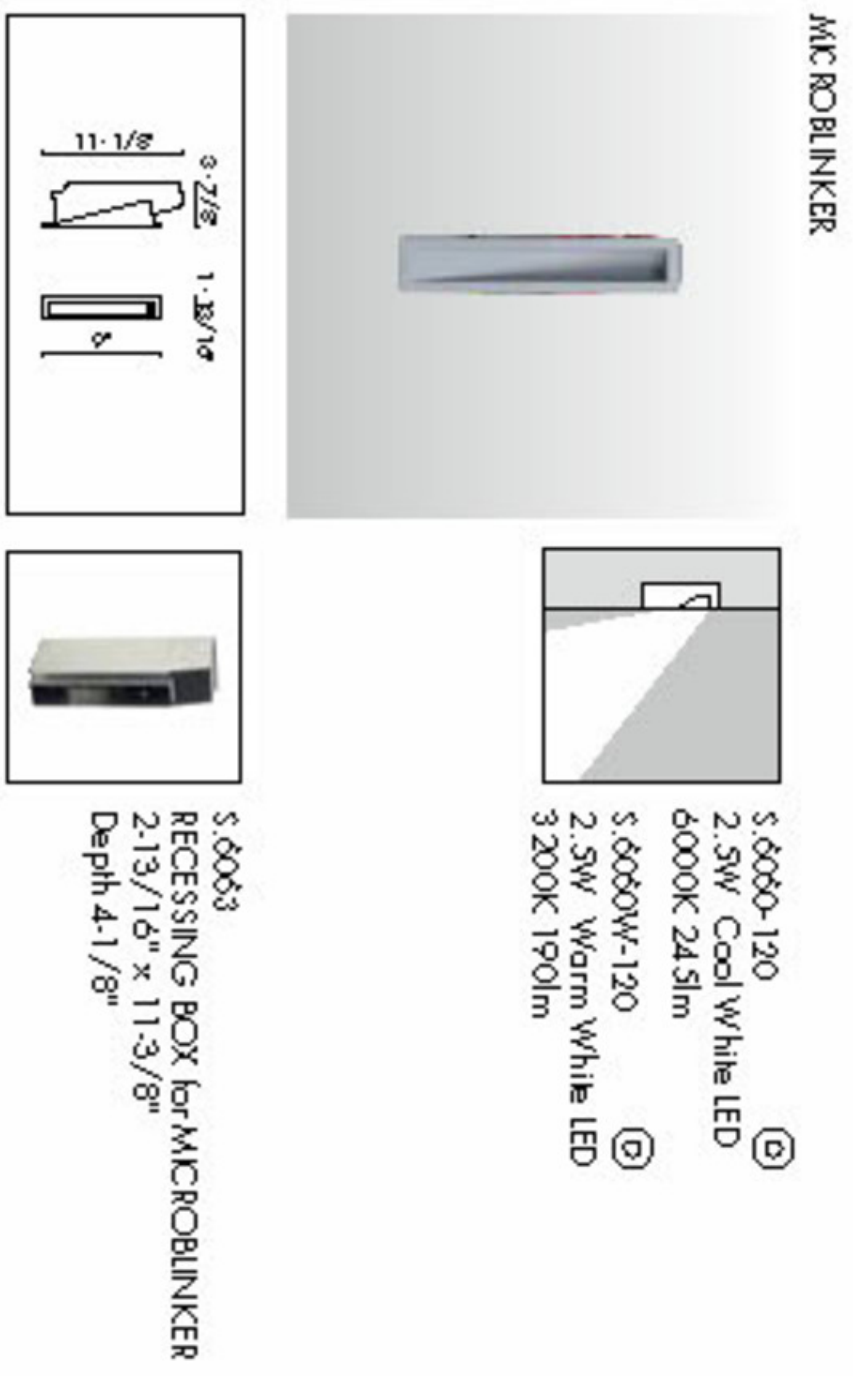

LEGEND

FLAT DIFFUSER	COOL WHITE LED 0.9W 6000K	WARM WHITE LED 0.9W 3000K
USE SUITABLE REMOTE POWER SUPPLY	○ 5.4580	○ 5.4580W

3 RECESSED STEP LIGHT

SCALE: NTS

2 RECESSED WALL LIGHT

SCALE: NTS

1 IRRIGATED PLANTER

ALEXANDRA PARK PHASE 1A

LANDSCAPE DETAILS

SCALE: AS SHOWN  
DRAWN: HL  
CHECKED: GW  
PROJECT NUMBER: 13-101  
DRAWING DATE: 2014-12-17

LT304