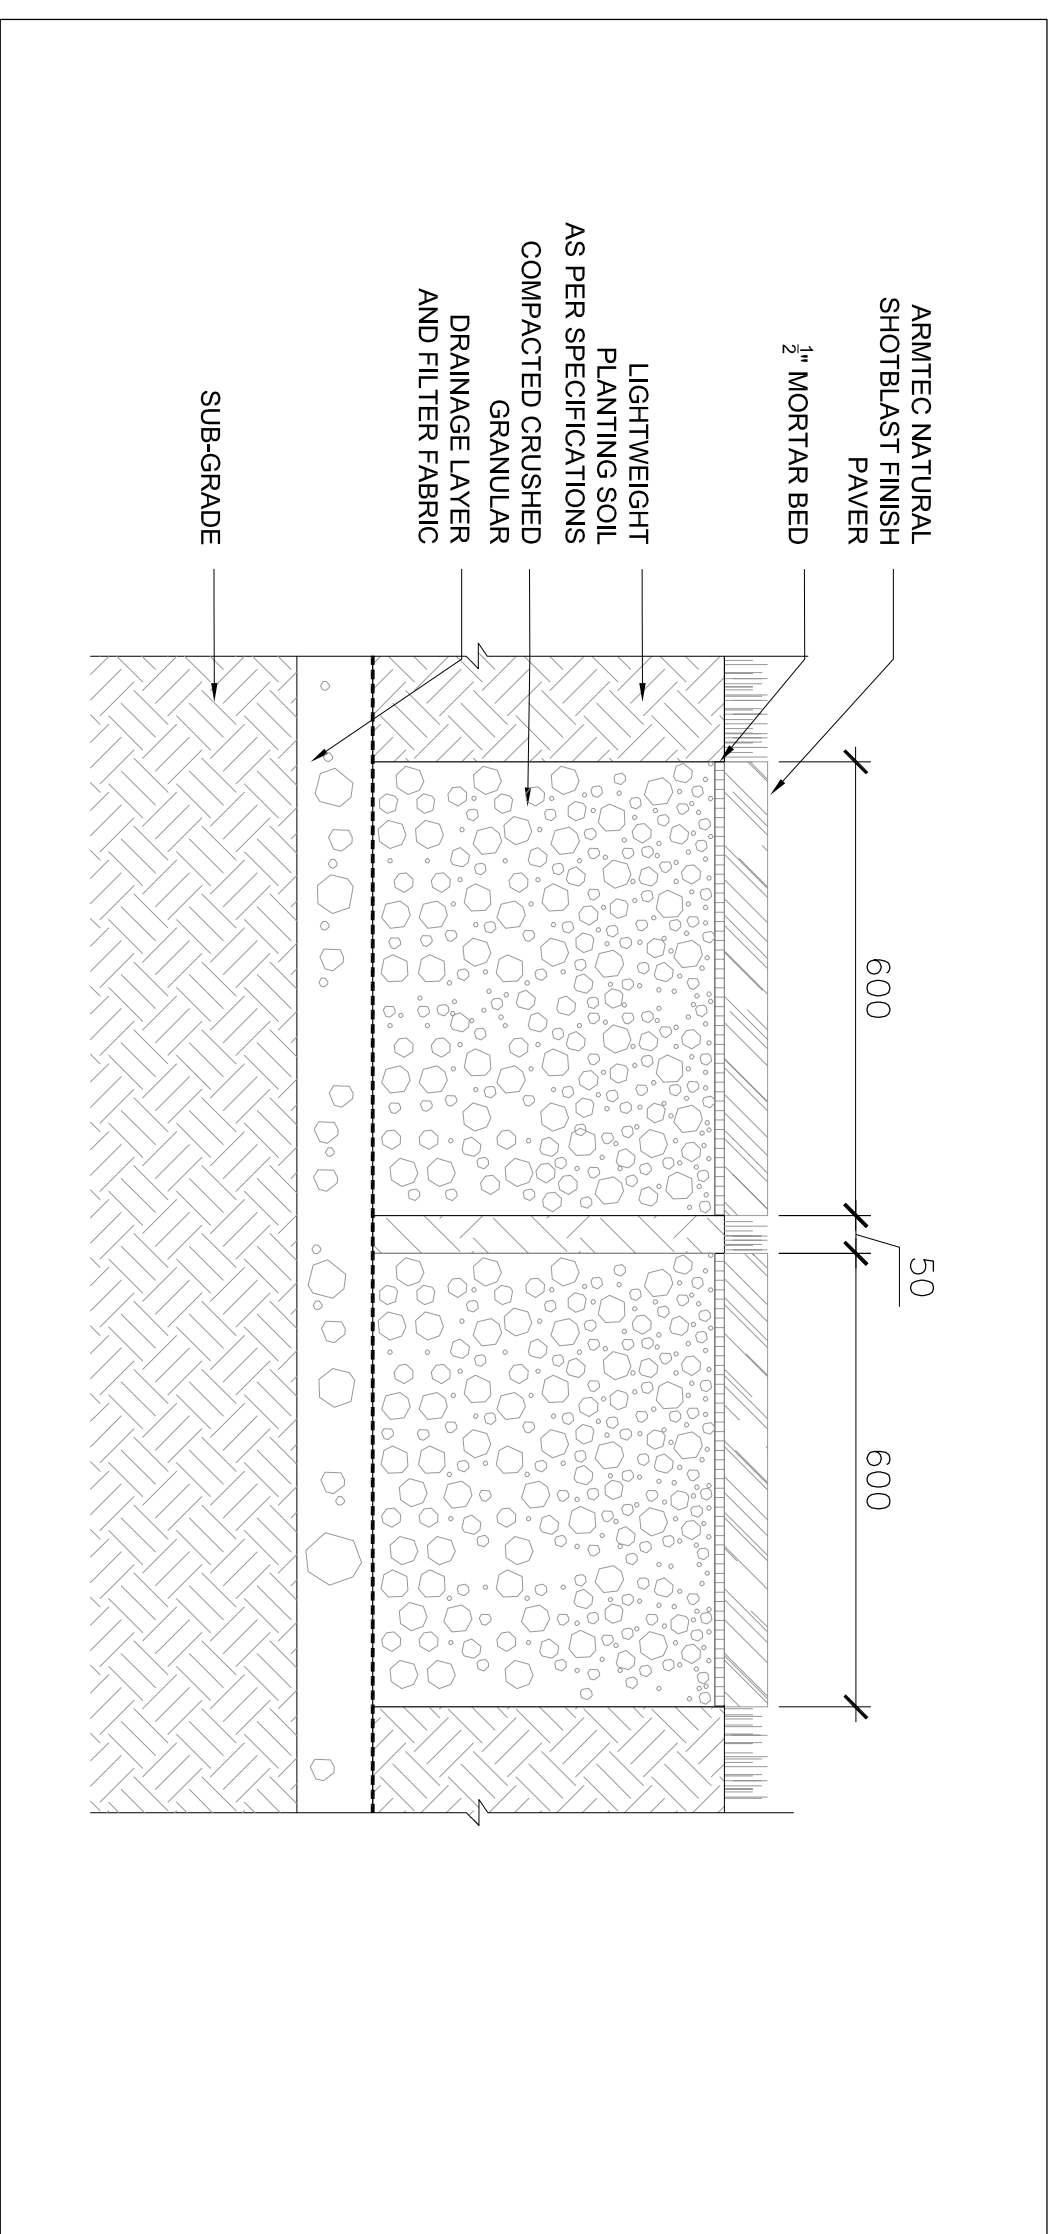

NOTES

LEGEND

ISSUE

6	2014-06-19	ISSUED FOR COORDINATION
5	2014-07-15	ISSUED FOR PERMIT COORDINATION
4	2014-05-29	RESUBMITTED FOR SITE PLAN APPROVAL
3	2014-01-10	RESUBMITTED FOR SITE PLAN APPROVAL
2	2013-03-26	ISSUED FOR SITE PLAN APPROVAL
1	2013-03-18	ISSUED FOR COORDINATION

Janet Rosenberg
Rosenberg & Studio

Landscape Architecture and Urban Design
1 416 668 6665 / 416 668 5756 www.jrtridel.ca
148 Kennedy Avenue, Toronto, Ontario M6Z 2S3 Canada

TRIDEL
TORONTO COMMUNITY
HOUSING CORPORATION

ALEXANDRA PARK
PHASE 1A

LANDSCAPE DETAILS

SCALE: AS NOTED
DRAWN: JRS
CHECKED: JRS
PROJECT NUMBER: 13-101
DRAWING DATE: 2013-02-28

L300