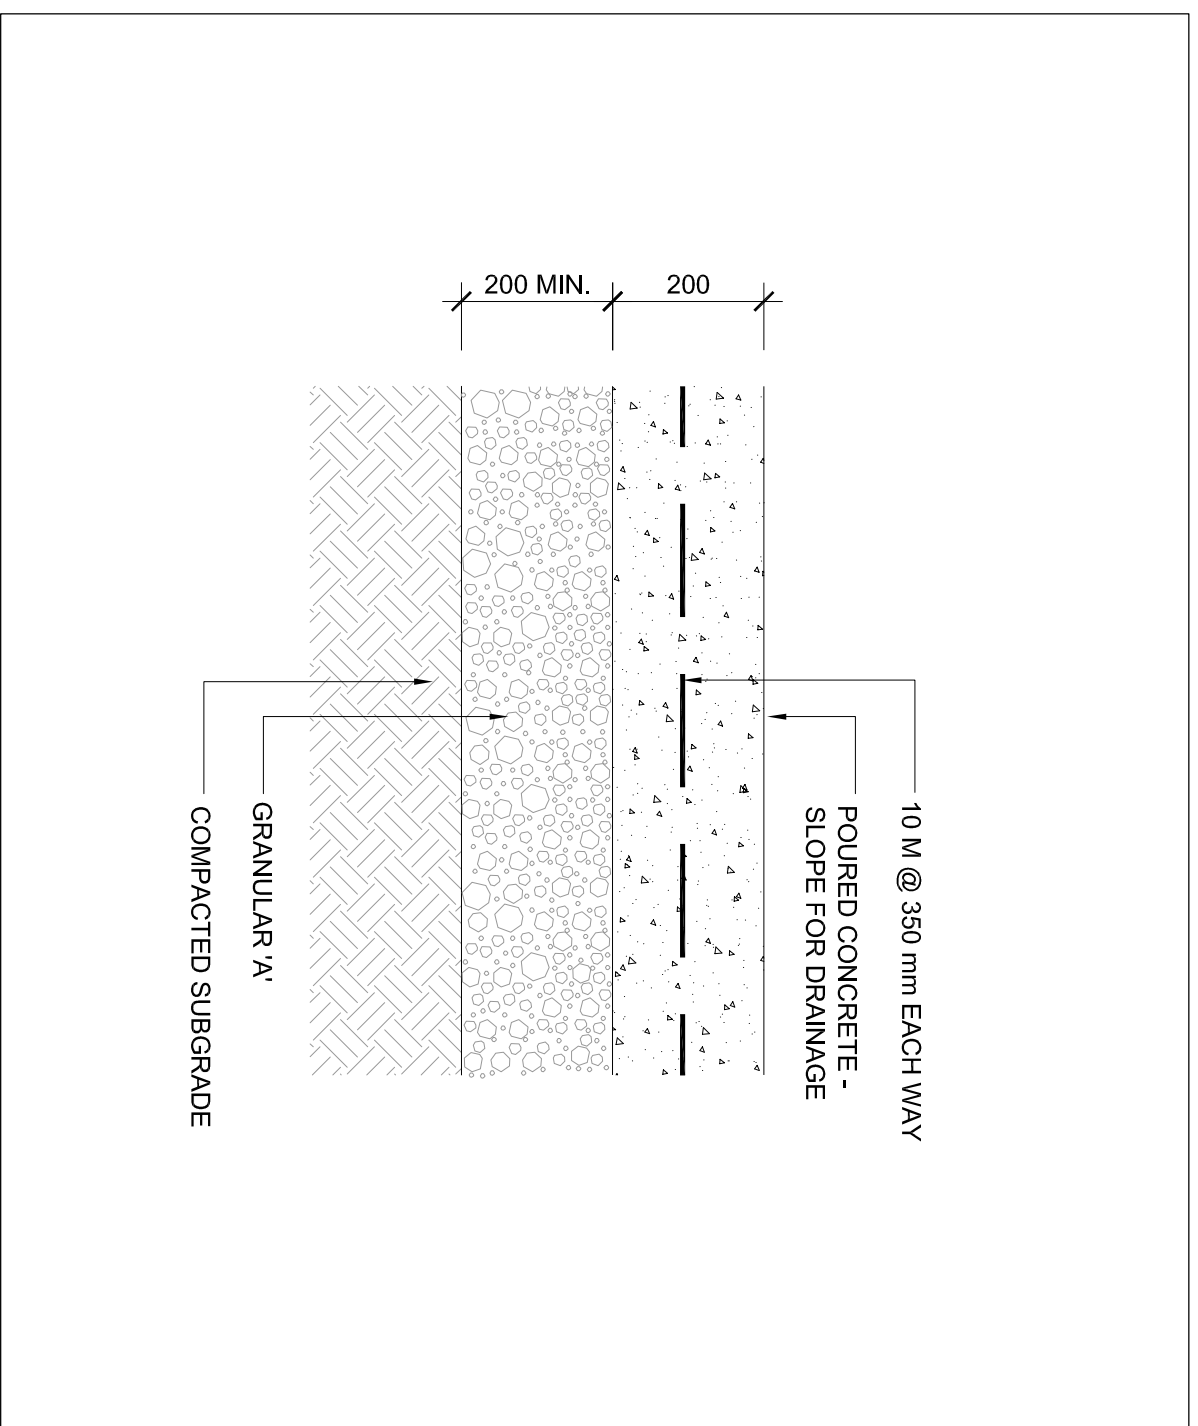

NOTES

LEGEND

ISSUE

6	2014-06-19	ISSUED FOR COORDINATION
5	2014-07-15	ISSUED FOR PERMIT COORDINATION
4	2014-05-29	RESUBMITTED FOR SITE PLAN APPROVAL
3	2014-01-10	RESUBMITTED FOR SITE PLAN APPROVAL
2	2013-03-26	ISSUED FOR SITE PLAN APPROVAL
1	2013-03-18	ISSUED FOR COORDINATION

ALEXANDRA PARK  
PHASE 1A

LANDSCAPE DETAILS

SCALE: AS NOTED  
DRAWN: JRS  
CHECKED: JRS  
PROJECT NUMBER: 13-101  
DRAWING DATE: 2013-02-28

L300