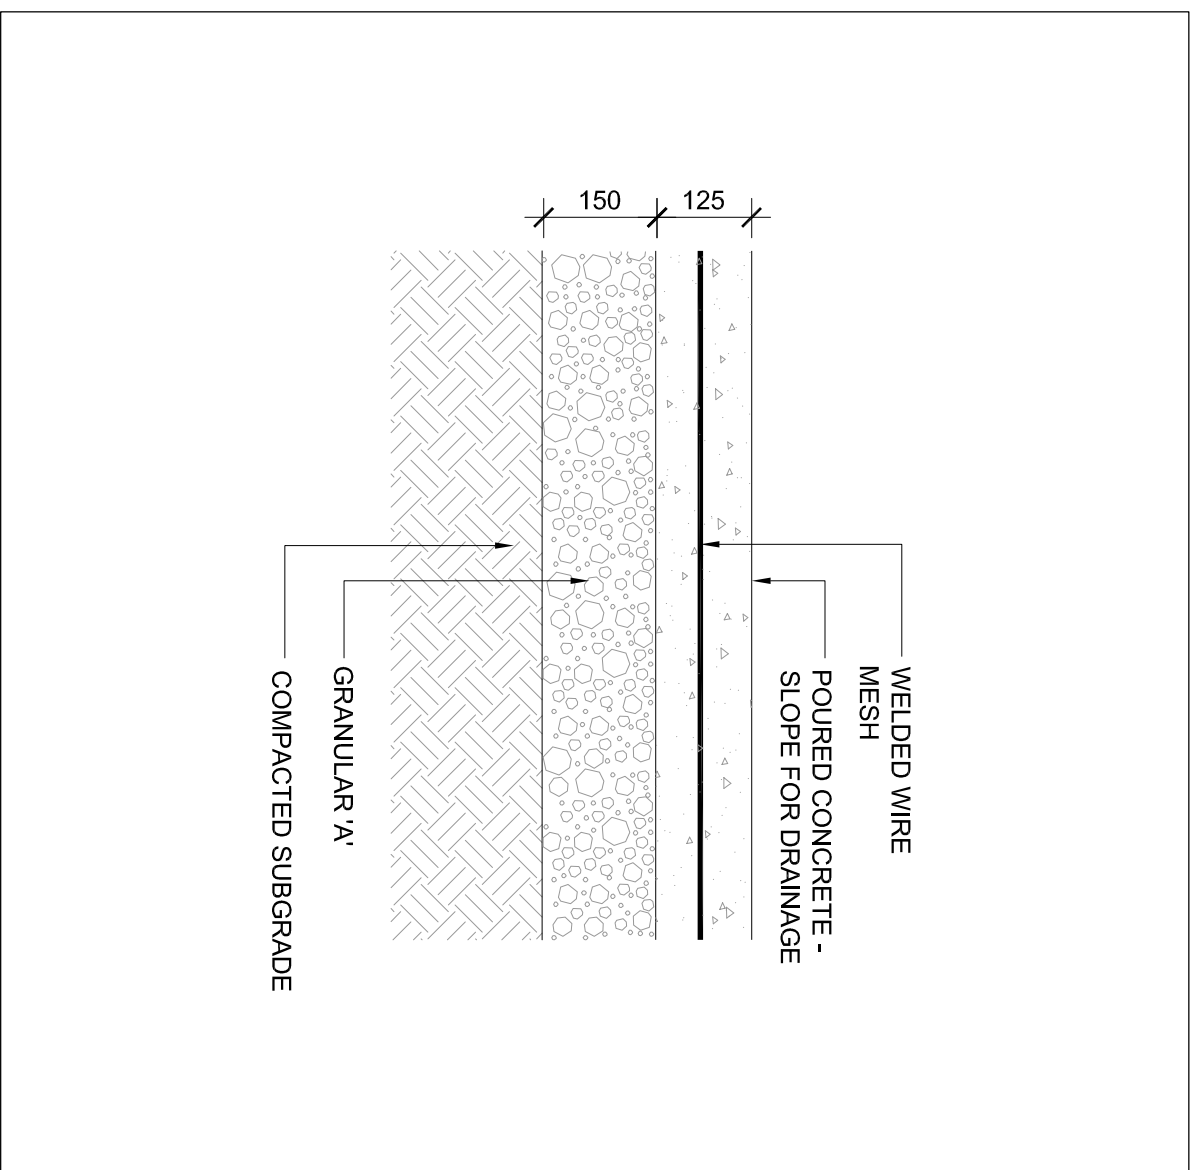

NOTES

LEGEND

ISSUE

6	2014-06-19	ISSUED FOR COORDINATION
5	2014-07-15	ISSUED FOR PERMIT COORDINATION
4	2014-05-29	RESUBMITTED FOR SITE PLAN APPROVAL
3	2014-01-10	RESUBMITTED FOR SITE PLAN APPROVAL
2	2013-03-26	ISSUED FOR SITE PLAN APPROVAL
1	2013-03-18	ISSUED FOR COORDINATION

ALEXANDRA PARK  
PHASE 1A

LANDSCAPE DETAILS

SCALE: AS NOTED  
DRAWN: JRS  
CHECKED: JRS  
PROJECT NUMBER: 13-101  
DRAWING DATE: 2013-02-28

L300