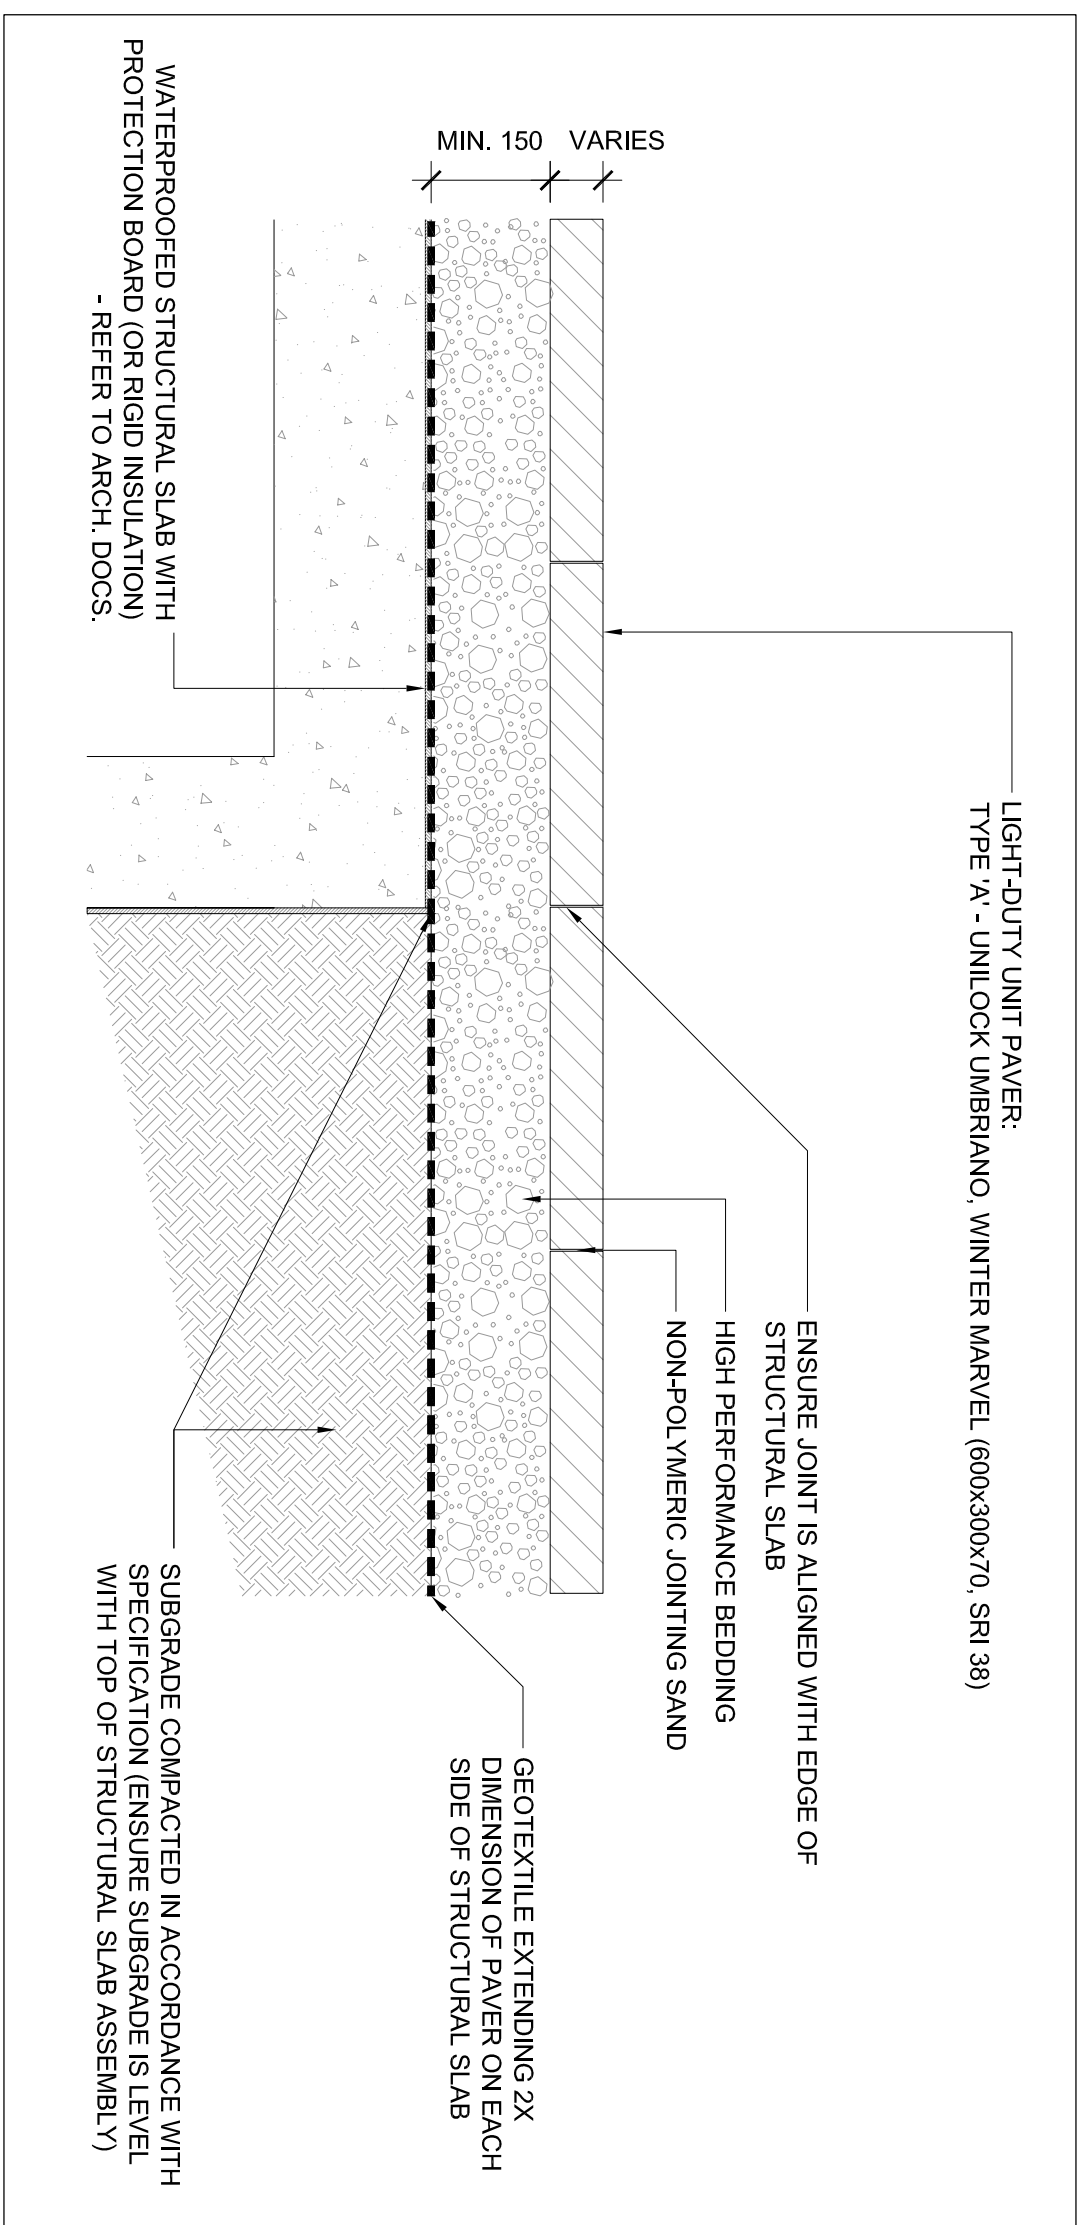

NOTES

LEGEND

ISSUE

6	2014-06-19	ISSUED FOR COORDINATION
5	2014-07-15	ISSUED FOR PERMIT COORDINATION
4	2014-05-29	RESUBMITTED FOR SITE PLAN APPROVAL
3	2014-01-10	RESUBMITTED FOR SITE PLAN APPROVAL
2	2013-03-26	ISSUED FOR SITE PLAN APPROVAL
1	2013-03-18	ISSUED FOR COORDINATION

ALEXANDRA PARK  
PHASE 1A

LANDSCAPE DETAILS

SCALE: AS NOTED  
DRAWN: JRS  
CHECKED: JRS  
PROJECT NUMBER: 13-101  
DRAWING DATE: 2013-02-28

L300