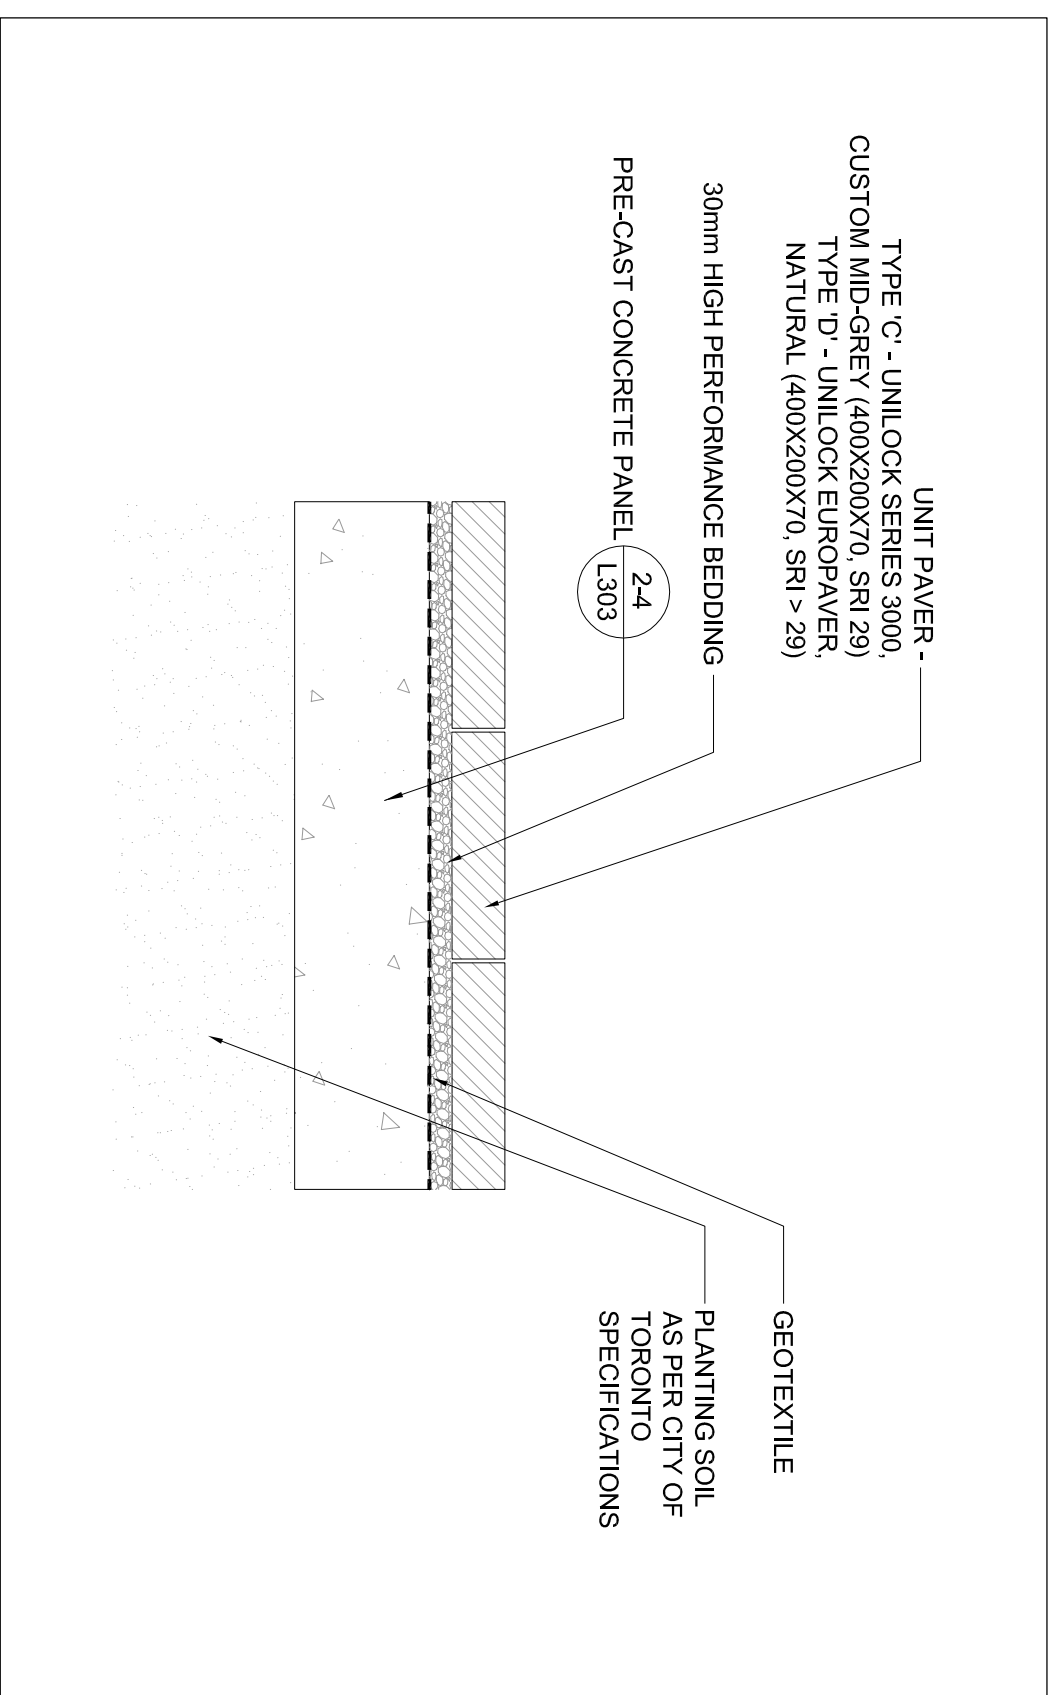

NOTES

LEGEND

ISSUE

6	2014-06-19	ISSUED FOR COORDINATION
5	2014-07-15	ISSUED FOR PERMIT COORDINATION
4	2014-05-29	RESUBMITTED FOR SITE PLAN APPROVAL
3	2014-01-10	RESUBMITTED FOR SITE PLAN APPROVAL
2	2013-03-26	ISSUED FOR SITE PLAN APPROVAL
1	2013-03-18	ISSUED FOR COORDINATION

ALEXANDRA PARK  
PHASE 1A

LANDSCAPE DETAILS

SCALE: AS NOTED  
DRAWN: JRS  
CHECKED: JRS  
PROJECT NUMBER: 13-101  
DRAWING DATE: 2013-02-28

L300