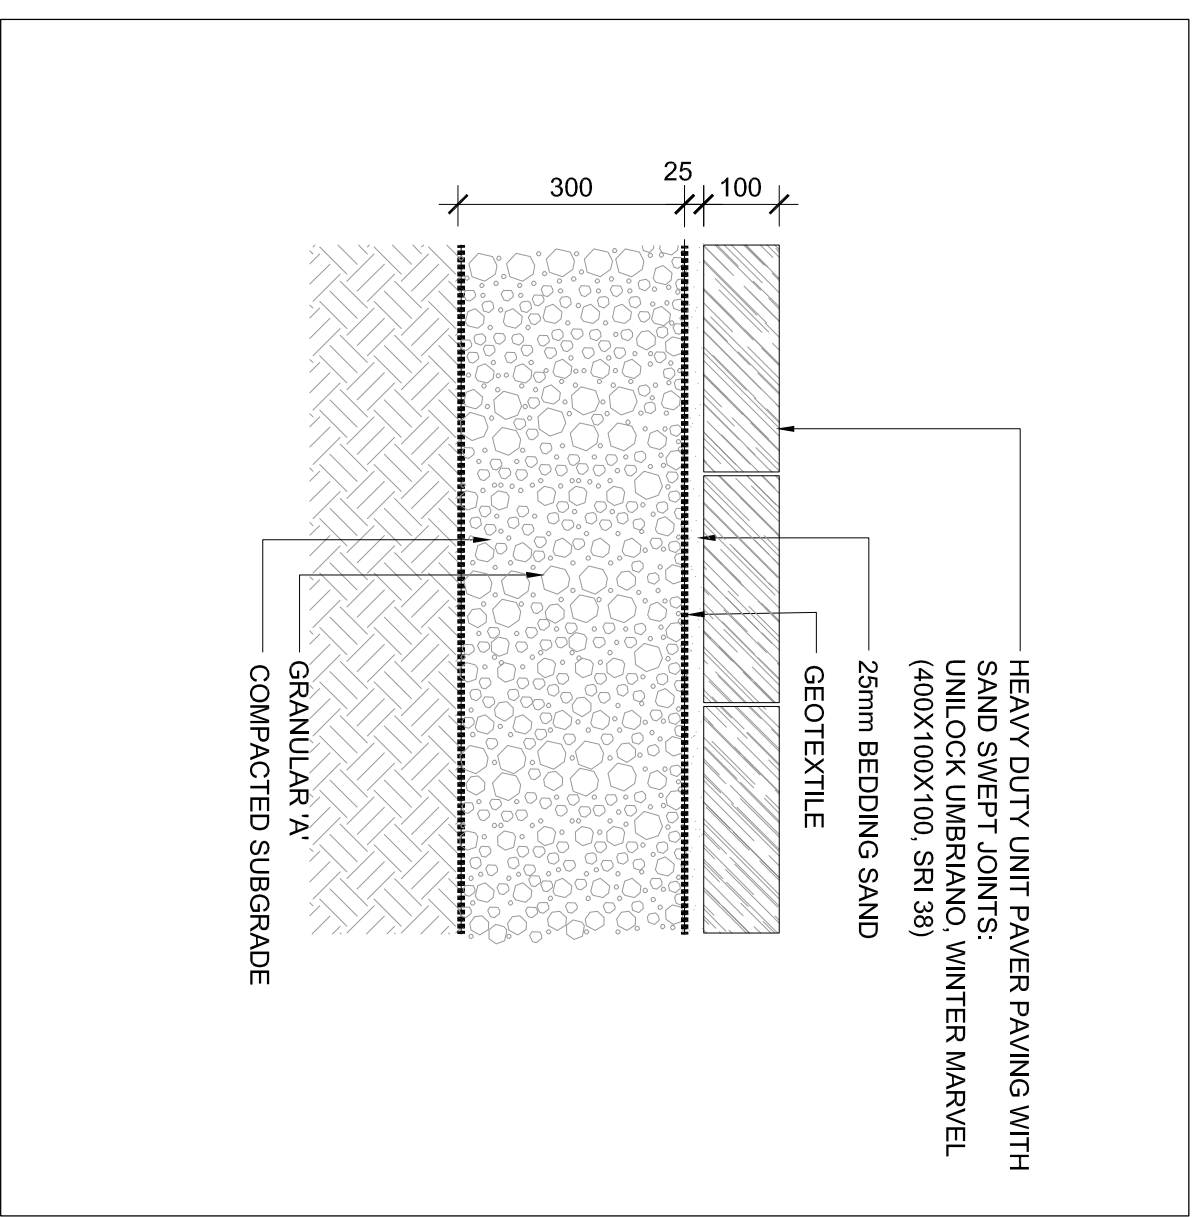

NOTES

LEGEND

ISSUE

6	2014-06-19	ISSUED FOR COORDINATION
5	2014-07-15	ISSUED FOR PERMIT COORDINATION
4	2014-05-29	RESUBMITTED FOR SITE PLAN APPROVAL
3	2014-01-10	RESUBMITTED FOR SITE PLAN APPROVAL
2	2013-03-26	ISSUED FOR SITE PLAN APPROVAL
1	2013-03-18	ISSUED FOR COORDINATION

Janet Rosenberg
Rosenberg & Studio

Landscape Architecture and Urban Design
1 416 668 6665 / 416 668 5756 www.jrtridel.ca
148 Kennedy Avenue, Toronto, Ontario M6Z 2S3 Canada

TRIDEL
TORONTO COMMUNITY
HOUSING CORPORATION

ALEXANDRA PARK
PHASE 1A

LANDSCAPE DETAILS

SCALE: AS NOTED
DRAWN: JRS
CHECKED: JRS
PROJECT NUMBER: 13-101
DRAWING DATE: 2013-02-28

L300