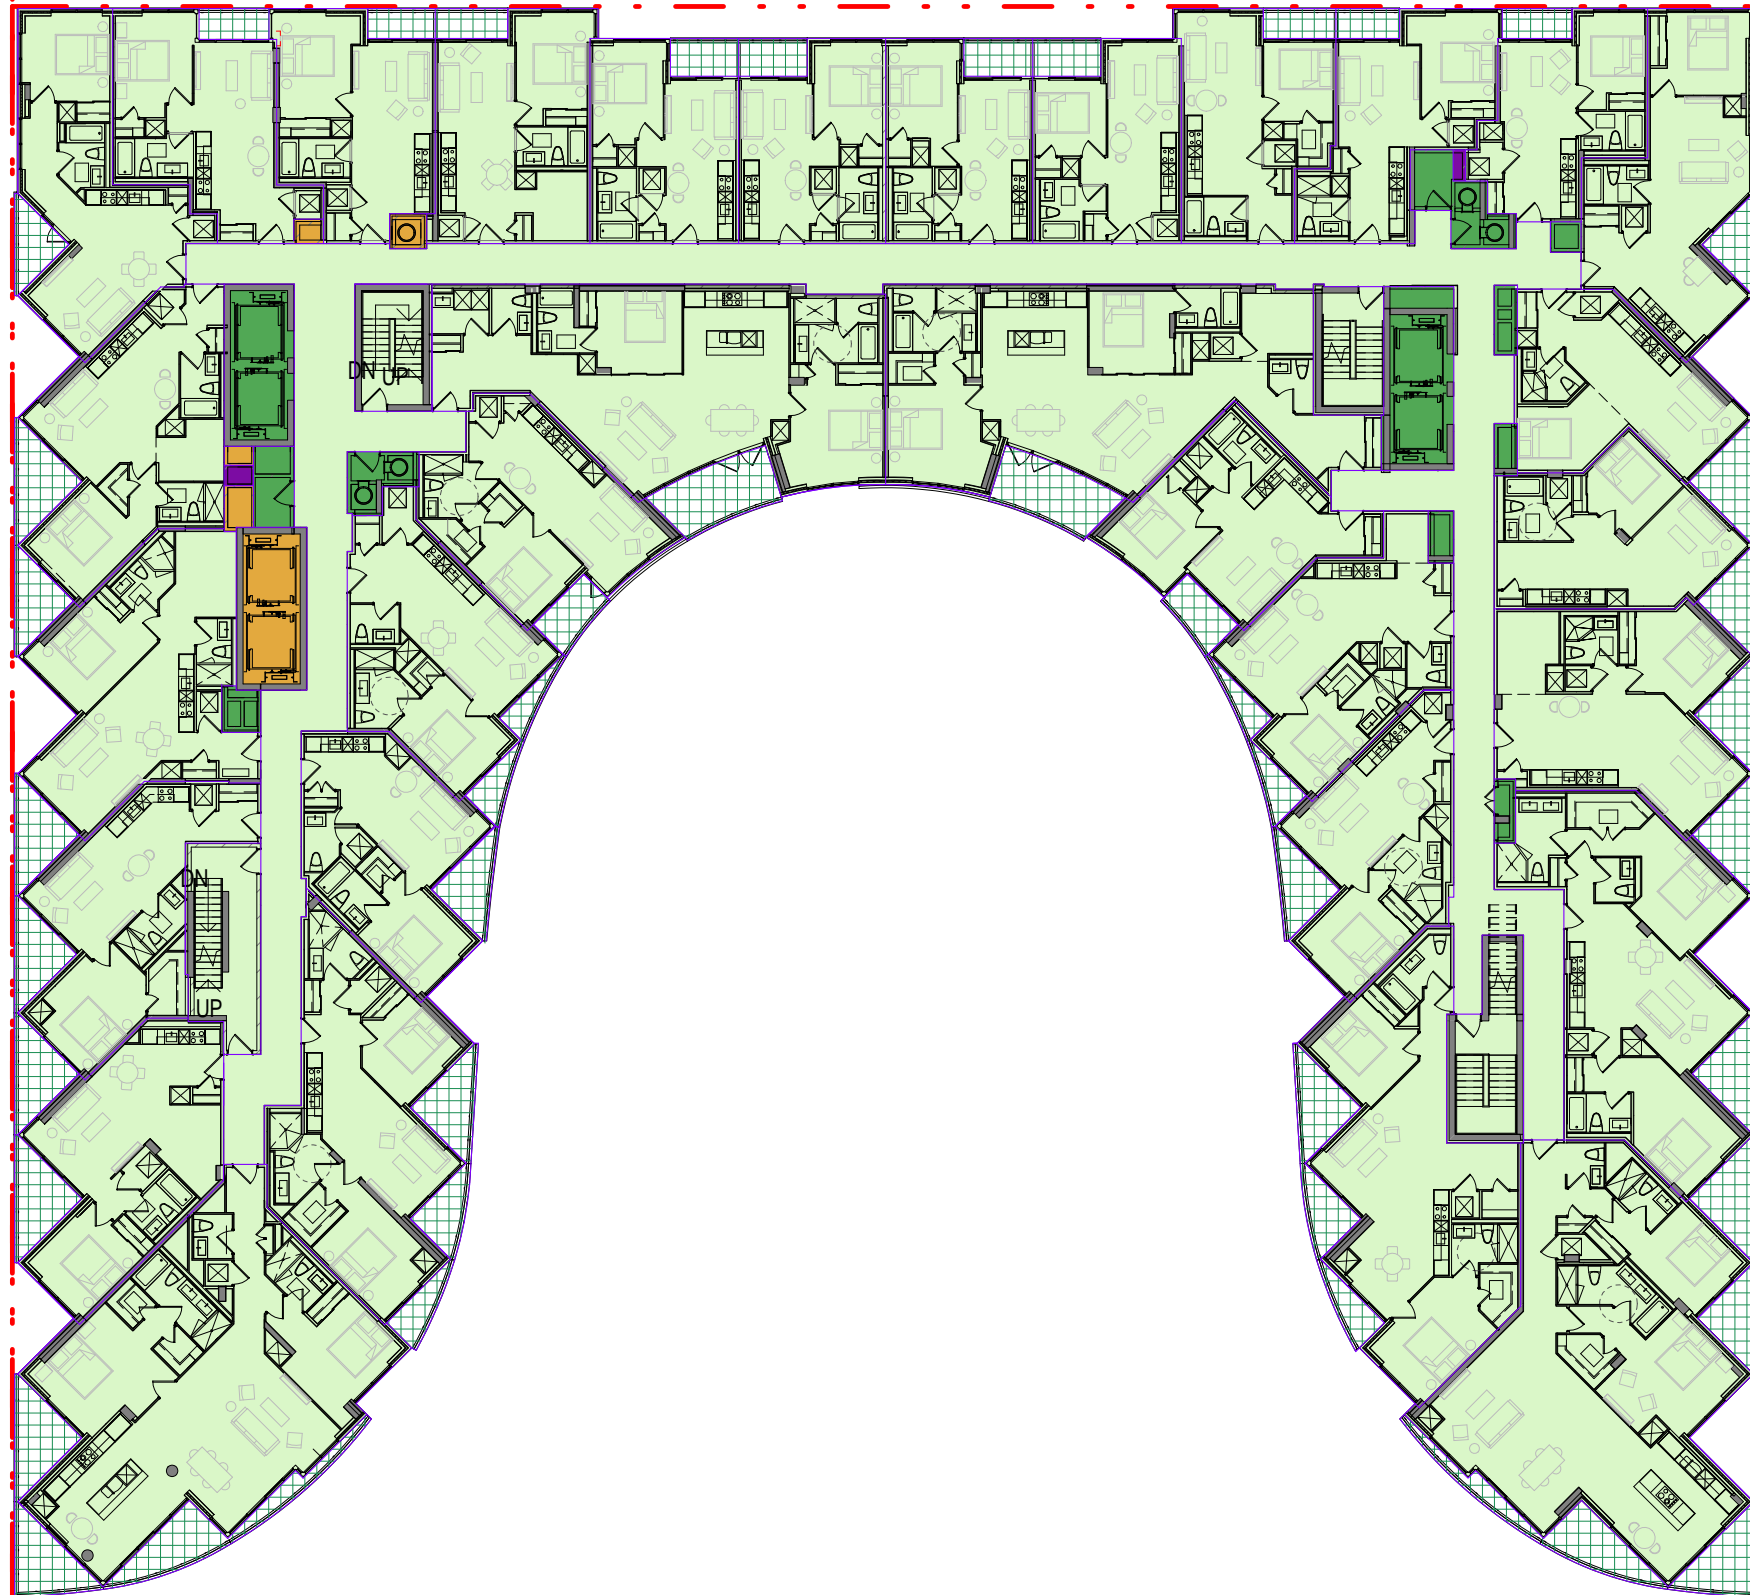

AREA LEGEND

- AFF MEP
- AFF TERR PRIVATE
- AFFORDABLE
- CONDO
- CONDO MEP
- CONDO TERR PRIVATE
- RETAIL MEP

AREAS - LEVEL 6

PROGRAM / USE	AREA (SM)	AREA (SF)
AFF MEP	27 m ²	289 ft ²
AFF TERR PRIVATE	63 m ²	675 ft ²
AFFORDABLE	761 m ²	8,189 ft ²
CONDO	2,072 m ²	22,305 ft ²
CONDO MEP	71 m ²	763 ft ²
CONDO TERR PRIVATE	219 m ²	2,361 ft ²
RETAIL MEP	2 m ²	17 ft ²
	3,214 m ²	34,598 ft ²

AREA LEGEND

- AFF MEP
- AFF TERR PRIVATE
- AFFORDABLE
- CONDO
- CONDO MEP
- CONDO TERR PRIVATE
- CONDO TERR PUBLIC
- RETAIL MEP

AREAS - LEVEL 7

PROGRAM / USE	AREA (SM)	AREA (SF)
AFF MEP	27 m ²	289 ft ²
AFF TERR PRIVATE	63 m ²	678 ft ²
AFFORDABLE	760 m ²	8,185 ft ²
CONDO	1,708 m ²	18,388 ft ²
CONDO MEP	71 m ²	766 ft ²
CONDO TERR PRIVATE	539 m ²	5,799 ft ²
CONDO TERR PUBLIC	74 m ²	792 ft ²
RETAIL MEP	2 m ²	17 ft ²
	3,244 m ²	34,915 ft ²

AREA LEGEND

- AFF MEP
- AFF TERR PRIVATE
- AFFORDABLE
- CONDO
- CONDO MEP
- CONDO TERR PRIVATE
- RETAIL MEP

AREAS - LEVEL 8

PROGRAM / USE	AREA (SM)	AREA (SF)
AFF MEP	27 m ²	289 ft ²
AFF TERR PRIVATE	61 m ²	660 ft ²
AFFORDABLE	759 m ²	8,169 ft ²
CONDO	1,709 m ²	18,399 ft ²
CONDO MEP	71 m ²	769 ft ²
CONDO TERR PRIVATE	183 m ²	1,965 ft ²
RETAIL MEP	2 m ²	17 ft ²
	2,812 m ²	30,268 ft ²