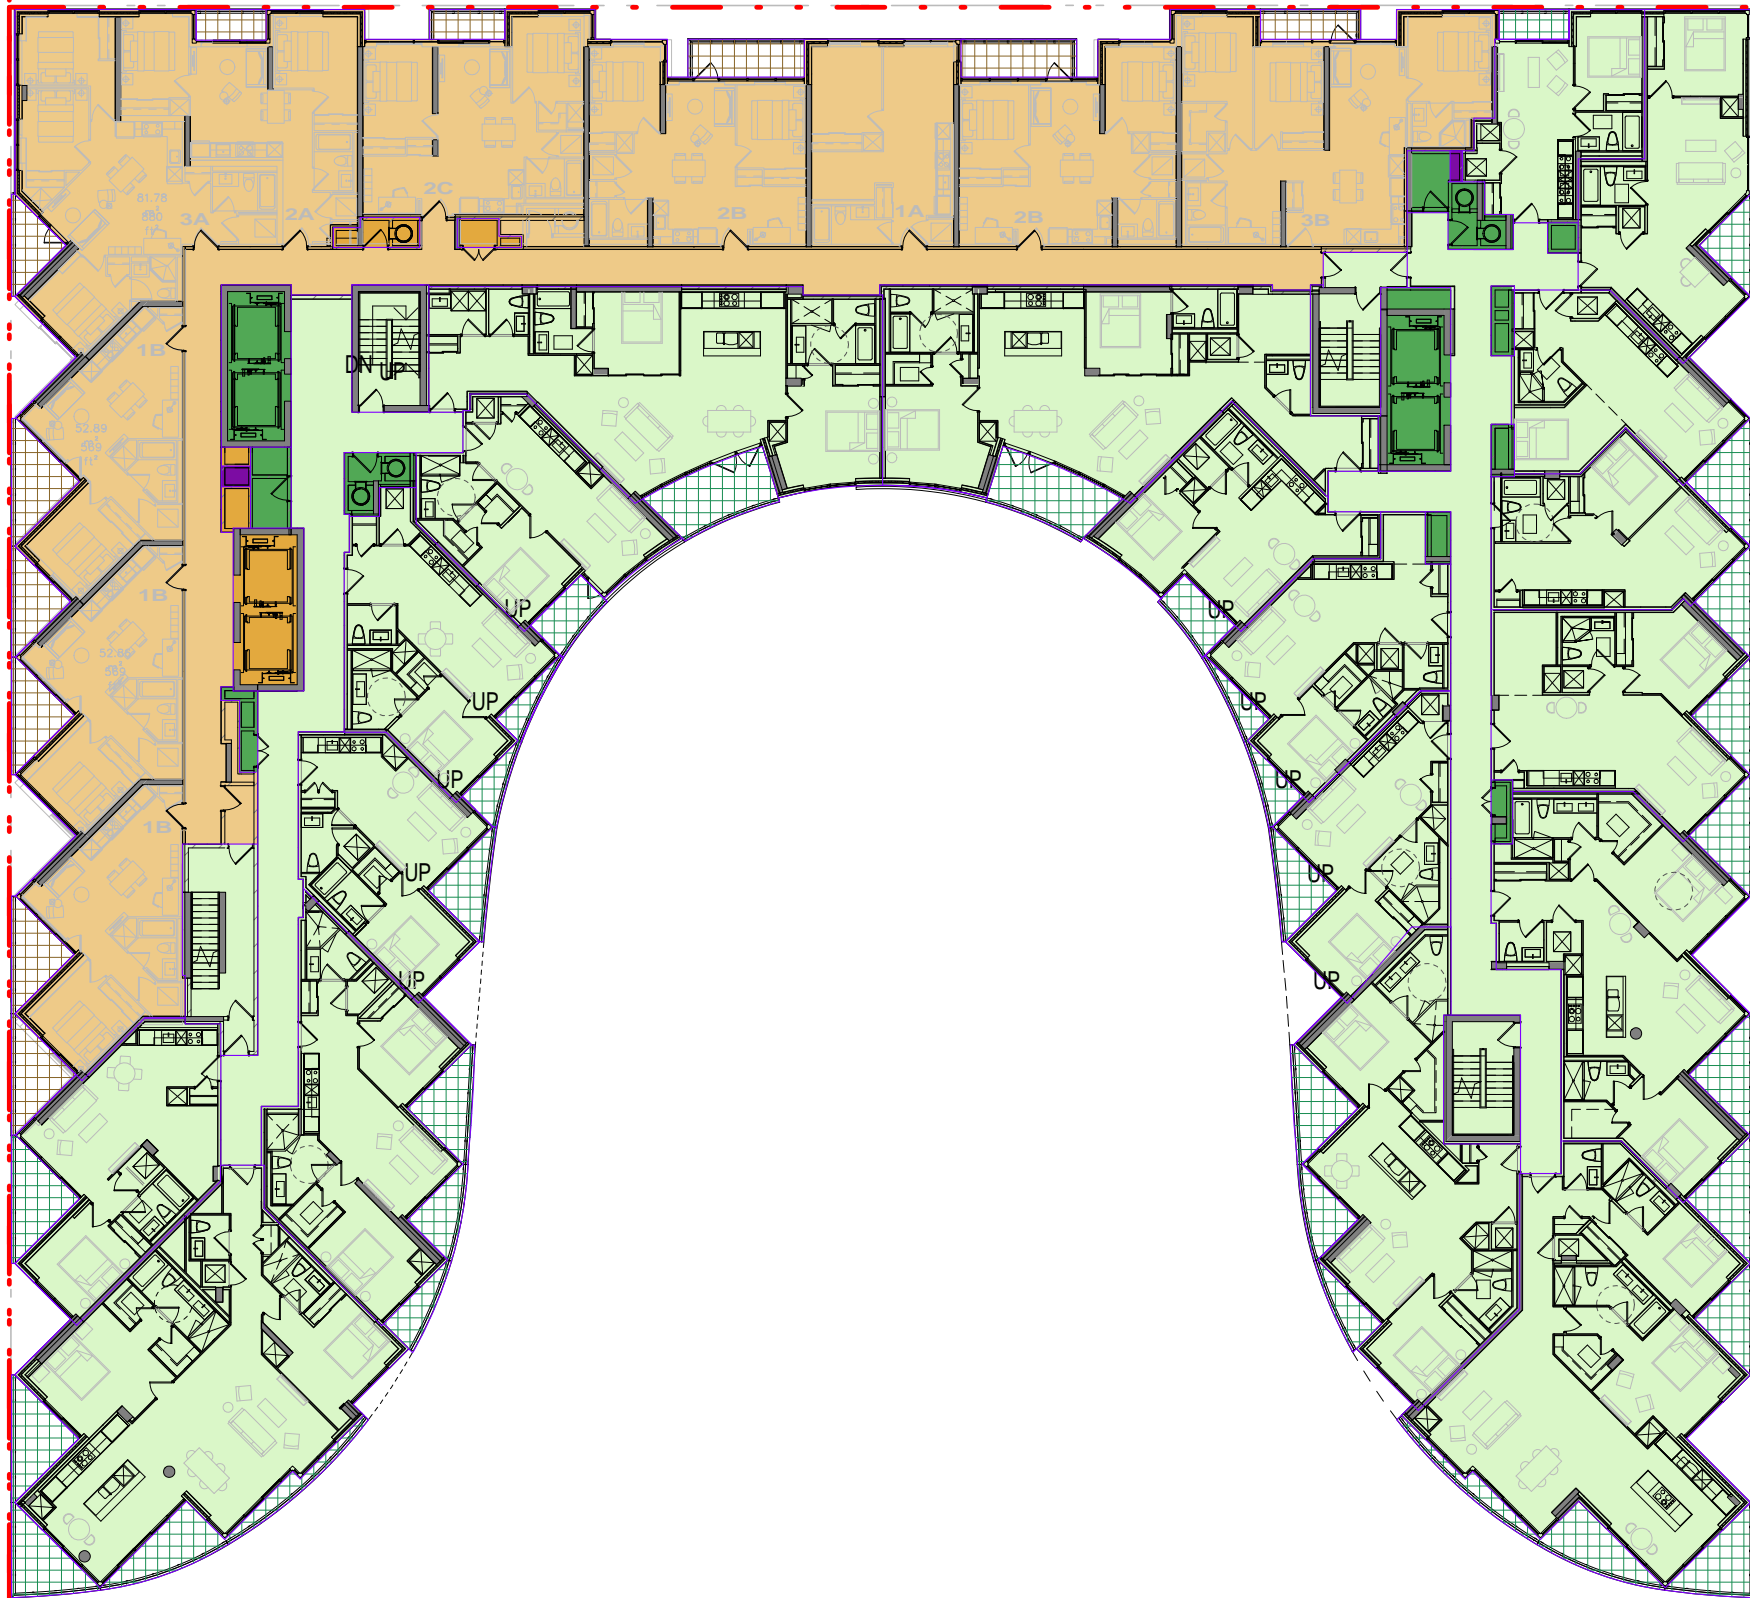

AREA LEGEND

- AFF MEP
- AFF TERR PRIVATE
- AFFORDABLE
- CONDO
- CONDO MEP
- CONDO TERR PRIVATE
- RETAIL MEP

AREAS - LEVEL 4

PROGRAM / USE	AREA (SM)	AREA (SF)
AFF MEP	27 m ²	289 ft ²
AFF TERR PRIVATE	49 m ²	526 ft ²
AFFORDABLE	761 m ²	8,189 ft ²
CONDO	2,072 m ²	22,303 ft ²
CONDO MEP	71 m ²	764 ft ²
CONDO TERR PRIVATE	232 m ²	2,494 ft ²
RETAIL MEP	2 m ²	17 ft ²
	3,213 m ²	34,581 ft ²

AREA LEGEND

- AFF MEP
- AFF TERR PRIVATE
- AFFORDABLE
- CONDO
- CONDO MEP
- CONDO TERR PRIVATE
- RETAIL MEP

AREAS - LEVEL 6

PROGRAM / USE	AREA (SM)	AREA (SF)
AFF MEP	27 m ²	289 ft ²
AFF TERR PRIVATE	63 m ²	675 ft ²
AFFORDABLE	761 m ²	8,189 ft ²
CONDO	2,072 m ²	22,305 ft ²
CONDO MEP	71 m ²	763 ft ²
CONDO TERR PRIVATE	219 m ²	2,361 ft ²
RETAIL MEP	2 m ²	17 ft ²
	3,214 m ²	34,598 ft ²

AREA LEGEND

- AFF MEP
- AFF TERR PRIVATE
- AFFORDABLE
- CONDO
- CONDO MEP
- CONDO TERR PRIVATE
- CONDO TERR PUBLIC
- RETAIL MEP

AREAS - LEVEL 7

PROGRAM / USE	AREA (SM)	AREA (SF)
AFF MEP	27 m ²	289 ft ²
AFF TERR PRIVATE	63 m ²	678 ft ²
AFFORDABLE	760 m ²	8,185 ft ²
CONDO	1,708 m ²	18,388 ft ²
CONDO MEP	71 m ²	766 ft ²
CONDO TERR PRIVATE	539 m ²	5,799 ft ²
CONDO TERR PUBLIC	74 m ²	792 ft ²
RETAIL MEP	2 m ²	17 ft ²
	3,244 m ²	34,915 ft ²

AREA LEGEND

- AFF MEP
- AFF TERR PRIVATE
- AFFORDABLE
- CONDO
- CONDO MEP
- CONDO TERR PRIVATE
- RETAIL MEP

AREAS - LEVEL 8

PROGRAM / USE	AREA (SM)	AREA (SF)
AFF MEP	27 m ²	289 ft ²
AFF TERR PRIVATE	61 m ²	660 ft ²
AFFORDABLE	759 m ²	8,169 ft ²
CONDO	1,709 m ²	18,399 ft ²
CONDO MEP	71 m ²	769 ft ²
CONDO TERR PRIVATE	183 m ²	1,965 ft ²
RETAIL MEP	2 m ²	17 ft ²
	2,812 m ²	30,268 ft ²