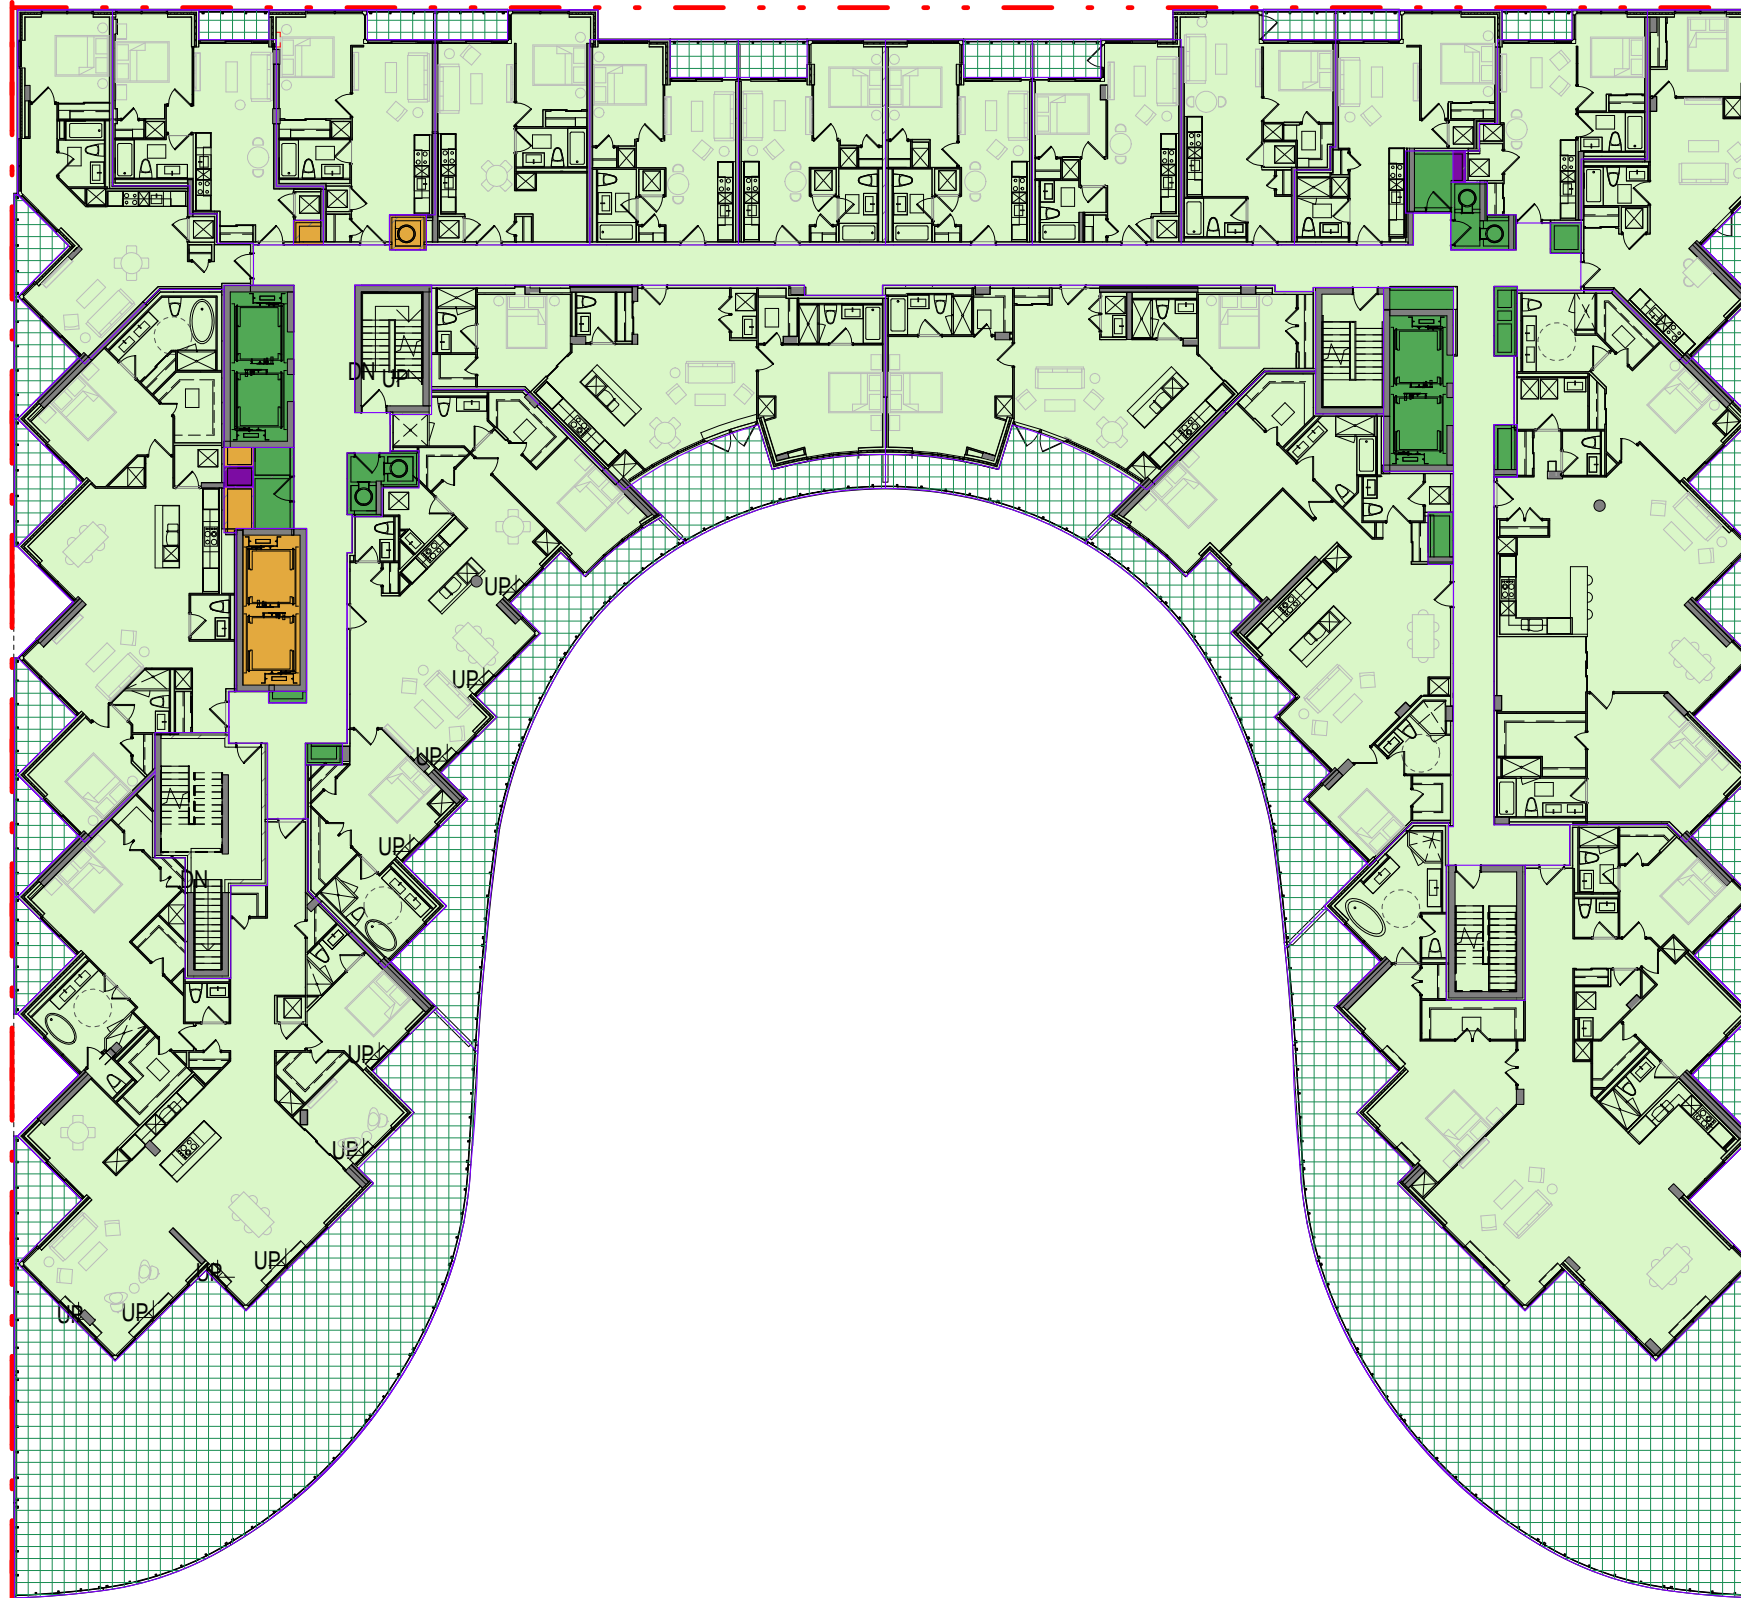

AREA LEGEND

- AFF MEP
- AFF TERR PRIVATE
- AFFORDABLE
- CONDO
- CONDO MEP
- CONDO TERR PRIVATE
- RETAIL MEP

AREAS - LEVEL 6

PROGRAM / USE	AREA (SM)	AREA (SF)
AFF MEP	27 m ²	289 ft ²
AFF TERR PRIVATE	63 m ²	675 ft ²
AFFORDABLE	761 m ²	8,189 ft ²
CONDO	2,072 m ²	22,305 ft ²
CONDO MEP	71 m ²	763 ft ²
CONDO TERR PRIVATE	219 m ²	2,361 ft ²
RETAIL MEP	2 m ²	17 ft ²
	3,214 m ²	34,598 ft ²

AREA LEGEND

- AFF MEP
- AFF TERR PRIVATE
- AFFORDABLE
- CONDO
- CONDO MEP
- CONDO TERR PRIVATE
- CONDO TERR PUBLIC
- RETAIL MEP

AREAS - LEVEL 7

PROGRAM / USE	AREA (SM)	AREA (SF)
AFF MEP	27 m ²	289 ft ²
AFF TERR PRIVATE	63 m ²	678 ft ²
AFFORDABLE	760 m ²	8,185 ft ²
CONDO	1,708 m ²	18,388 ft ²
CONDO MEP	71 m ²	766 ft ²
CONDO TERR PRIVATE	539 m ²	5,799 ft ²
CONDO TERR PUBLIC	74 m ²	792 ft ²
RETAIL MEP	2 m ²	17 ft ²
	3,244 m ²	34,915 ft ²

AREA LEGEND

- AFF MEP
- AFF TERR PRIVATE
- AFFORDABLE
- CONDO
- CONDO MEP
- CONDO TERR PRIVATE
- RETAIL MEP

AREAS - LEVEL 8

PROGRAM / USE	AREA (SM)	AREA (SF)
AFF MEP	27 m ²	289 ft ²
AFF TERR PRIVATE	61 m ²	660 ft ²
AFFORDABLE	759 m ²	8,169 ft ²
CONDO	1,709 m ²	18,399 ft ²
CONDO MEP	71 m ²	769 ft ²
CONDO TERR PRIVATE	183 m ²	1,965 ft ²
RETAIL MEP	2 m ²	17 ft ²
	2,812 m ²	30,268 ft ²

AREA LEGEND

- AFF MEP
- CONDO
- CONDO MEP
- CONDO TERR PRIVATE
- RETAIL MEP

AREAS - LEVEL 10

PROGRAM / USE	AREA (SM)	AREA (SF)
AFF MEP	24 m ²	260 ft ²
CONDO	2,471 m ²	26,603 ft ²
CONDO MEP	71 m ²	768 ft ²
CONDO TERR PRIVATE	251 m ²	2,702 ft ²
RETAIL MEP	2 m ²	17 ft ²
	2,820 m ²	30,349 ft ²