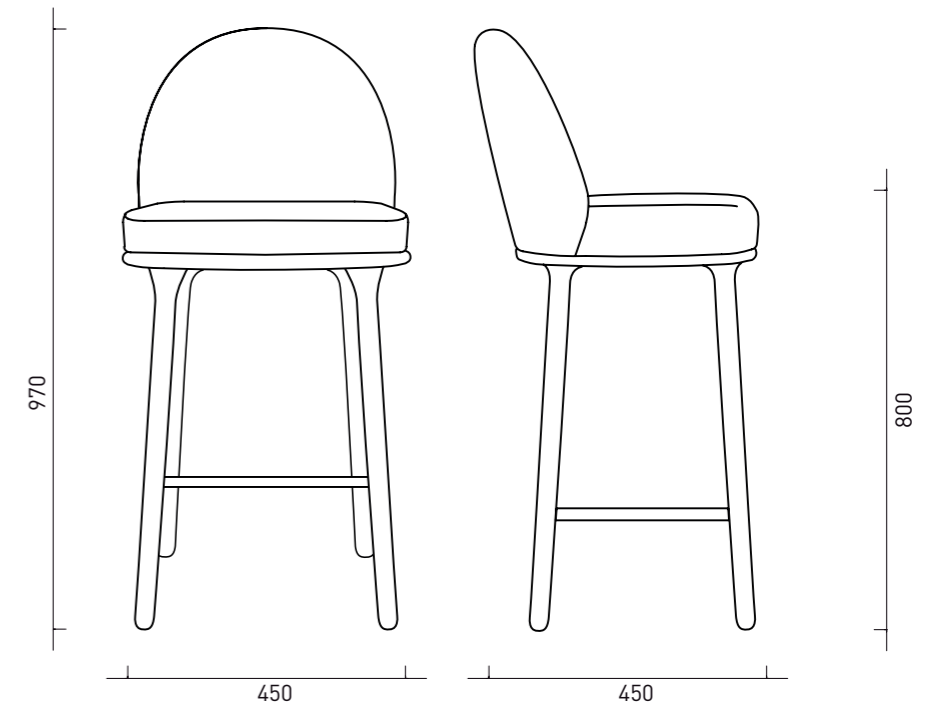

Beetley Bar Stool

Designer: Jaime Hayon

Stool
45W x 45D x 97H

Beech frame upholstered in a choice of leathers or fabrics.
Legs available in either dark stained or natural French walnut, with brass bars.

Image
coming
soon