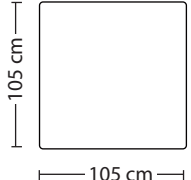

Dormeuse -
Left/Right
top view

Longchair 1 arm
Left/Right
top view

Corner - top view

Pouffe - side view

Pouffe 105 - top view

Pouffe 120 - top view

Pouffe 100 - top view

Pouffe 80 - top view

55x55x5
Armcushion

50x50x5
Loincushion

Example composition

3 seater - 1arm
Left/Right

Dormeuse -
Left/Right
top view

Longchair 1 arm
Left/Right
top view

3 seater - 1arm
Left/Right