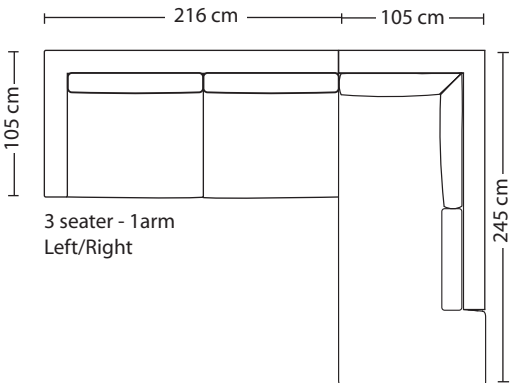

Dormeuse -
Left/Right
top view

Longchair 1 arm
Left/Right
top view

Corner - top view

Pouffe - side view

Pouffe 105 - top view

Pouffe 120 - top view

Pouffe 100 - top view

Pouffe 80 - top view

55x55x5
Armcushion

50x50x5
Loincushion

Example composition

3 seater - 1arm
Left/Right

Dormeuse -
Left/Right
top view

Longchair 1 arm
Left/Right
top view

3 seater - 1arm
Left/Right