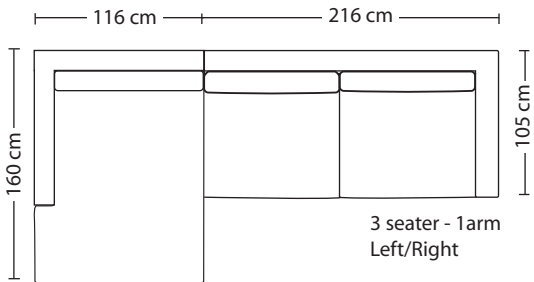

Dormeuse -
Left/Right
top view

Longchair 1 arm
Left/Right
top view

Corner - top view

Pouffe - side view

Pouffe 105 - top view

Pouffe 120 - top view

Pouffe 100 - top view

Pouffe 80 - top view

55x55x5
Armcushion

50x50x5
Loincushion

Example composition

3 seater - 1arm
Left/Right

Dormeuse -
Left/Right
top view

Longchair 1 arm
Left/Right
top view

3 seater - 1arm
Left/Right