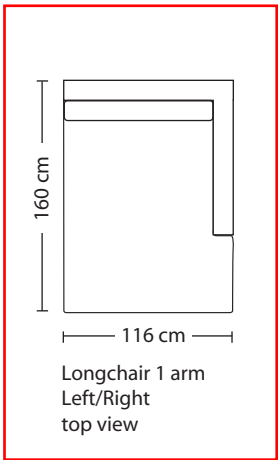

Dormeuse -
Left/Right
top view

Longchair 1 arm
Left/Right
top view

Corner - top view

Pouffe - side view

Pouffe 105 - top view

Pouffe 120 - top view

Pouffe 100 - top view

Pouffe 80 - top view

55x55x5
Armcushion

50x50x5
Loincushion

Example composition

3 seater - 1arm
Left/Right

Dormeuse -
Left/Right
top view

Longchair 1 arm
Left/Right
top view

3 seater - 1arm
Left/Right