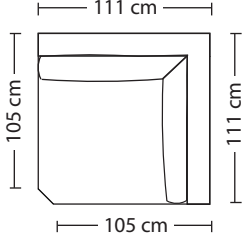

Dormeuse -
Left/Right
top view

Longchair 1 arm
Left/Right
top view

Corner - top view

Pouffe - side view

Pouffe 105 - top view

Pouffe 120 - top view

Pouffe 100 - top view

Pouffe 80 - top view

55x55x5
Armcushion

50x50x5
Loincushion

Example composition

3 seater - 1arm
Left/Right

Dormeuse -
Left/Right
top view

Longchair 1 arm
Left/Right
top view

3 seater - 1arm
Left/Right