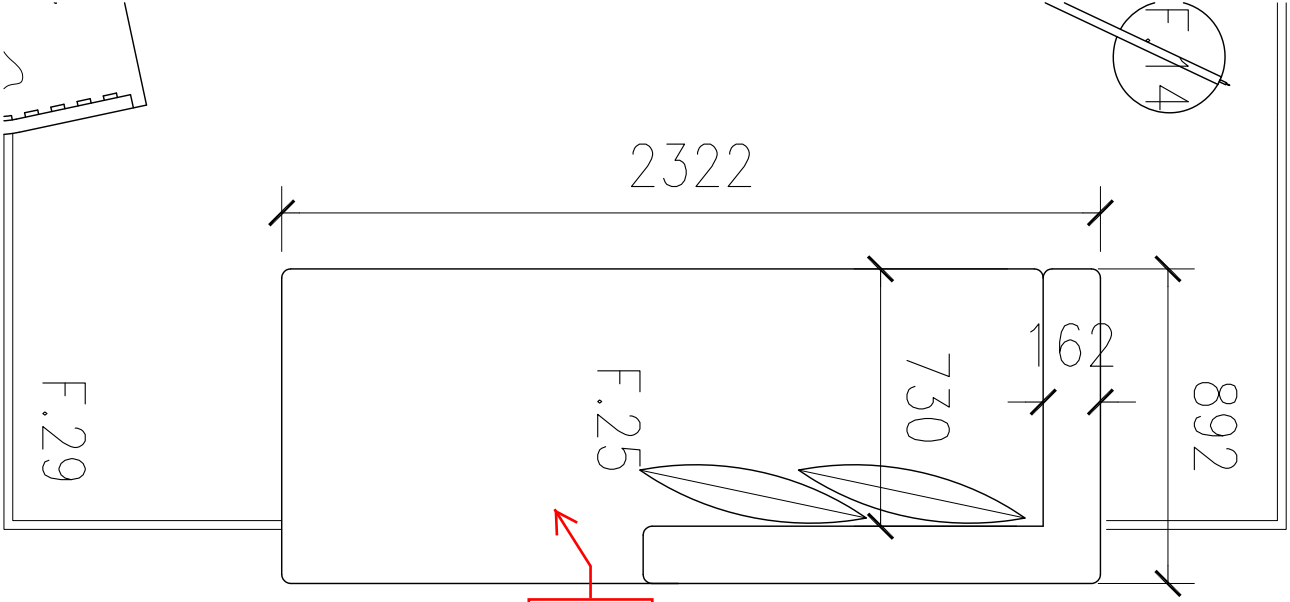

West Lounge  
Bar/Lounge

Seat Height: 457mm  
Arm/Back  
Height: 700mm

East Lounge  
Dining/Lounge

Seat Height: 457mm  
Back Height: 700mm