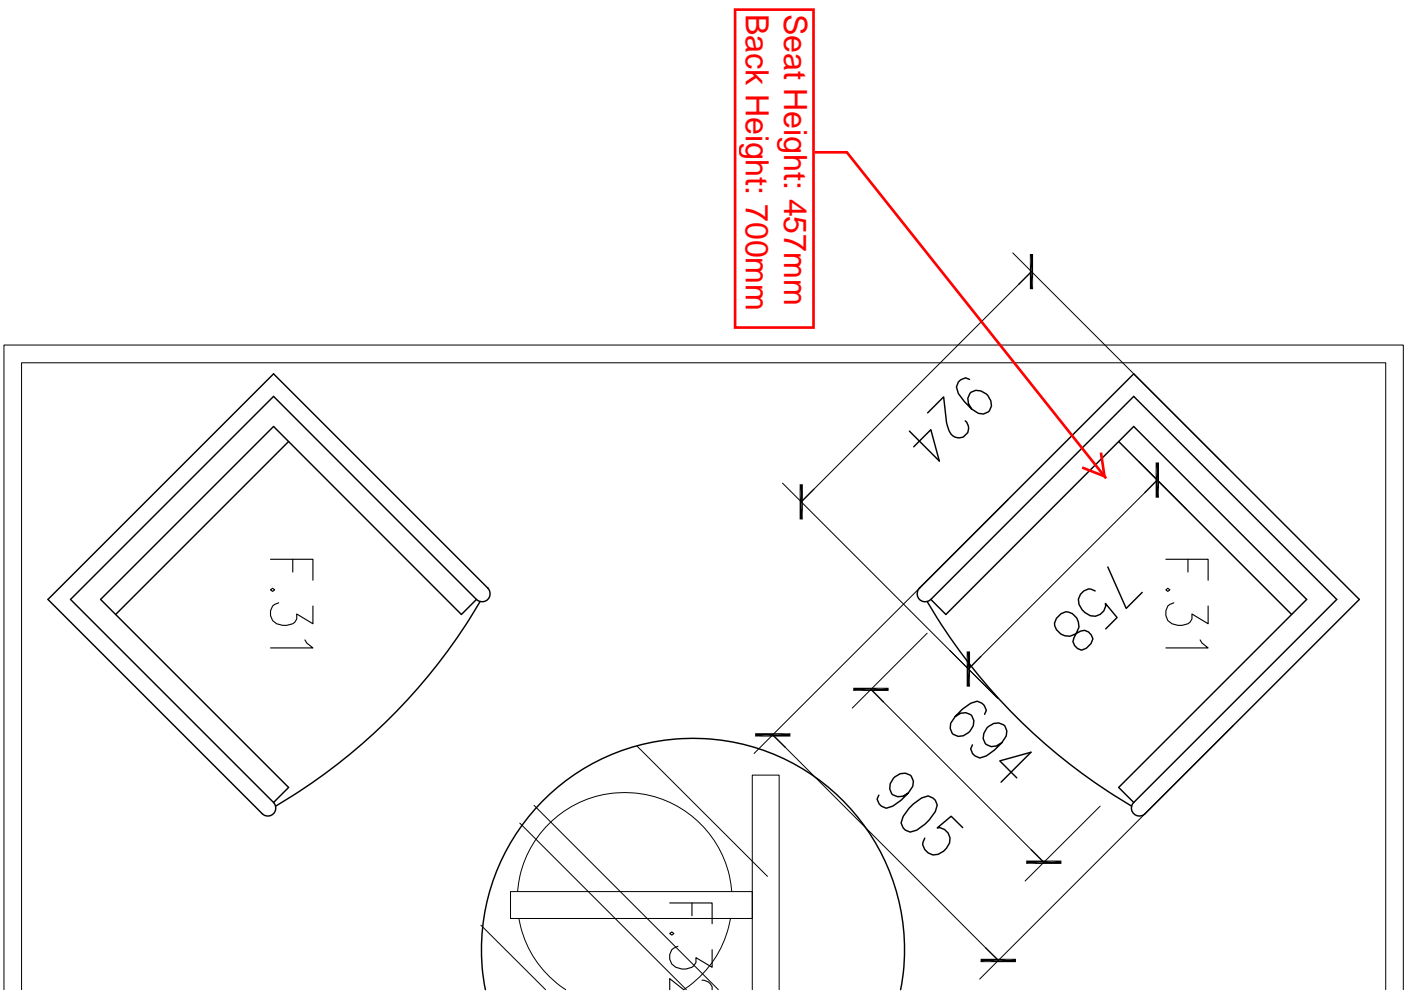

West Lounge  
Bar/Lounge

Seat Height: 457mm  
Arm/Back  
Height: 700mm

East Lounge  
Dining/Lounge

Seat Height: 457mm  
Back Height: 700mm