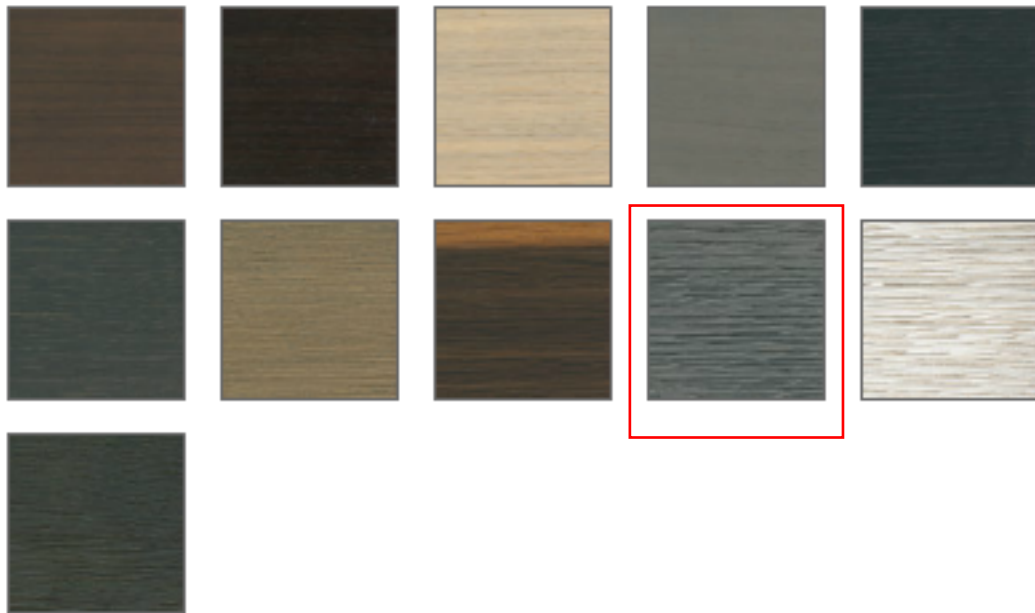

415 Eastern Avenue
Toronto, ON M4M 1B7
Canada

145 W 28th Street 5th Fl.
New York, NY 10001
USA

+ 1 855 548 7788
sales@avenue-road.com
avenue-road.com