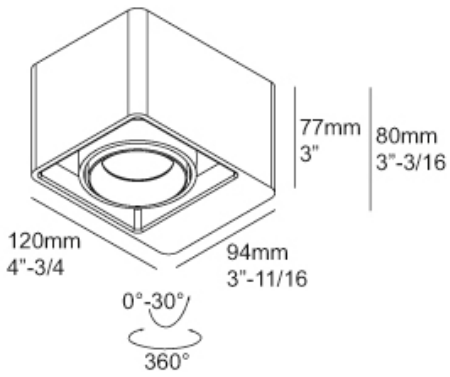

BOXTER 1 LED 3033

6 202 78 8122

© Delta Light

Available colors : BLACK-BLACK / WHITE-BLACK

ADJUSTABLE 0°- 30°

INCL.1 x POWERLED WHITE 7W / CRI>80 / 3000K / 660lm

INCL.1 x REFLECTOR FL-33°

INCL.LED POWER SUPPLY 350mA-DC

FOR 4000K : CONSULT FACTORY

Weight : 2.2 LBS

Protection Level : IP20

OPTIONS :

MUD KIT 3

COVERPLATE S 110

For detailed installation instructions, please consult the manual.

 DELTALIGHT®