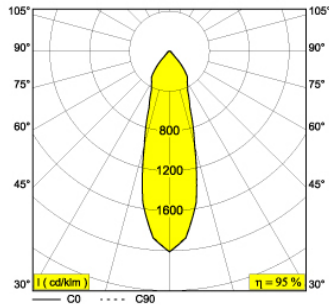

BOXTER 1 LED 3033

6 202 78 8122

© Delta Light

Available colors : BLACK-BLACK / WHITE-BLACK

ADJUSTABLE 0°- 30°

INCL.1 x POWERLED WHITE 7W / CRI>80 / 3000K / 660lm

INCL.1 x REFLECTOR FL-33°

INCL.LED POWER SUPPLY 350mA-DC

FOR 4000K : CONSULT FACTORY

Weight : 2.2 LBS

Protection Level : IP20

OPTIONS :

MUD KIT 3

COVERPLATE S 110

For detailed installation instructions, please consult the manual.

 DELTALIGHT®