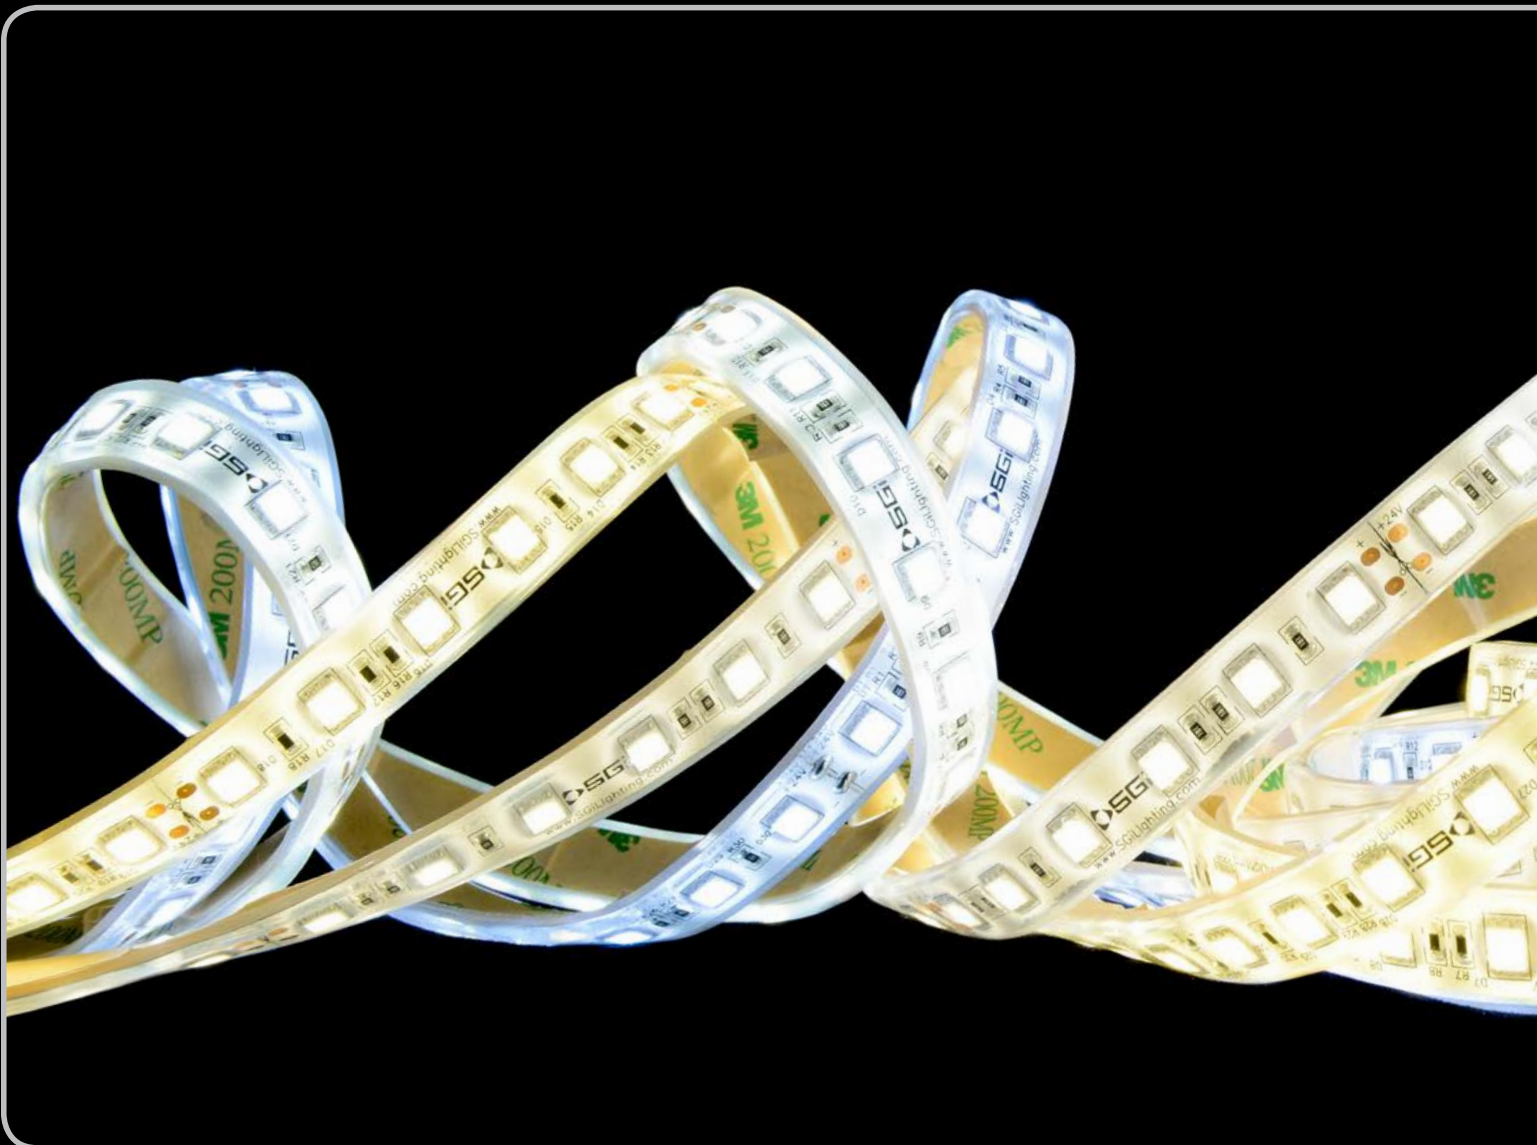

LED Flex Light • UltraBright

L.13

SGI

the LED lighting source™

COMMERCIAL • LANDSCAPE • ARCHITECTURAL • RESIDENTIAL