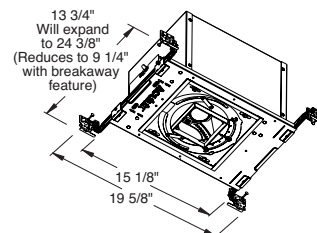

Project: _____

Fixture Type: _____

Location: _____

Contact/Phone: _____

DIMENSIONS

4 1/8" CEILING CUTOUT
(REFER TO INSTRUCTION SHEET FOR
FLUSH MOUNT CEILING CUTOUT)

ELECTRICAL DATA

Driver Option	Dedicated 120V (-1)	Universal Voltage (-U)		Lutron 3-wire (-L)		Lutron 2-wire (-D)
Voltage	120	120	277	120	277	120
Input Power	18.7	20.6	22.1	19.7	21.1	20.0
Input Current	0.16	0.17	0.08	0.16	0.08	0.17
Frequency	50/60Hz	50/60Hz		50/60Hz		50/60Hz
Power Factor	0.98	0.99	0.90	0.99	0.94	0.98