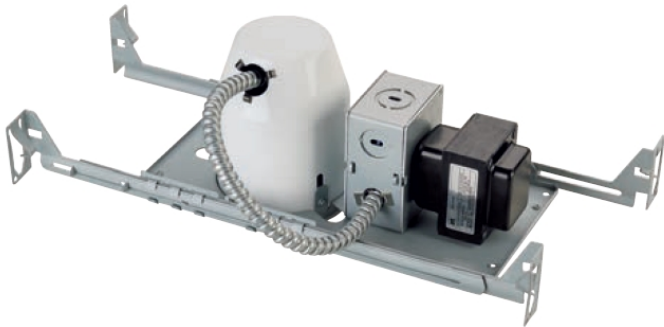

NEW CONSTRUCTION, NON IC RATED, AIRTIGHT

120VAC/12VAC

**Socket:**  
GU5.3, MR16,  
50W max

**Material:**  
Steel

**Dimensions:**  
L/W/H: 14/7.5/5 in.

**Accessories/Included Parts:**  
Magnetic Transformer (incl.)