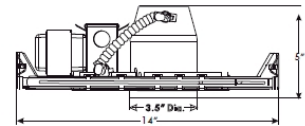

SLV Lighting North America, Inc.

5731 Benjamin Center Drive • Tampa, FL 33634
Main Line: (813) 349-1900 • Fax Line: (813) 349-1907 • www.slvlighting.com