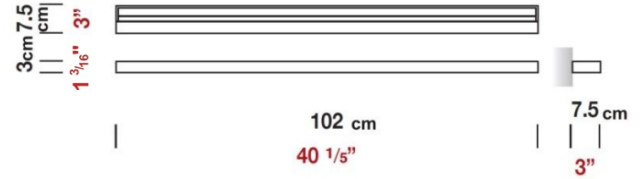

Date: _____ Project: _____

Fixture Type: _____ Specifier/Rep: _____

Certified by North American Standards

Exact Measurements: Metric

Model:	D8-3317
New:	1
Installation:	Surface - Wall
Light Color:	Warm White
Color Temperature:	3000K
Nominal Lumen:	1920lm
Fixture Finish:	Gold Leaf
Lamp Type:	LED
Lamp Voltage:	120Vac
Total Wattage:	17W
IP Rating:	IP20
Width:	3cm (1 3/16")
Length:	102cm / 40 1/5"
Height:	7.5cm / 3"
Extension:	7.5cm / 3"
Power Supply:	Integral LED driver, 24Vdc (Dimming and 277V options available with remote driver sold separately)

Additional Details

Silver leaf available upon request. Optional J-Box cover included.

Alternative Finish Models

- ZeroLed - Wall D8-3316 102cm / 40 1/5" - 17W LED - 3000K - White
- ZeroLed - Wall D8-3317 102cm / 40 1/5" - 17W LED - 3000K - Gold Leaf
- ZeroLed - Wall D8-3318 102cm / 40 1/5" - 17W LED - 3000K - Chrome
- ZeroLed - Wall D8-3319 102cm / 40 1/5" - 17W LED - 3000K - Metallized Brown