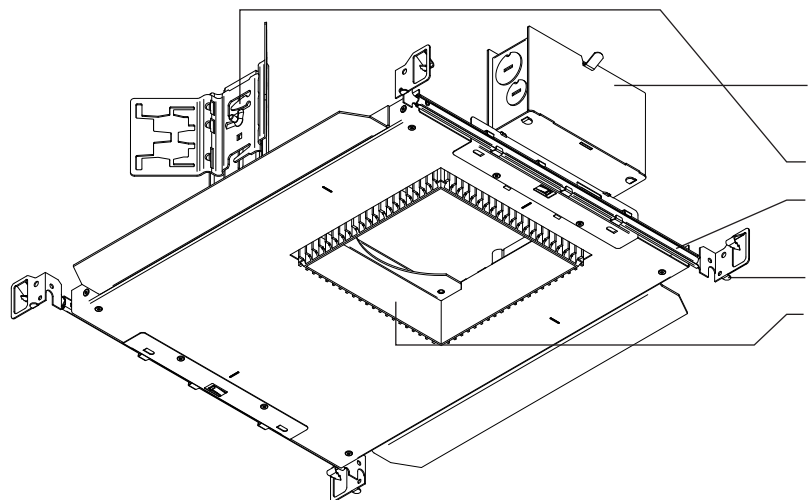

NIC

MS

**APPLICATION**

For use in new construction applications where no insulating material can be present. DeltaLight Grid In 1 Mounting Kit HP fit to plasterframe Suitable for damp locations.

**CEILING THICKNESS**

For 5/8" ceiling standard

**LED POWER SUPPLY**

Electronic power supply for 120V or 277V primary and 600mA or 700mA current controlled class 2 secondary LED power supply accessible from below ceiling

**CONNECTOR**

Plasterframe and trim connection through snap-in connector

**DIMENSIONS**

Height: 130mm = 5"-1/8  
Length: 492mm = 19"- 11/32  
Width: 309mm = 12"-1/8

Ceiling Cut out: 173mm x 173mm = 6"-13/16 x 6"-13/16

**SPECIFICATION FEATURES**

- Galvanized steel construction
- Junction box with snap-in internal cover and screw-on external cover.
- Through circuit wiring with 4 in, 4 out #12 wire.
- Preinstalled butterfly brackets, adjustable in height 2" - 3/4.
- Standard Bar Hangers allow plasterframe to be positioned and locked by squeezing lock tabs with pliers. Standard Bar Hangers expand to max 26" - reduce to min 14" - 3/8.
- Bar hanger foot aligns to bottom of construction joist
- Snap-in connector female part