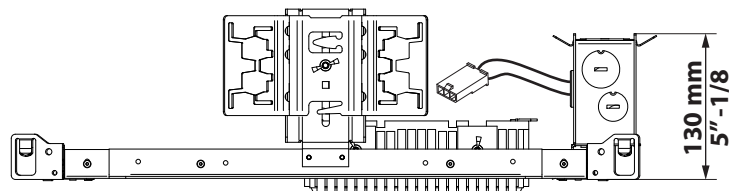

For 5/8" ceiling standard

**LED POWER SUPPLY**

Electronic power supply for 120V or 277V primary and 600mA or 700mA current controlled class 2 secondary LED power supply accessible from below ceiling

**CONNECTOR**

Plasterframe and trim connection through snap-in connector

**DIMENSIONS**

Height: 130mm = 5"-1/8  
Length: 492mm = 19"- 11/32  
Width: 309mm = 12"-1/8

Ceiling Cut out: 173mm x 173mm = 6"-13/16 x 6"-13/16

**SPECIFICATION FEATURES**

- Galvanized steel construction
- Junction box with snap-in internal cover and screw-on external cover.
- Through circuit wiring with 4 in, 4 out #12 wire.
- Preinstalled butterfly brackets, adjustable in height 2" - 3/4.
- Standard Bar Hangers allow plasterframe to be positioned and locked by squeezing lock tabs with pliers. Standard Bar Hangers expand to max 26" - reduce to min 14" - 3/8.
- Bar hanger foot aligns to bottom of construction joist
- Snap-in connector female part