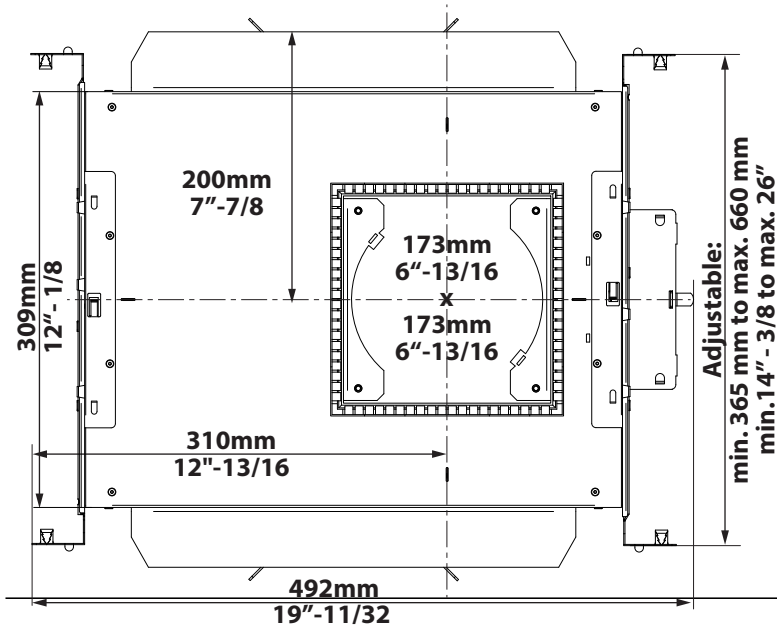

6 202 0356 61 11
NIC L 600mA-DC 40W
GI 1 MTK 120V

6 202 0356 61 21
NIC L 600mA-DC 40W
GI 1 MTK 277V

6 202 0358 61 11
NIC L 700mA-DC 40W
GI 1 MTK 120V

6 202 0358 61 21
NIC L 700mA-DC 40W
GI 1 MTK 277V

NIC

MS

APPLICATION

For use in new construction applications where no insulating material can be present. DeltaLight Grid In 1 Mounting Kit HP fit to plasterframe Suitable for damp locations.

CEILING THICKNESS

For 5/8" ceiling standard

LED POWER SUPPLY

Electronic power supply for 120V or 277V primary and 600mA or 700mA current controlled class 2 secondary LED power supply accessible from below ceiling

CONNECTOR

Plasterframe and trim connection through snap-in connector

DIMENSIONS

Height: 130mm = 5"-1/8
Length: 492mm = 19"- 11/32
Width: 309mm = 12"-1/8

Ceiling Cut out: 173mm x 173mm = 6"-13/16 x 6"-13/16