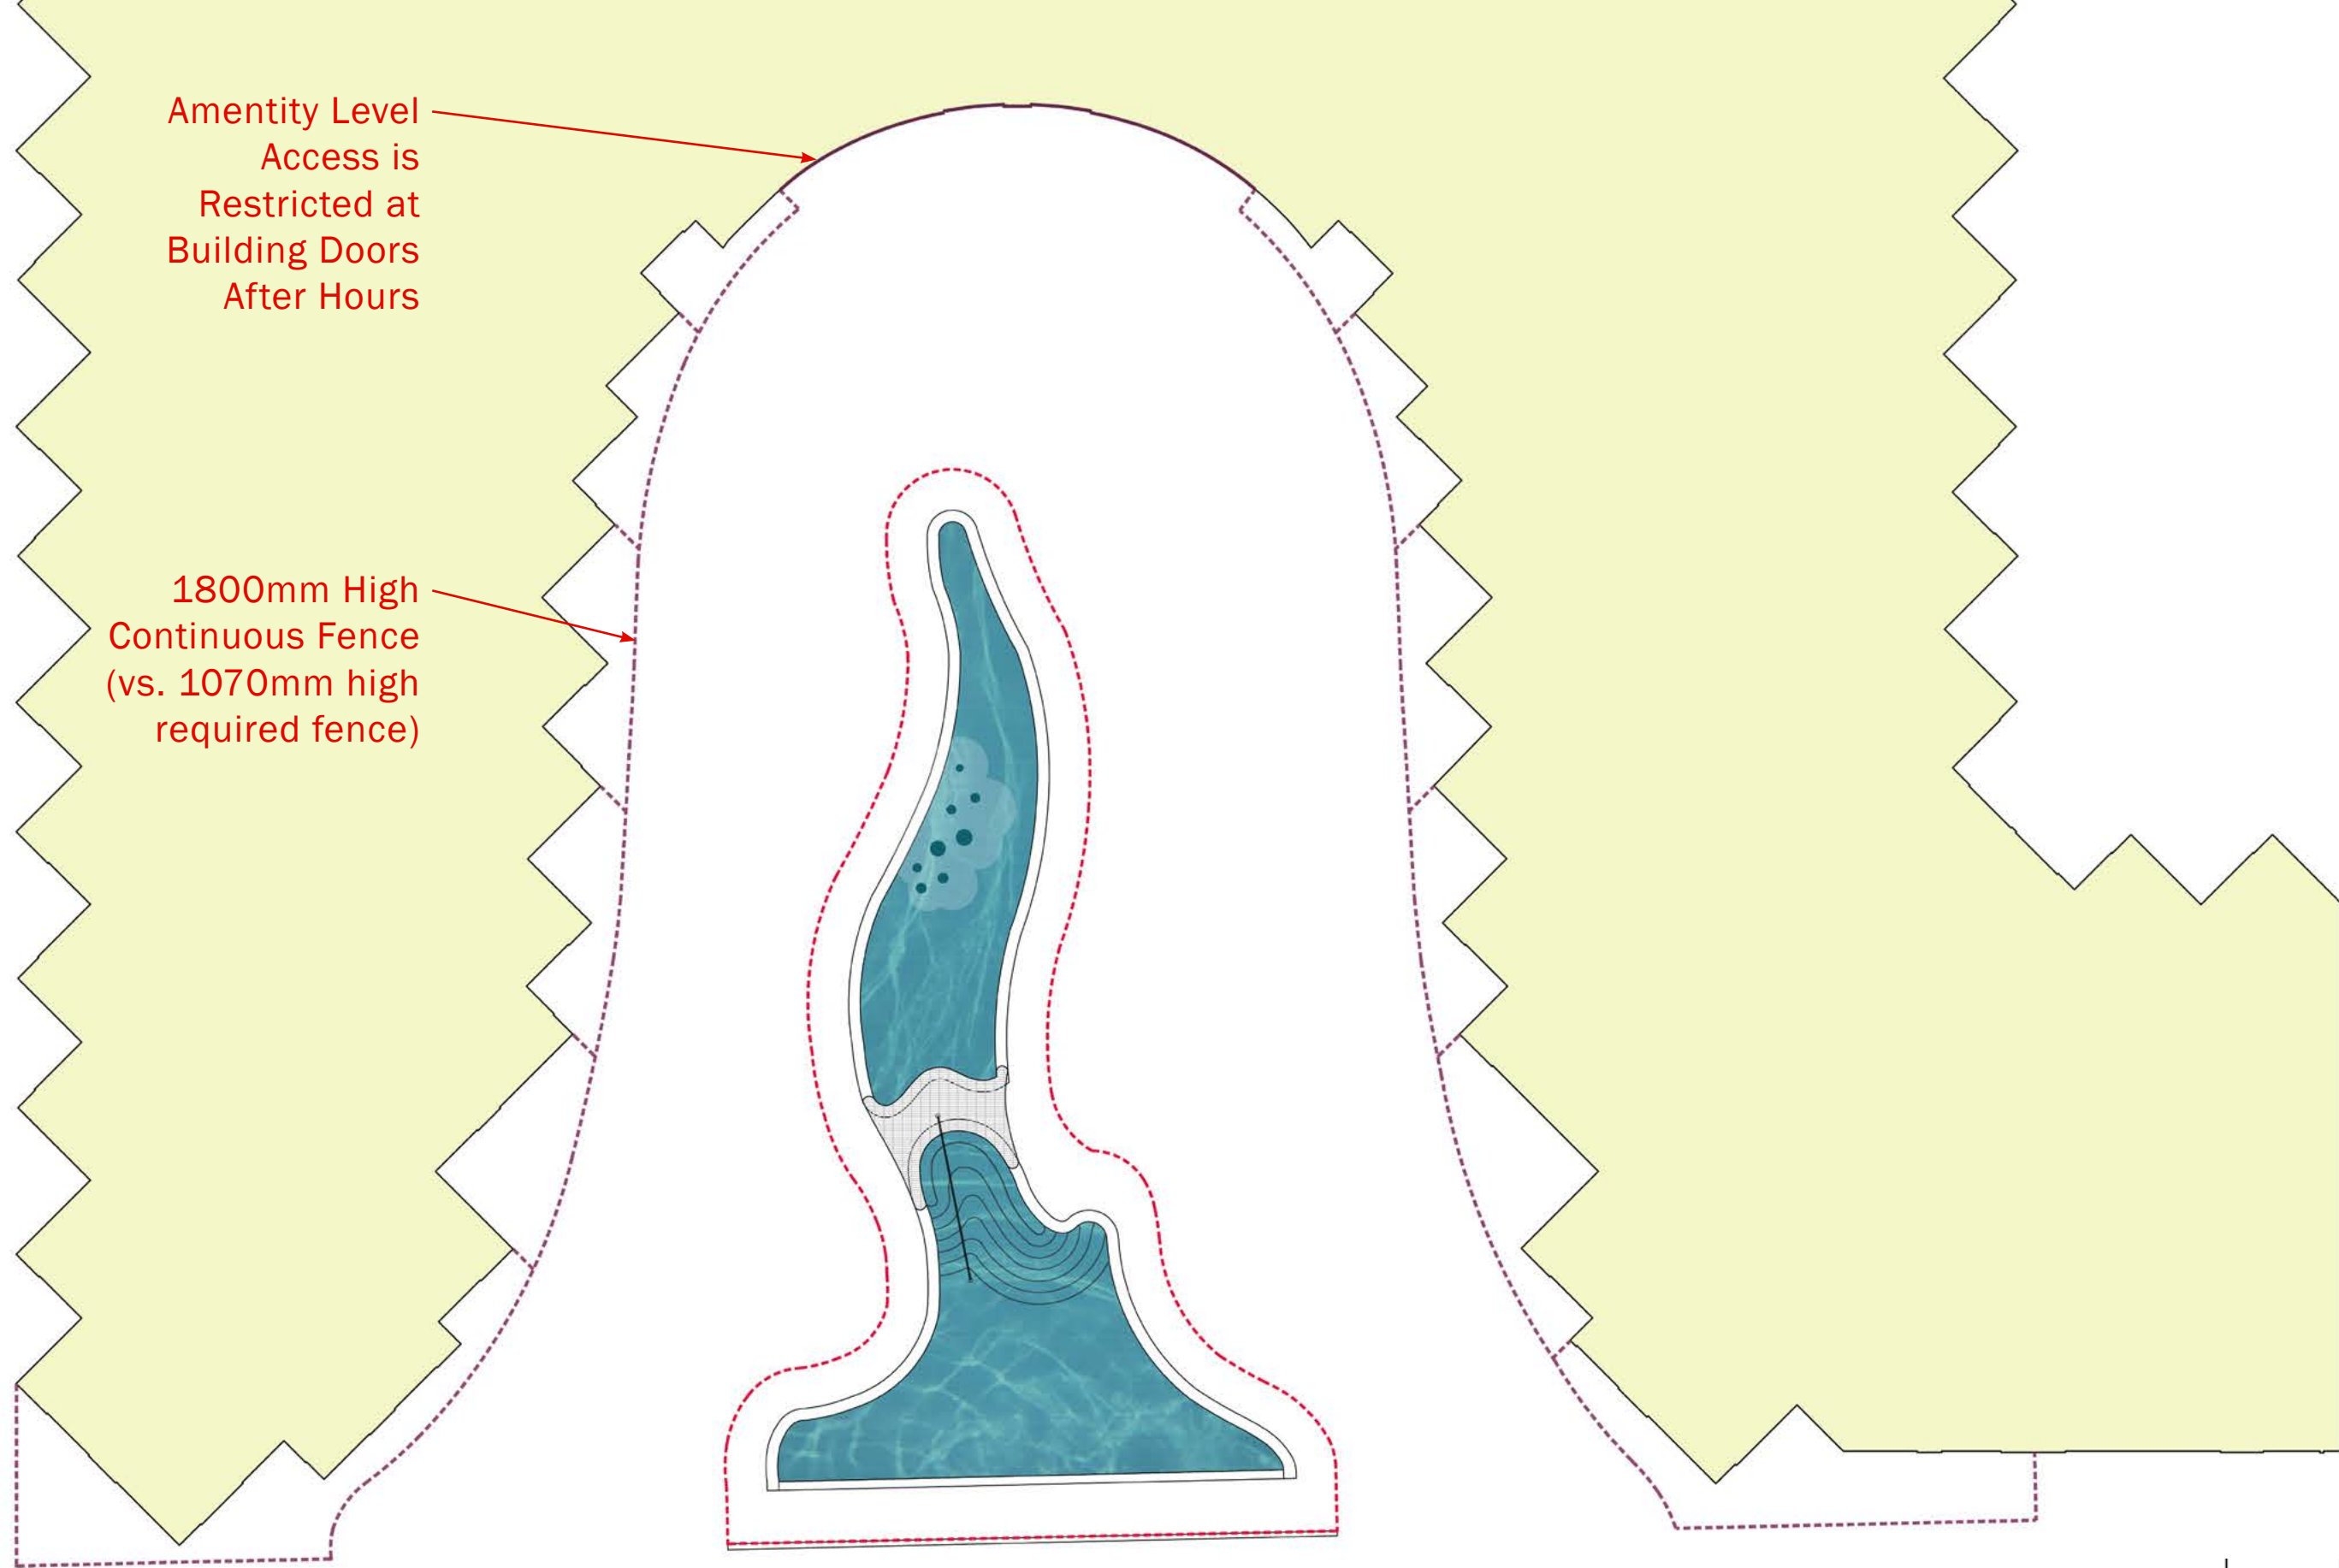

# R3/R4 AQUAVISTA

Janet  
Rosenberg  
& Studio

LANDSCAPE LAYOUT - OPTION 1

## POOL FEATURES - SUMMER SCENARIO

POOL FEATURES - SUMMER RESTRICTED ACCESS

## POOL FEATURES - WINTER SCENARIO

RAISED AREA - to accommodate height restrictions on retail level below

PAVING PATTERN w INLAYS