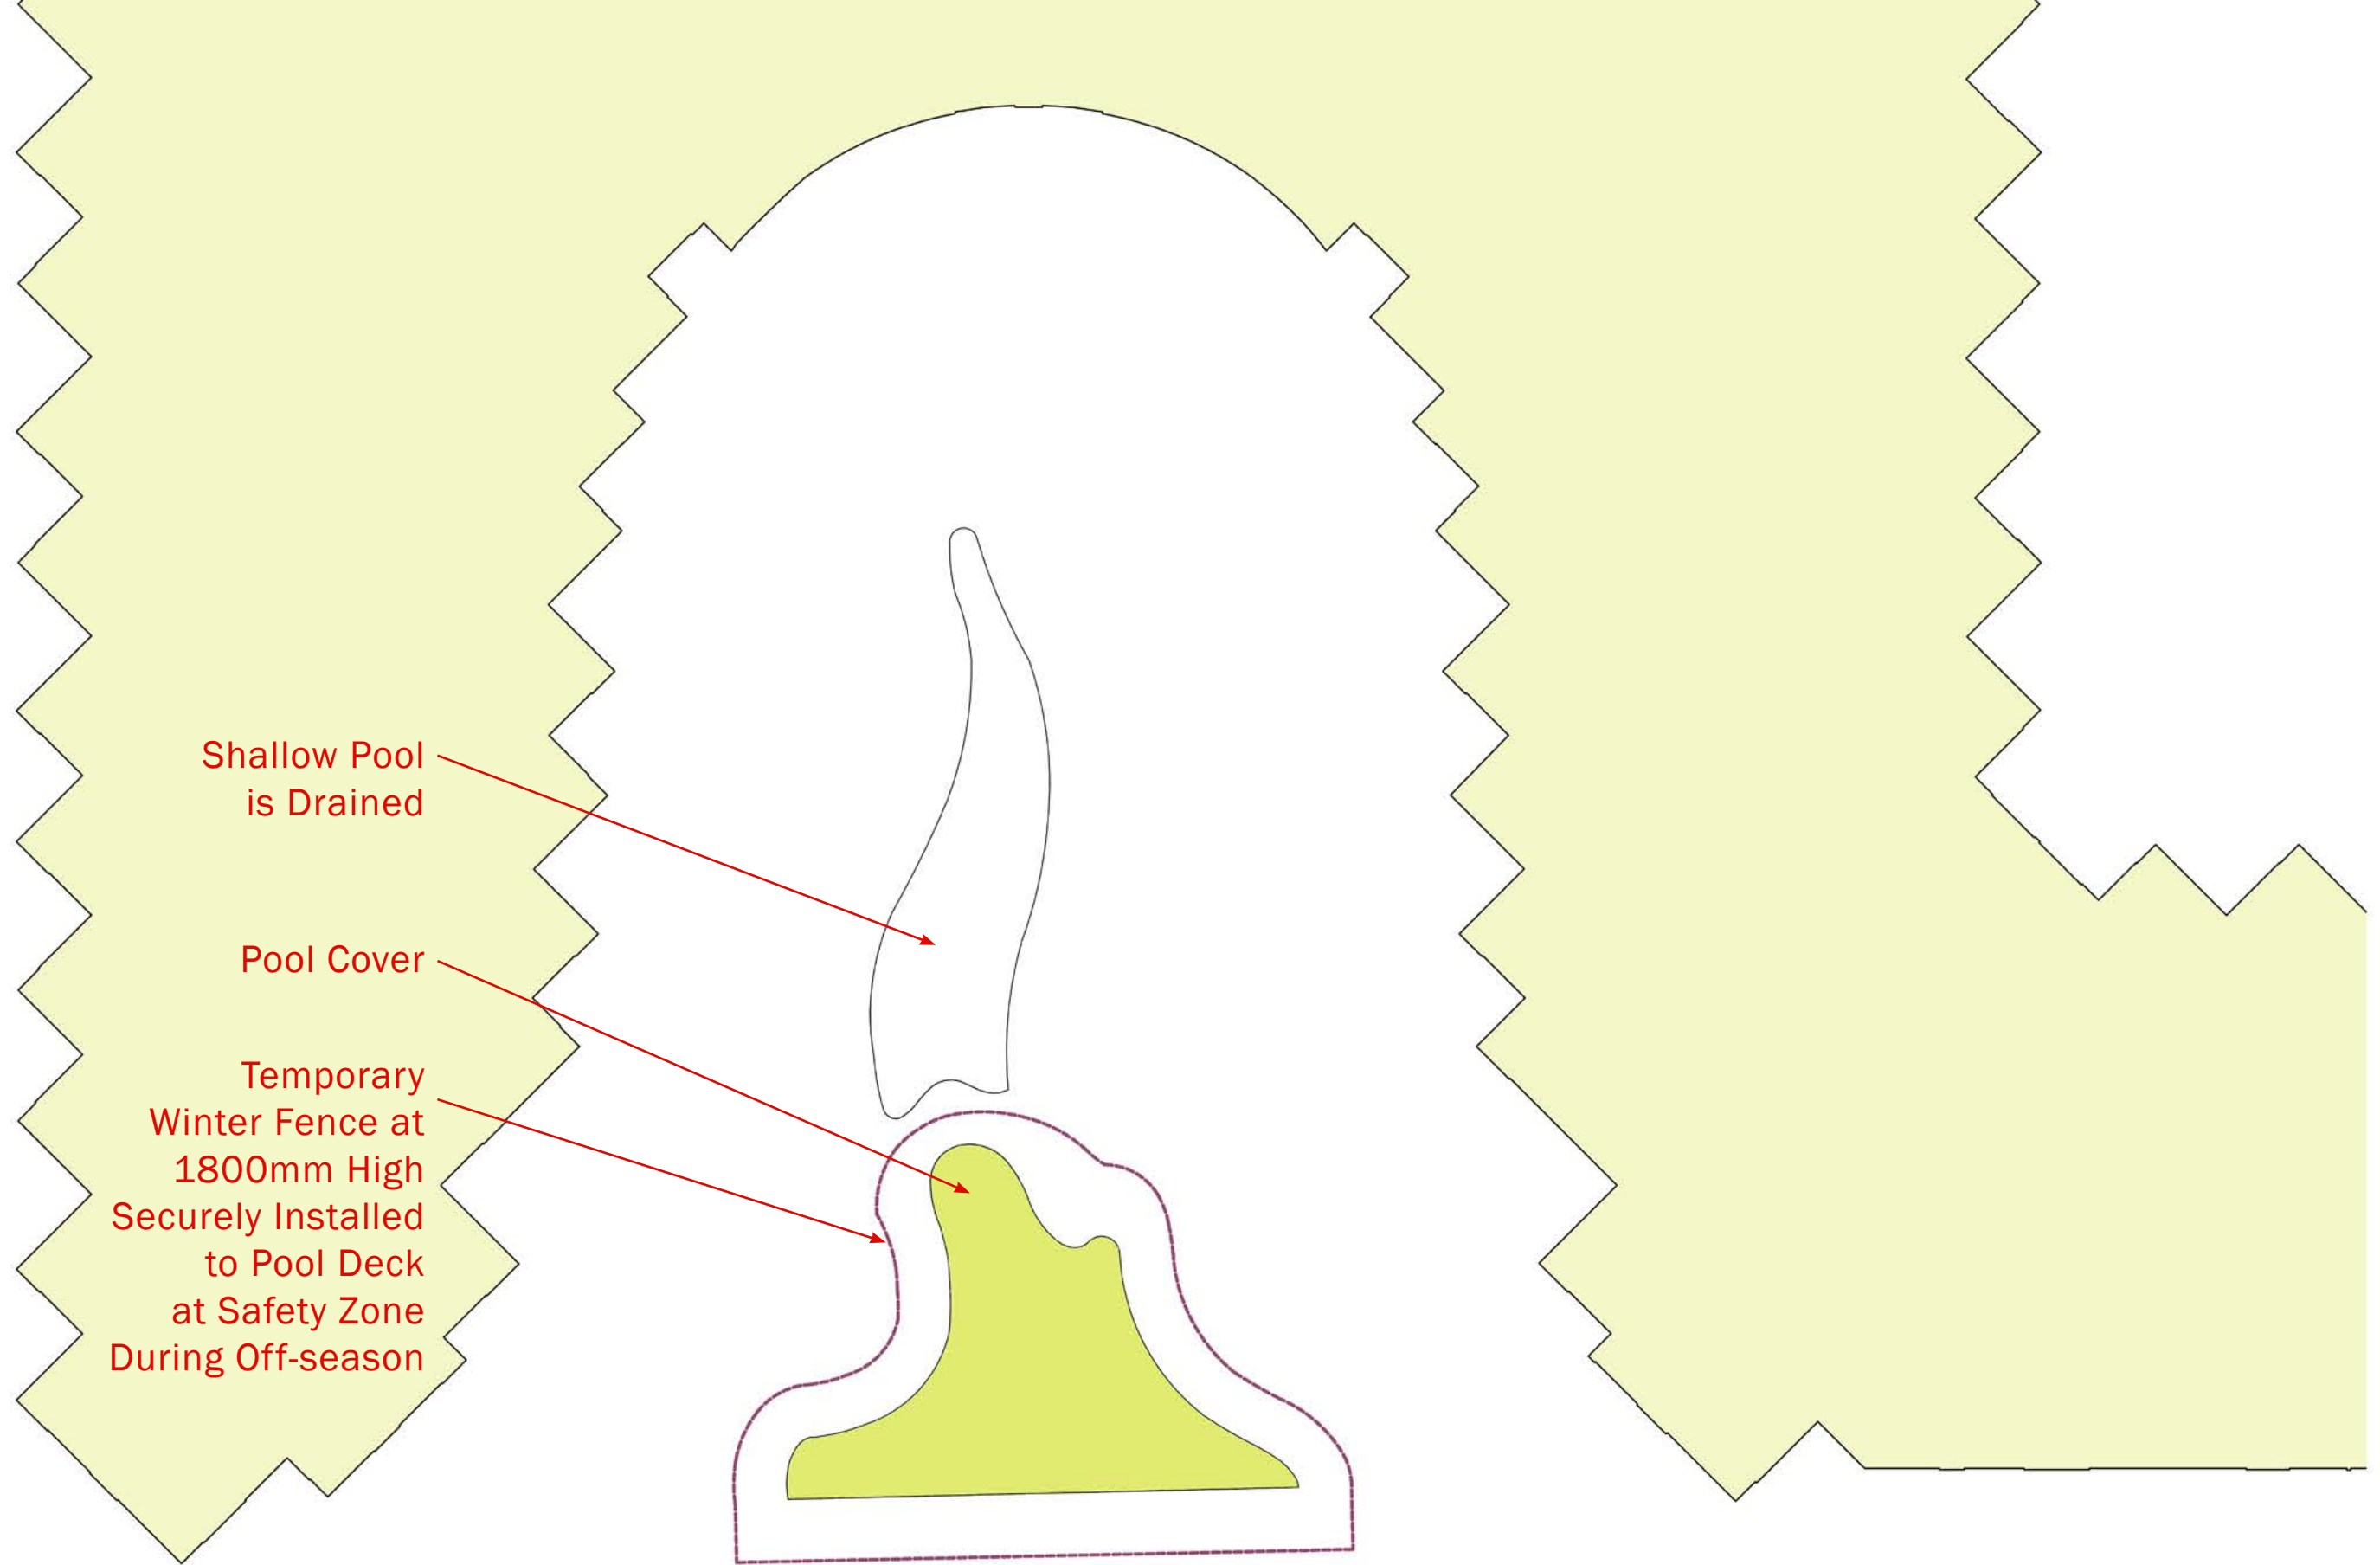

# R3/R4 AQUAVISTA

Janet  
Rosenberg  
& Studio

LANDSCAPE LAYOUT - OPTION 1

## POOL FEATURES - SUMMER SCENARIO

POOL FEATURES - SUMMER RESTRICTED ACCESS

## POOL FEATURES - WINTER SCENARIO

RAISED AREA - to accommodate height restrictions on retail level below

PAVING PATTERN w INLAYS