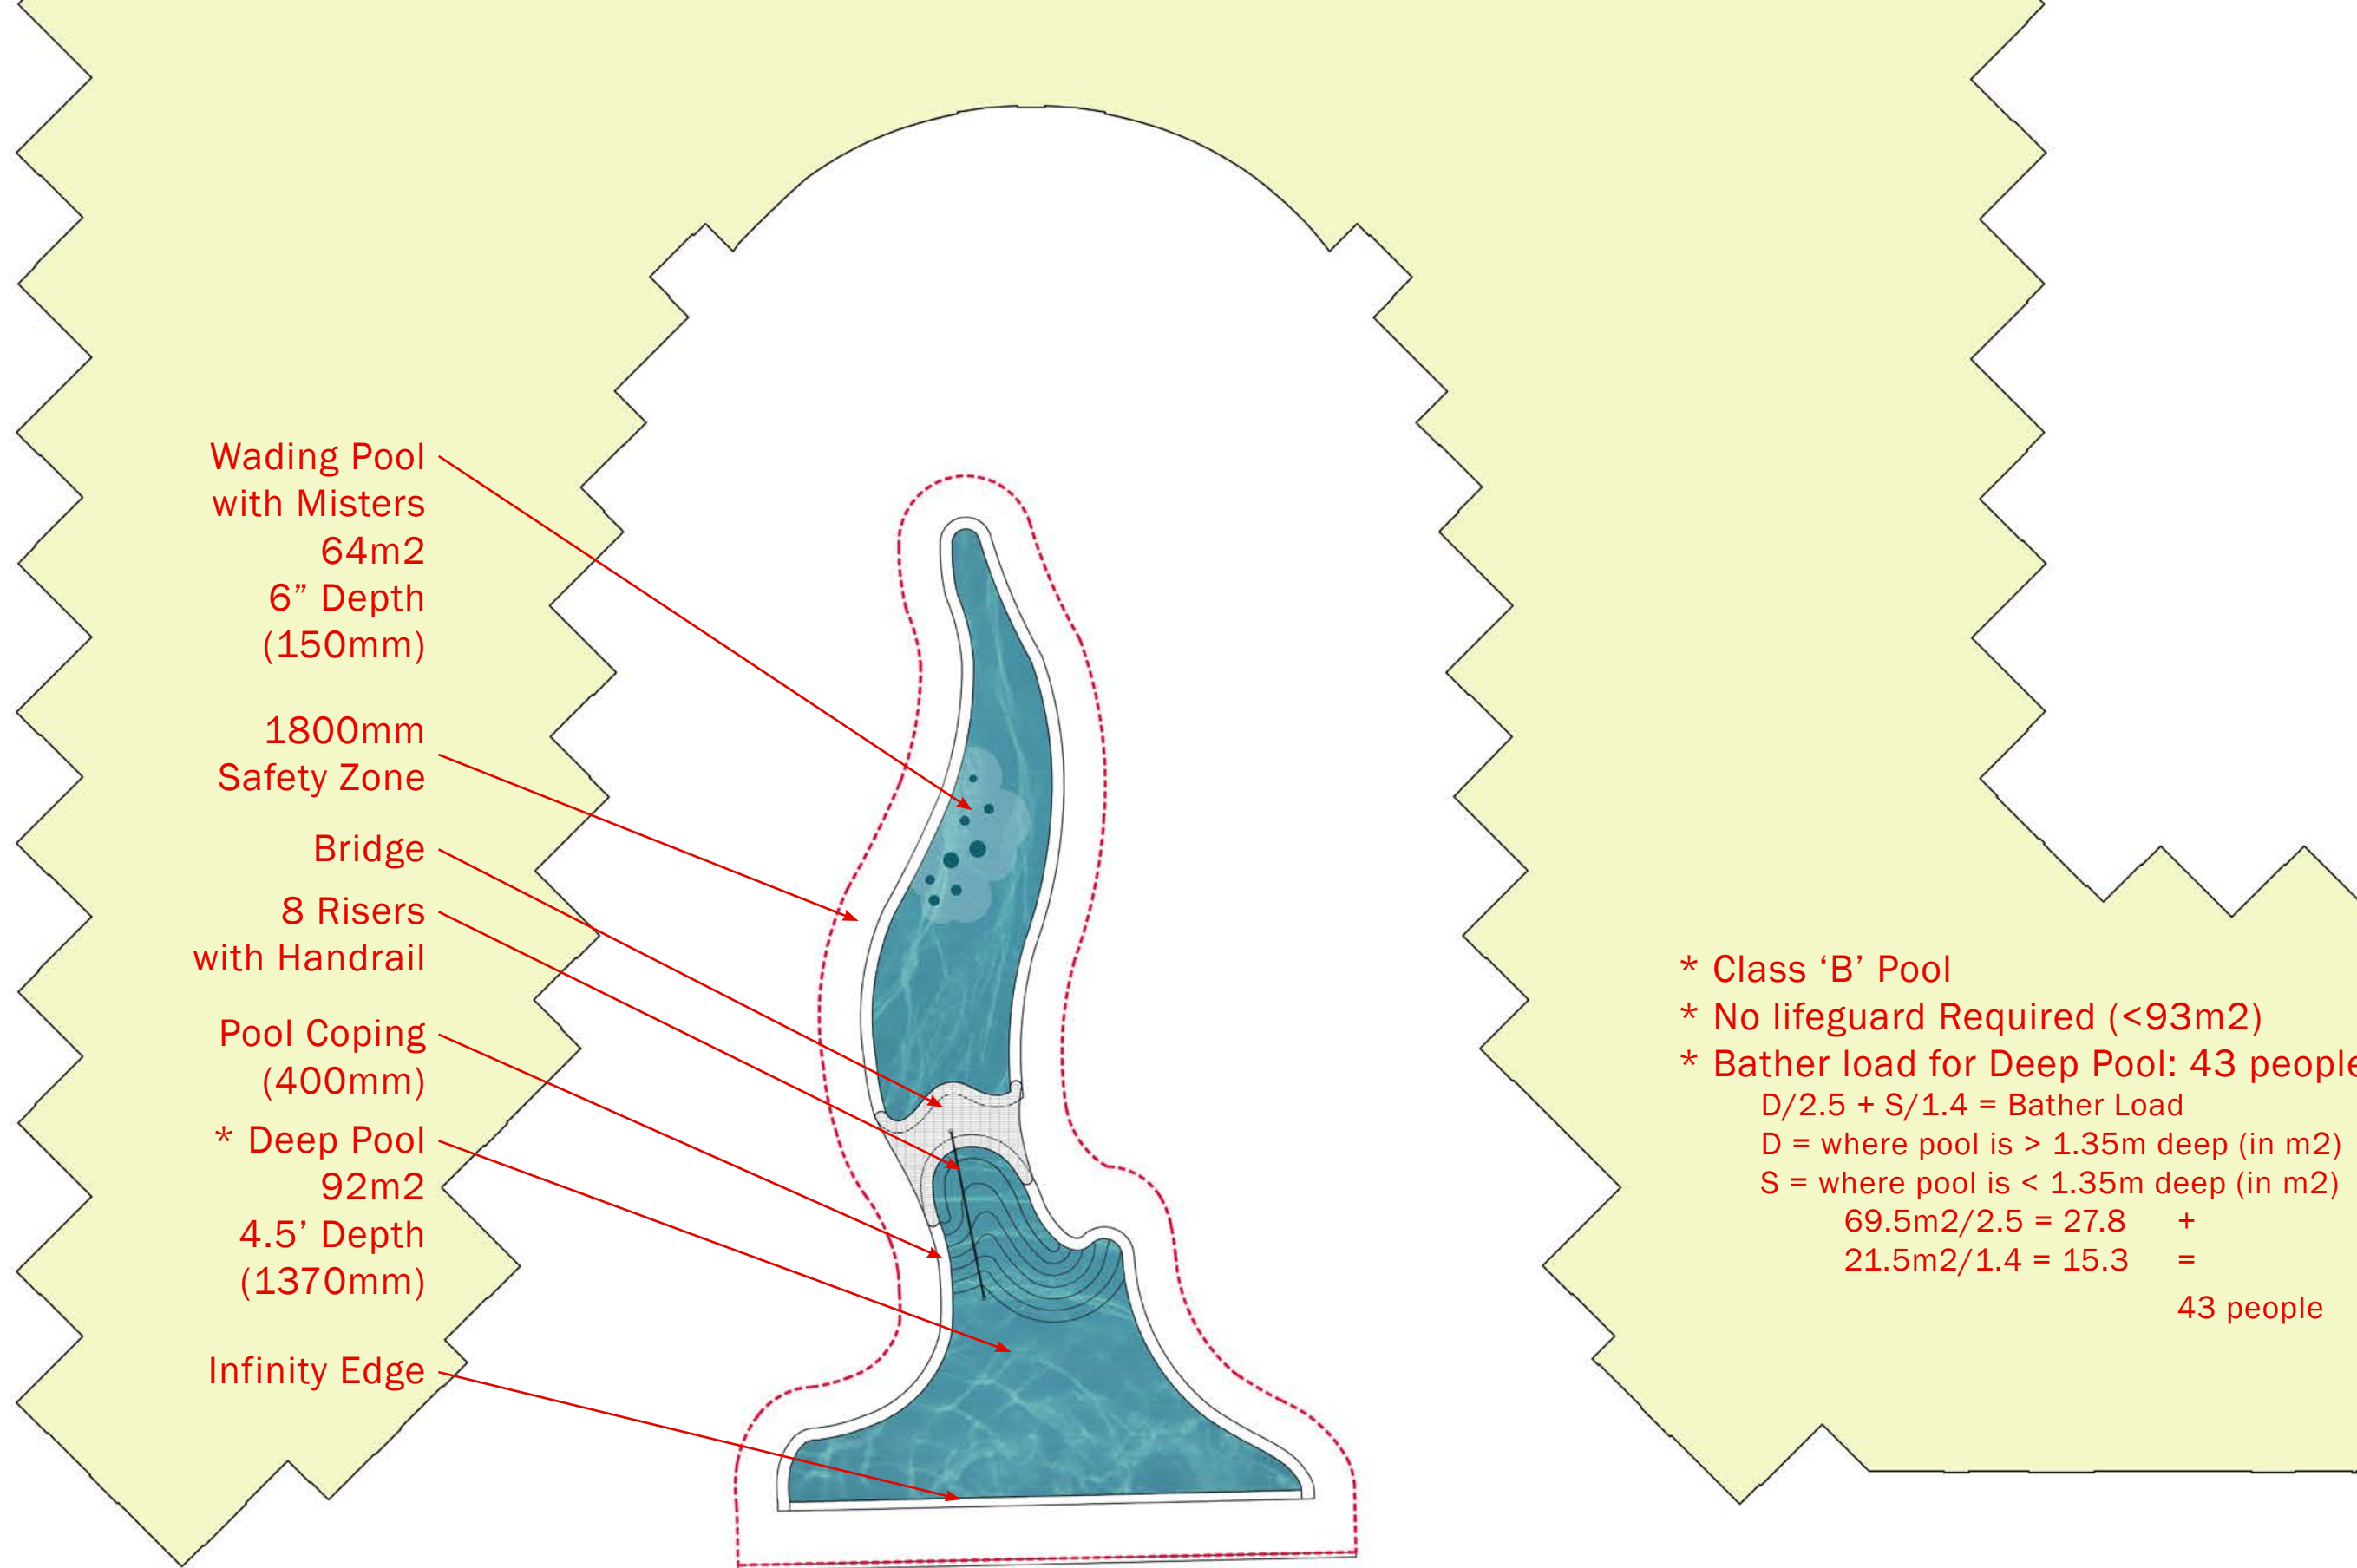


A wide-angle photograph of a large body of water, likely a lake or bay, under a bright, slightly overcast sky. In the foreground, a person is swimming freestyle in the dark water. The middle ground shows a large, forested island with some buildings. Several sailboats are scattered across the water. The overall scene is serene and scenic.

# R3/R4 AQUAVISTA

Janet  
Rosenberg  
& Studio

LANDSCAPE LAYOUT - OPTION 1

## POOL FEATURES - SUMMER SCENARIO

POOL FEATURES - SUMMER RESTRICTED ACCESS

## POOL FEATURES - WINTER SCENARIO

RAISED AREA - to accommodate height restrictions on retail level below

PAVING PATTERN w INLAYS