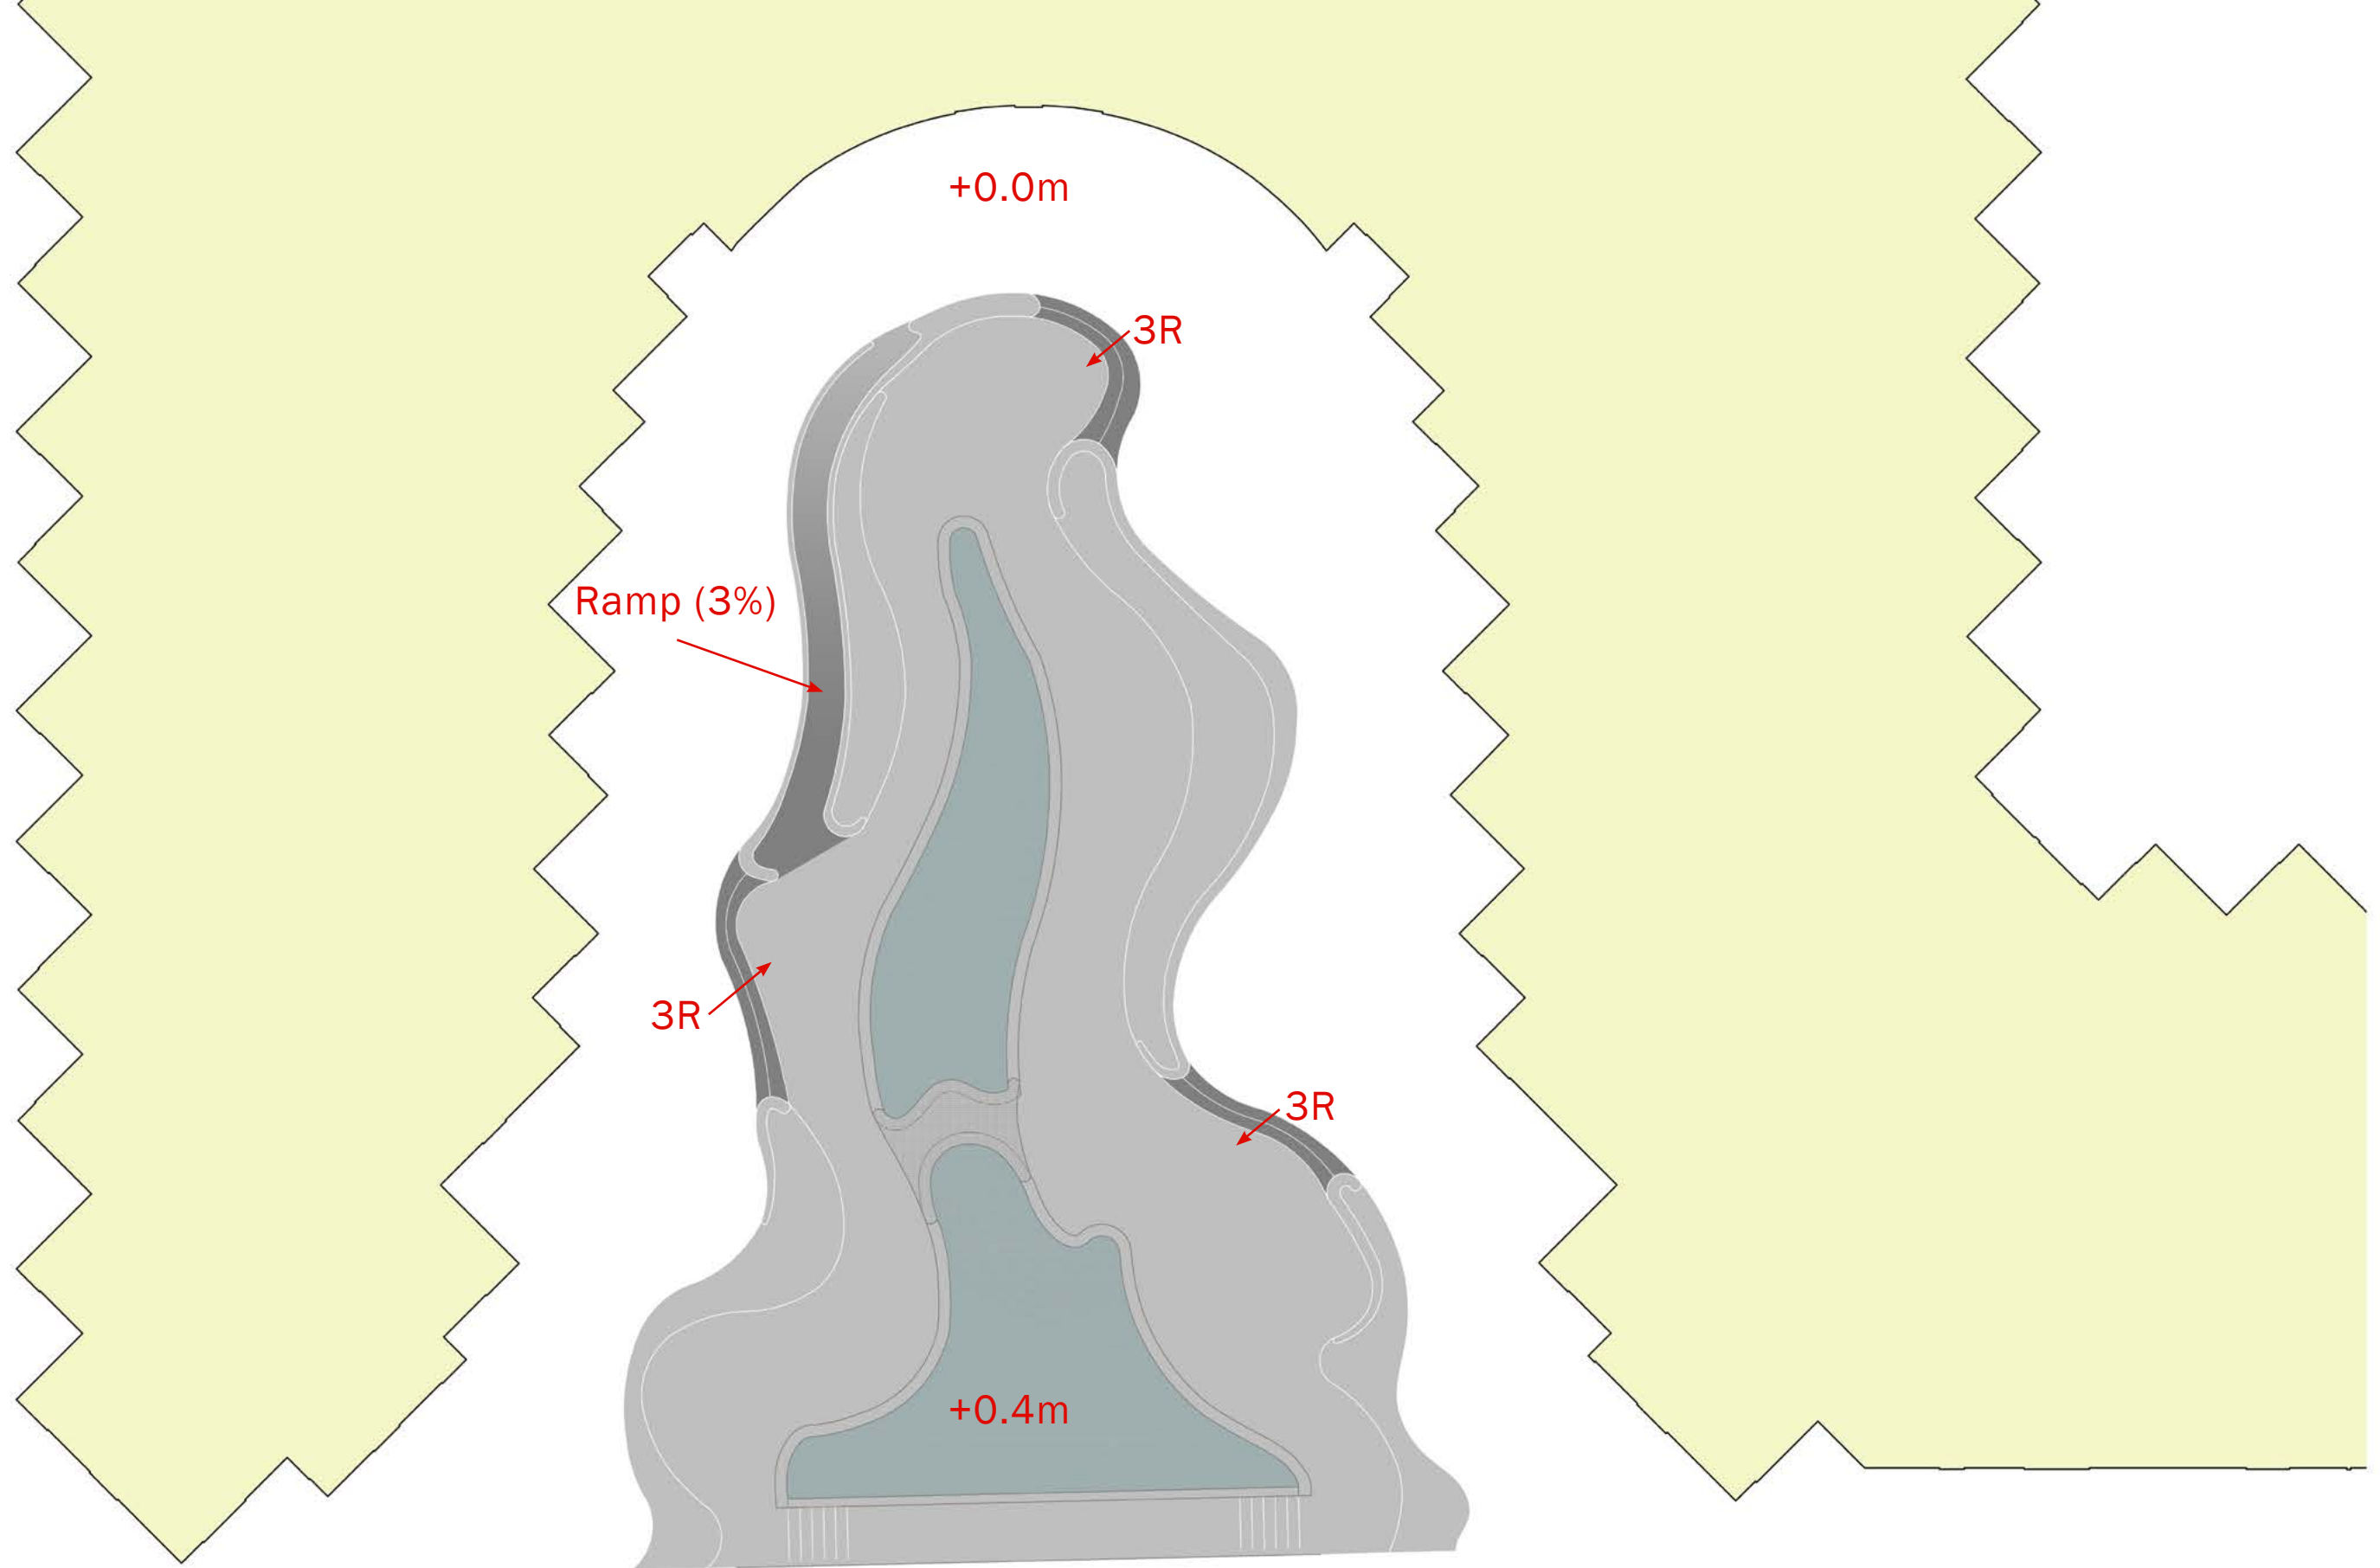

# R3/R4 AQUAVISTA

Janet  
Rosenberg  
& Studio

LANDSCAPE LAYOUT - OPTION 1

## POOL FEATURES - WINTER SCENARIO

RAISED AREA - to accommodate height restrictions on retail level below

PAVING PATTERN w INLAYS