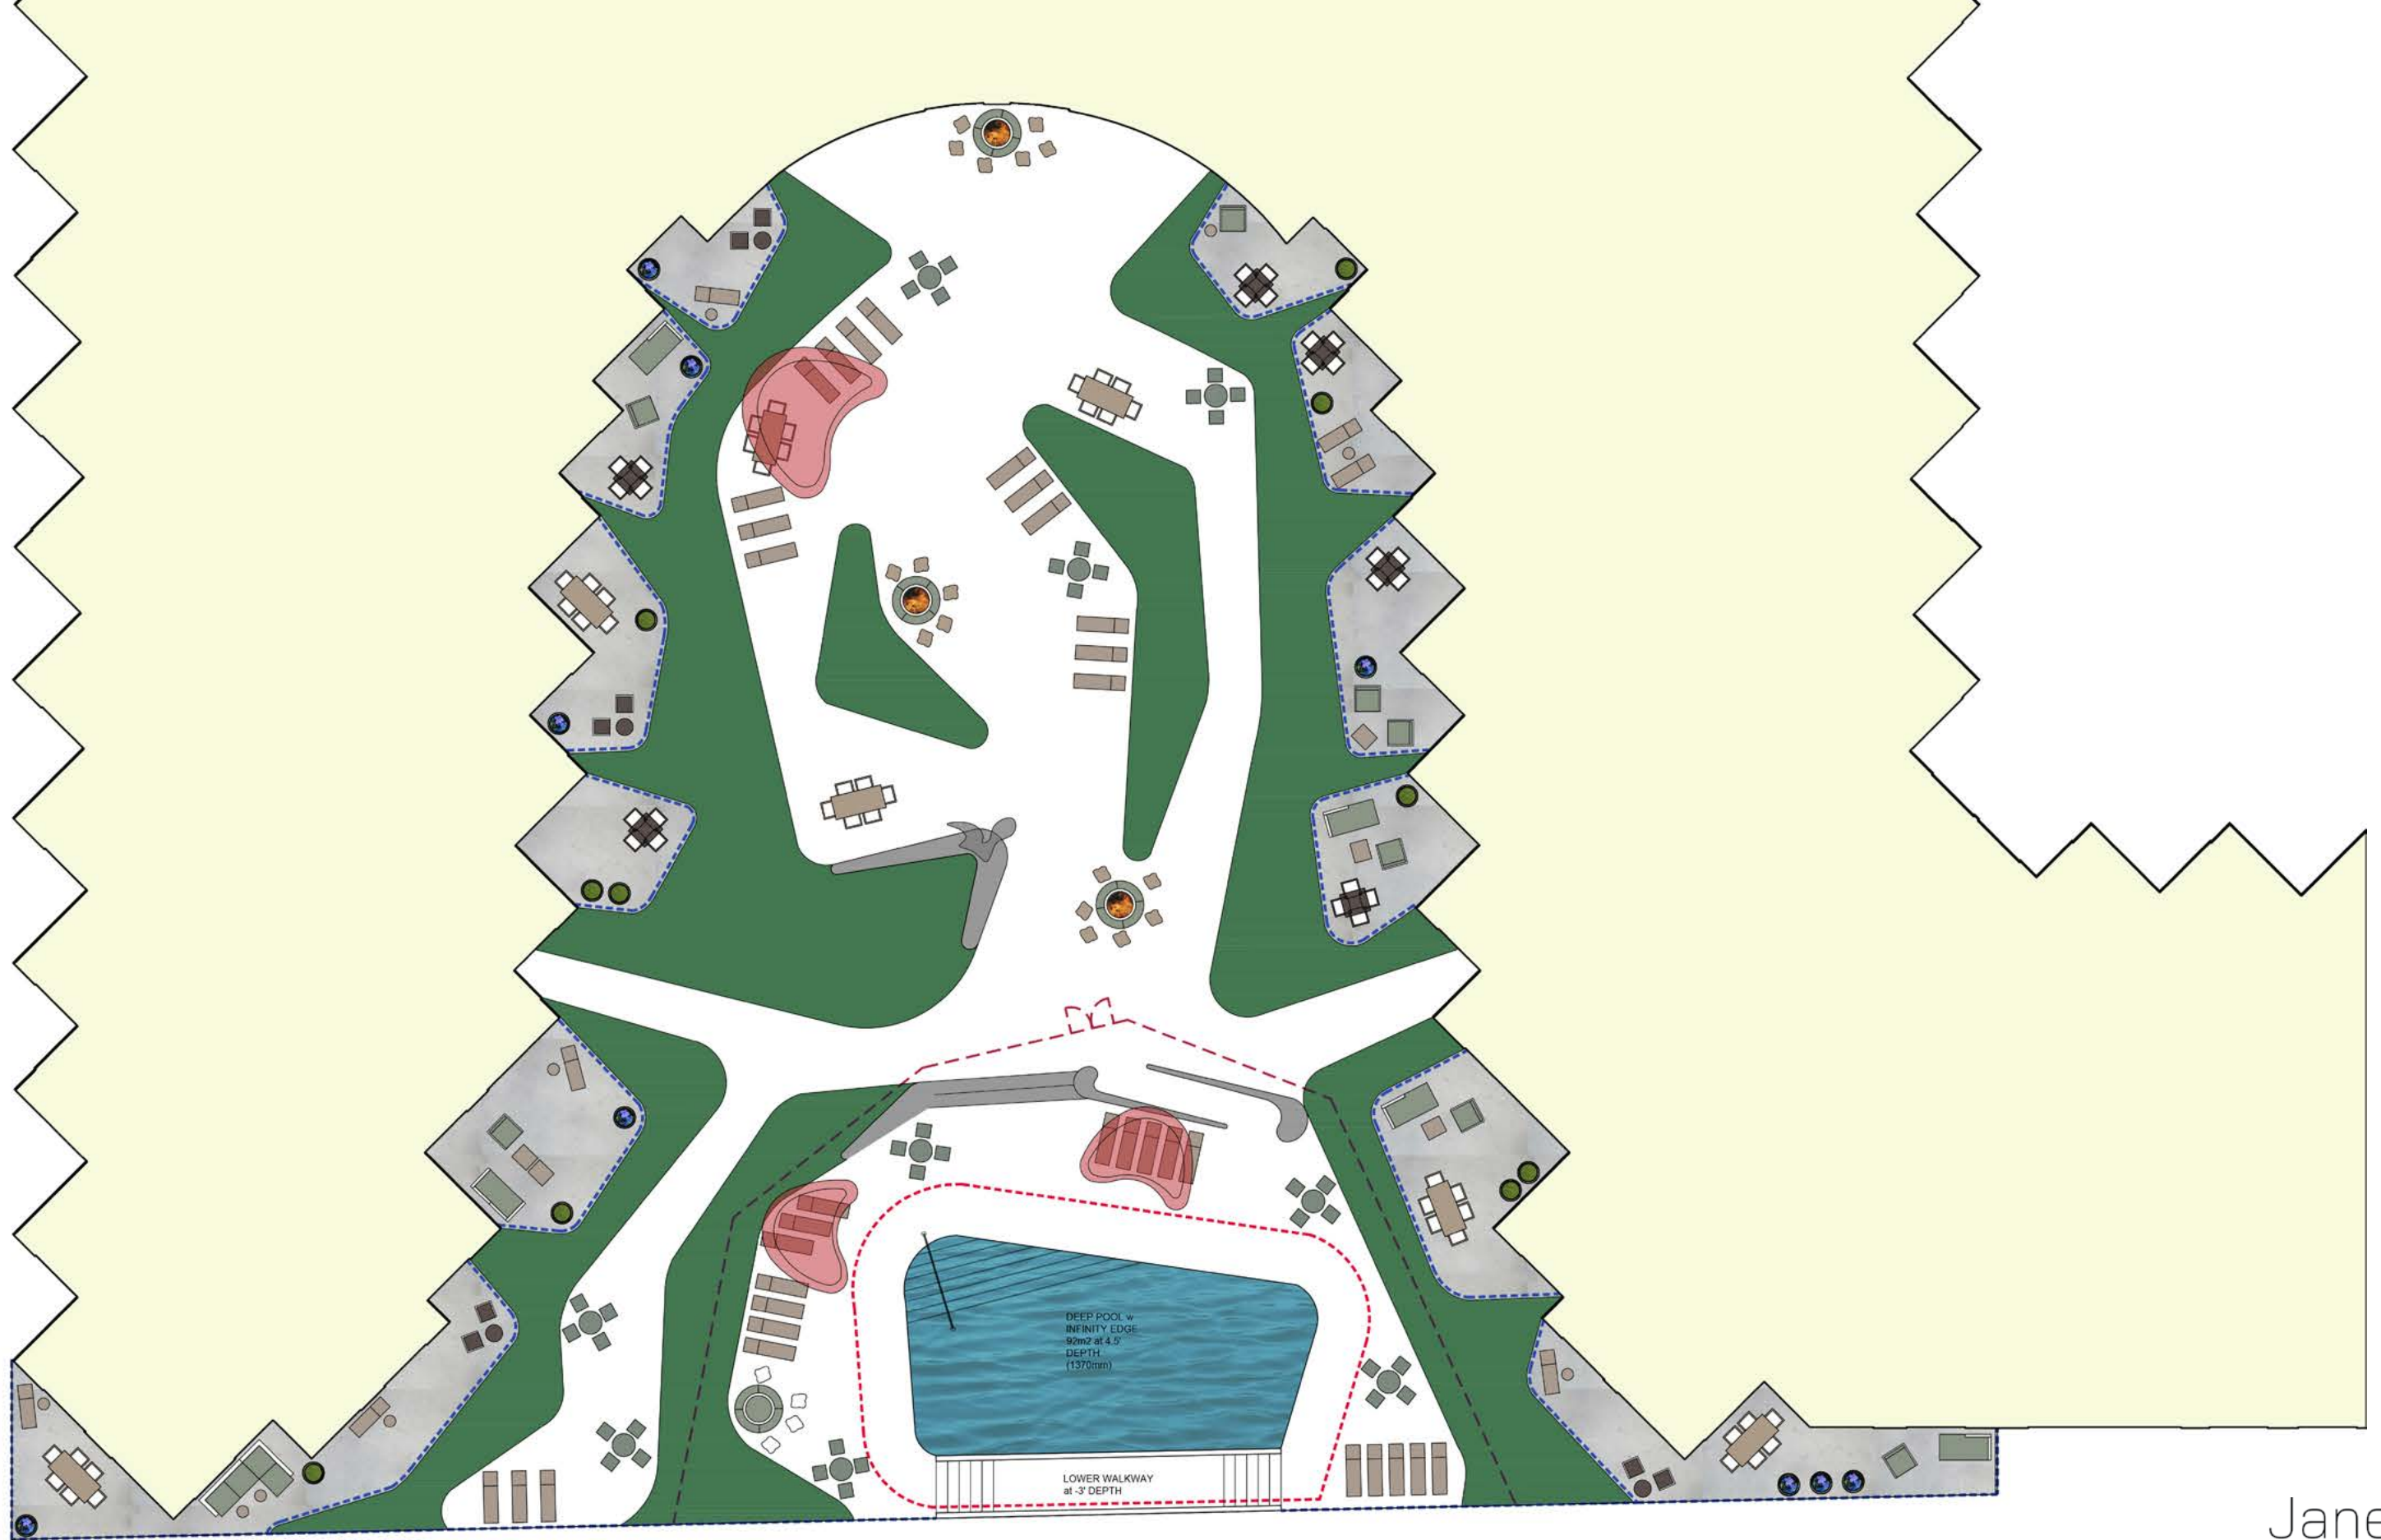

R3/R4 AQUAVISTA

1. PREVIOUS PLAN

2. FINAL PLAN

FINAL PLAN (no vegetation)

PRIVACY FENCE - OPTION 1

PRIVACY FENCE - OPTION 2

FENCING TYPES

OVERVIEW

DETAIL VIEW

Janet
Rosenberg
& Studio
Landscape Architecture and Urban Design

PATIO AREAS

COMMENTS:

- * Dining Area - provide 3 dining sets
- * Planting - provide privacy for dining areas

2. AMENITY LEVEL - REVISED PLAN