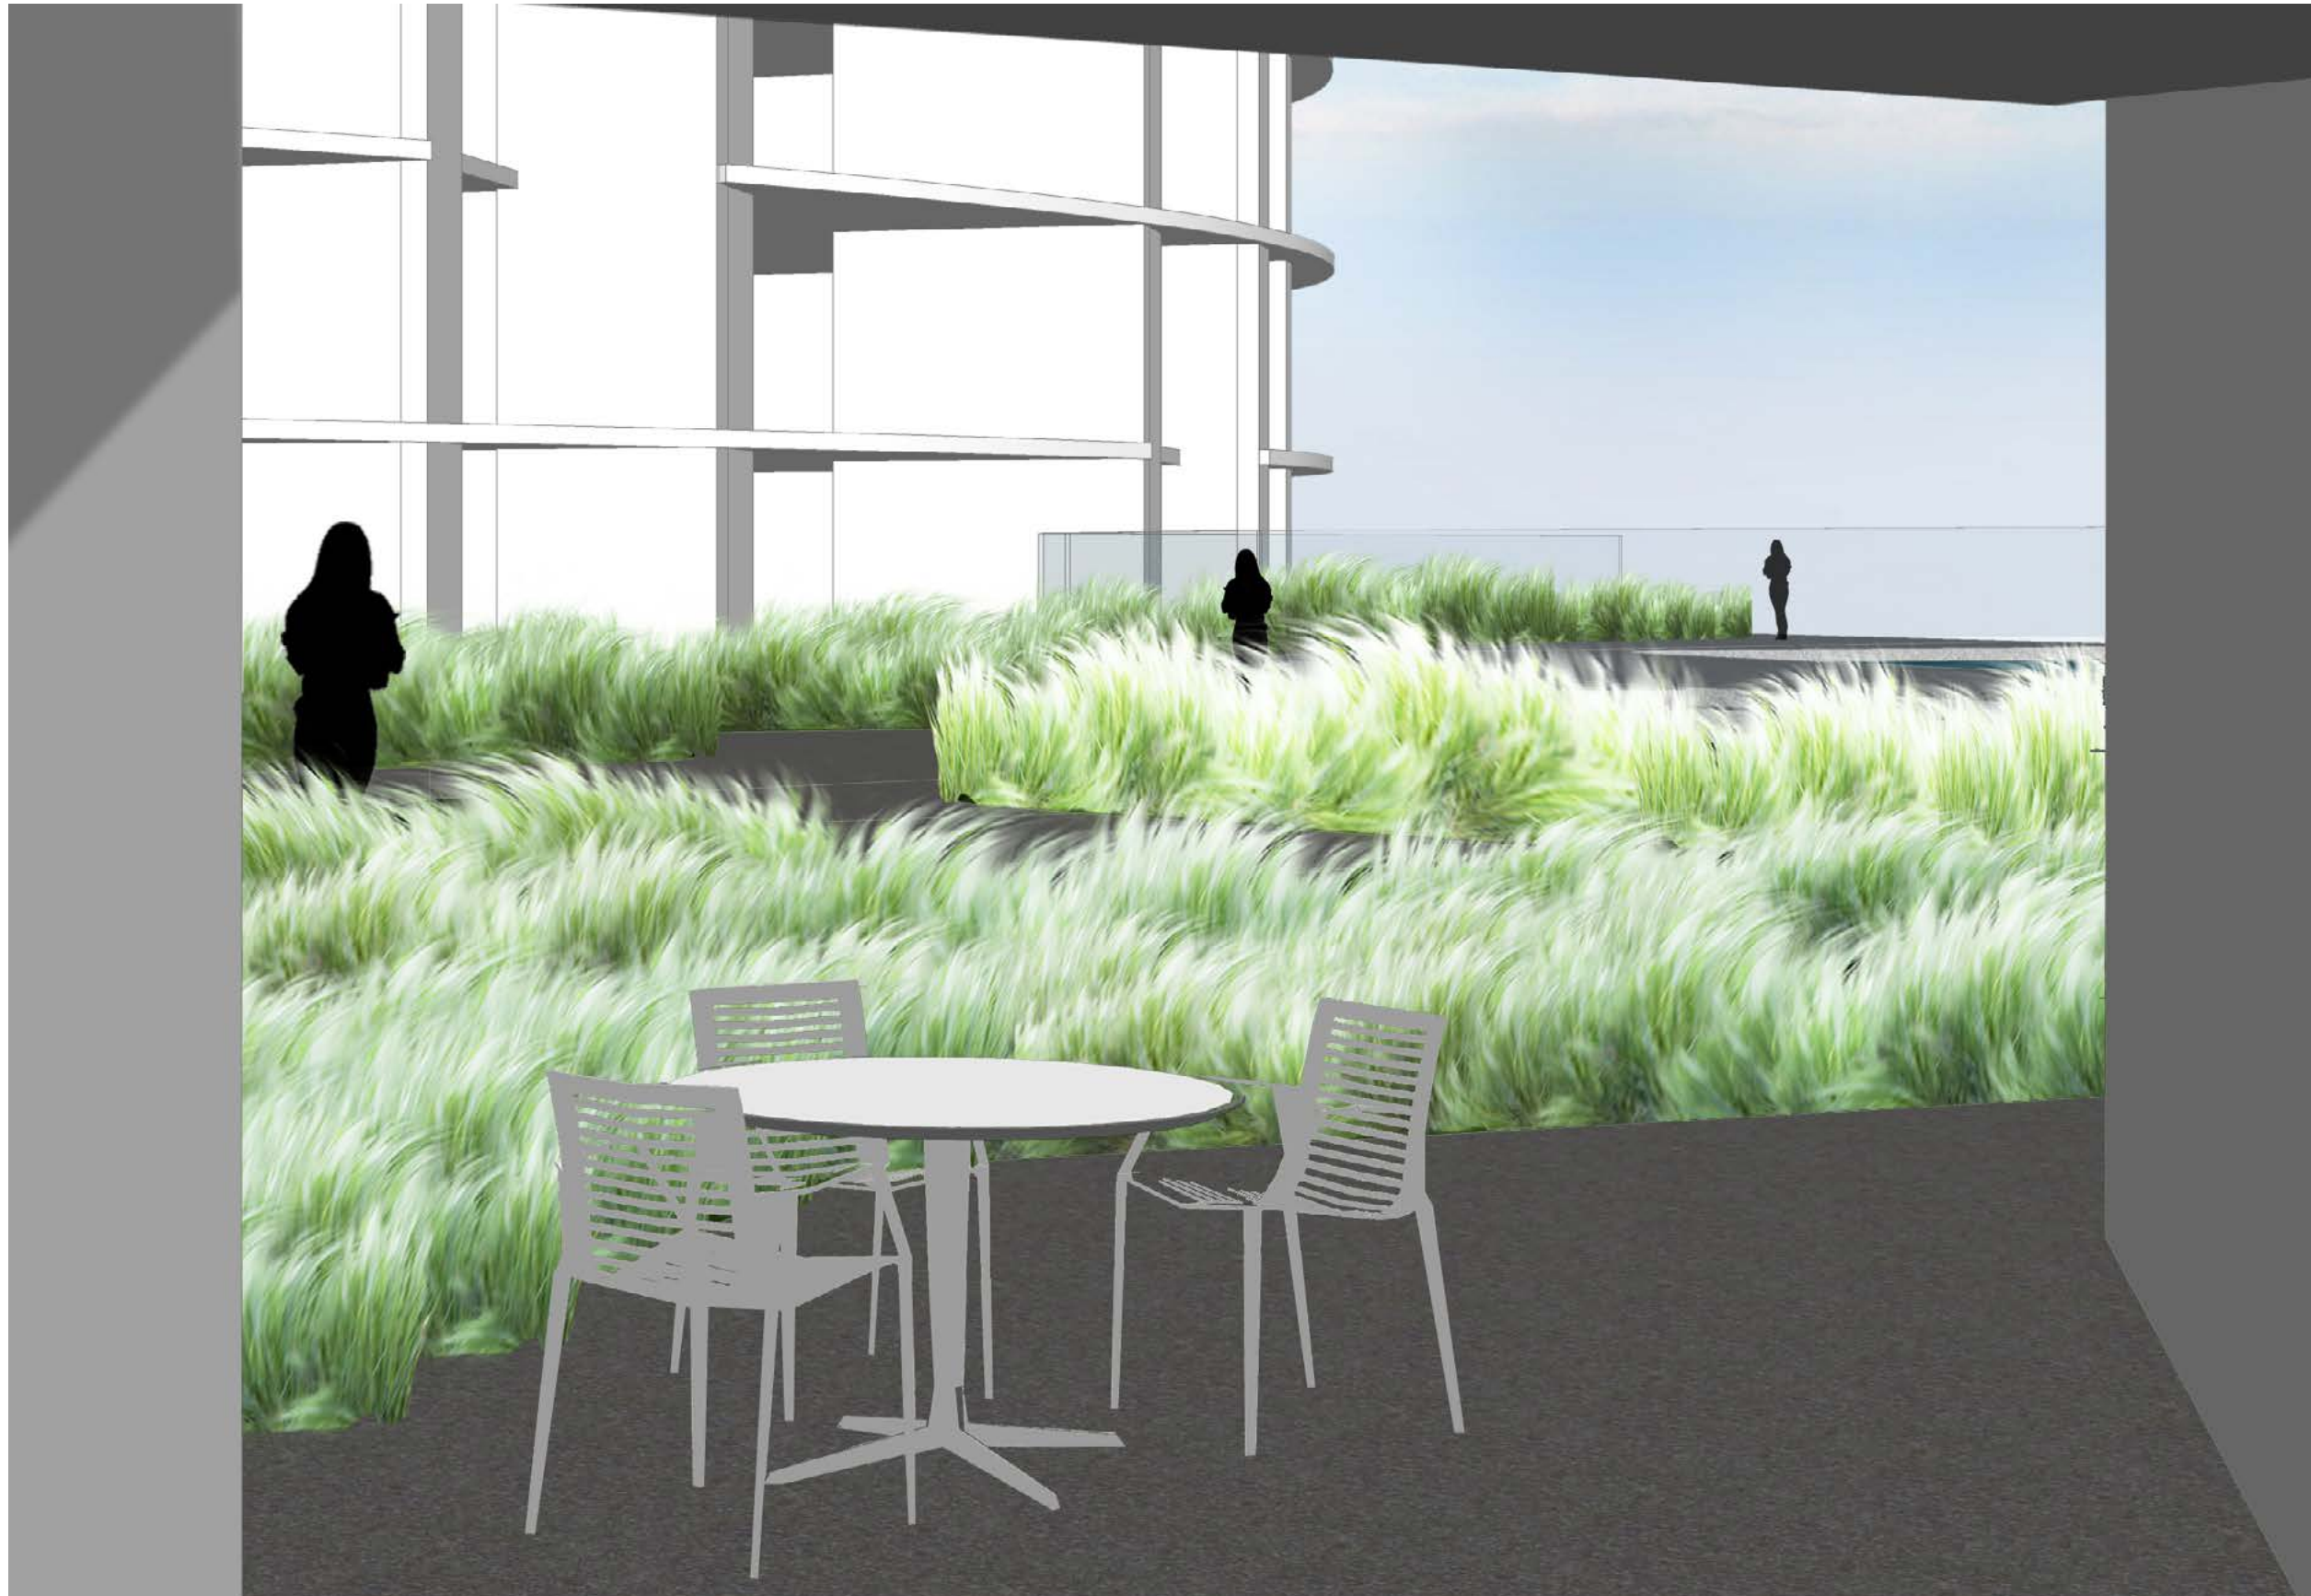

R3/R4 AQUAVISTA

1. PREVIOUS PLAN

2. FINAL PLAN

FINAL PLAN (no vegetation)

PRIVACY FENCE - OPTION 1

PRIVACY FENCE - OPTION 2

FENCING TYPES

OVERVIEW

DETAIL VIEW

Janet
Rosenberg
& Studio
Landscape Architecture and Urban Design

PATIO AREAS

COMMENTS:

- * Dining Area - provide 3 dining sets
- * Planting - provide privacy for dining areas

2. AMENITY LEVEL - REVISED PLAN