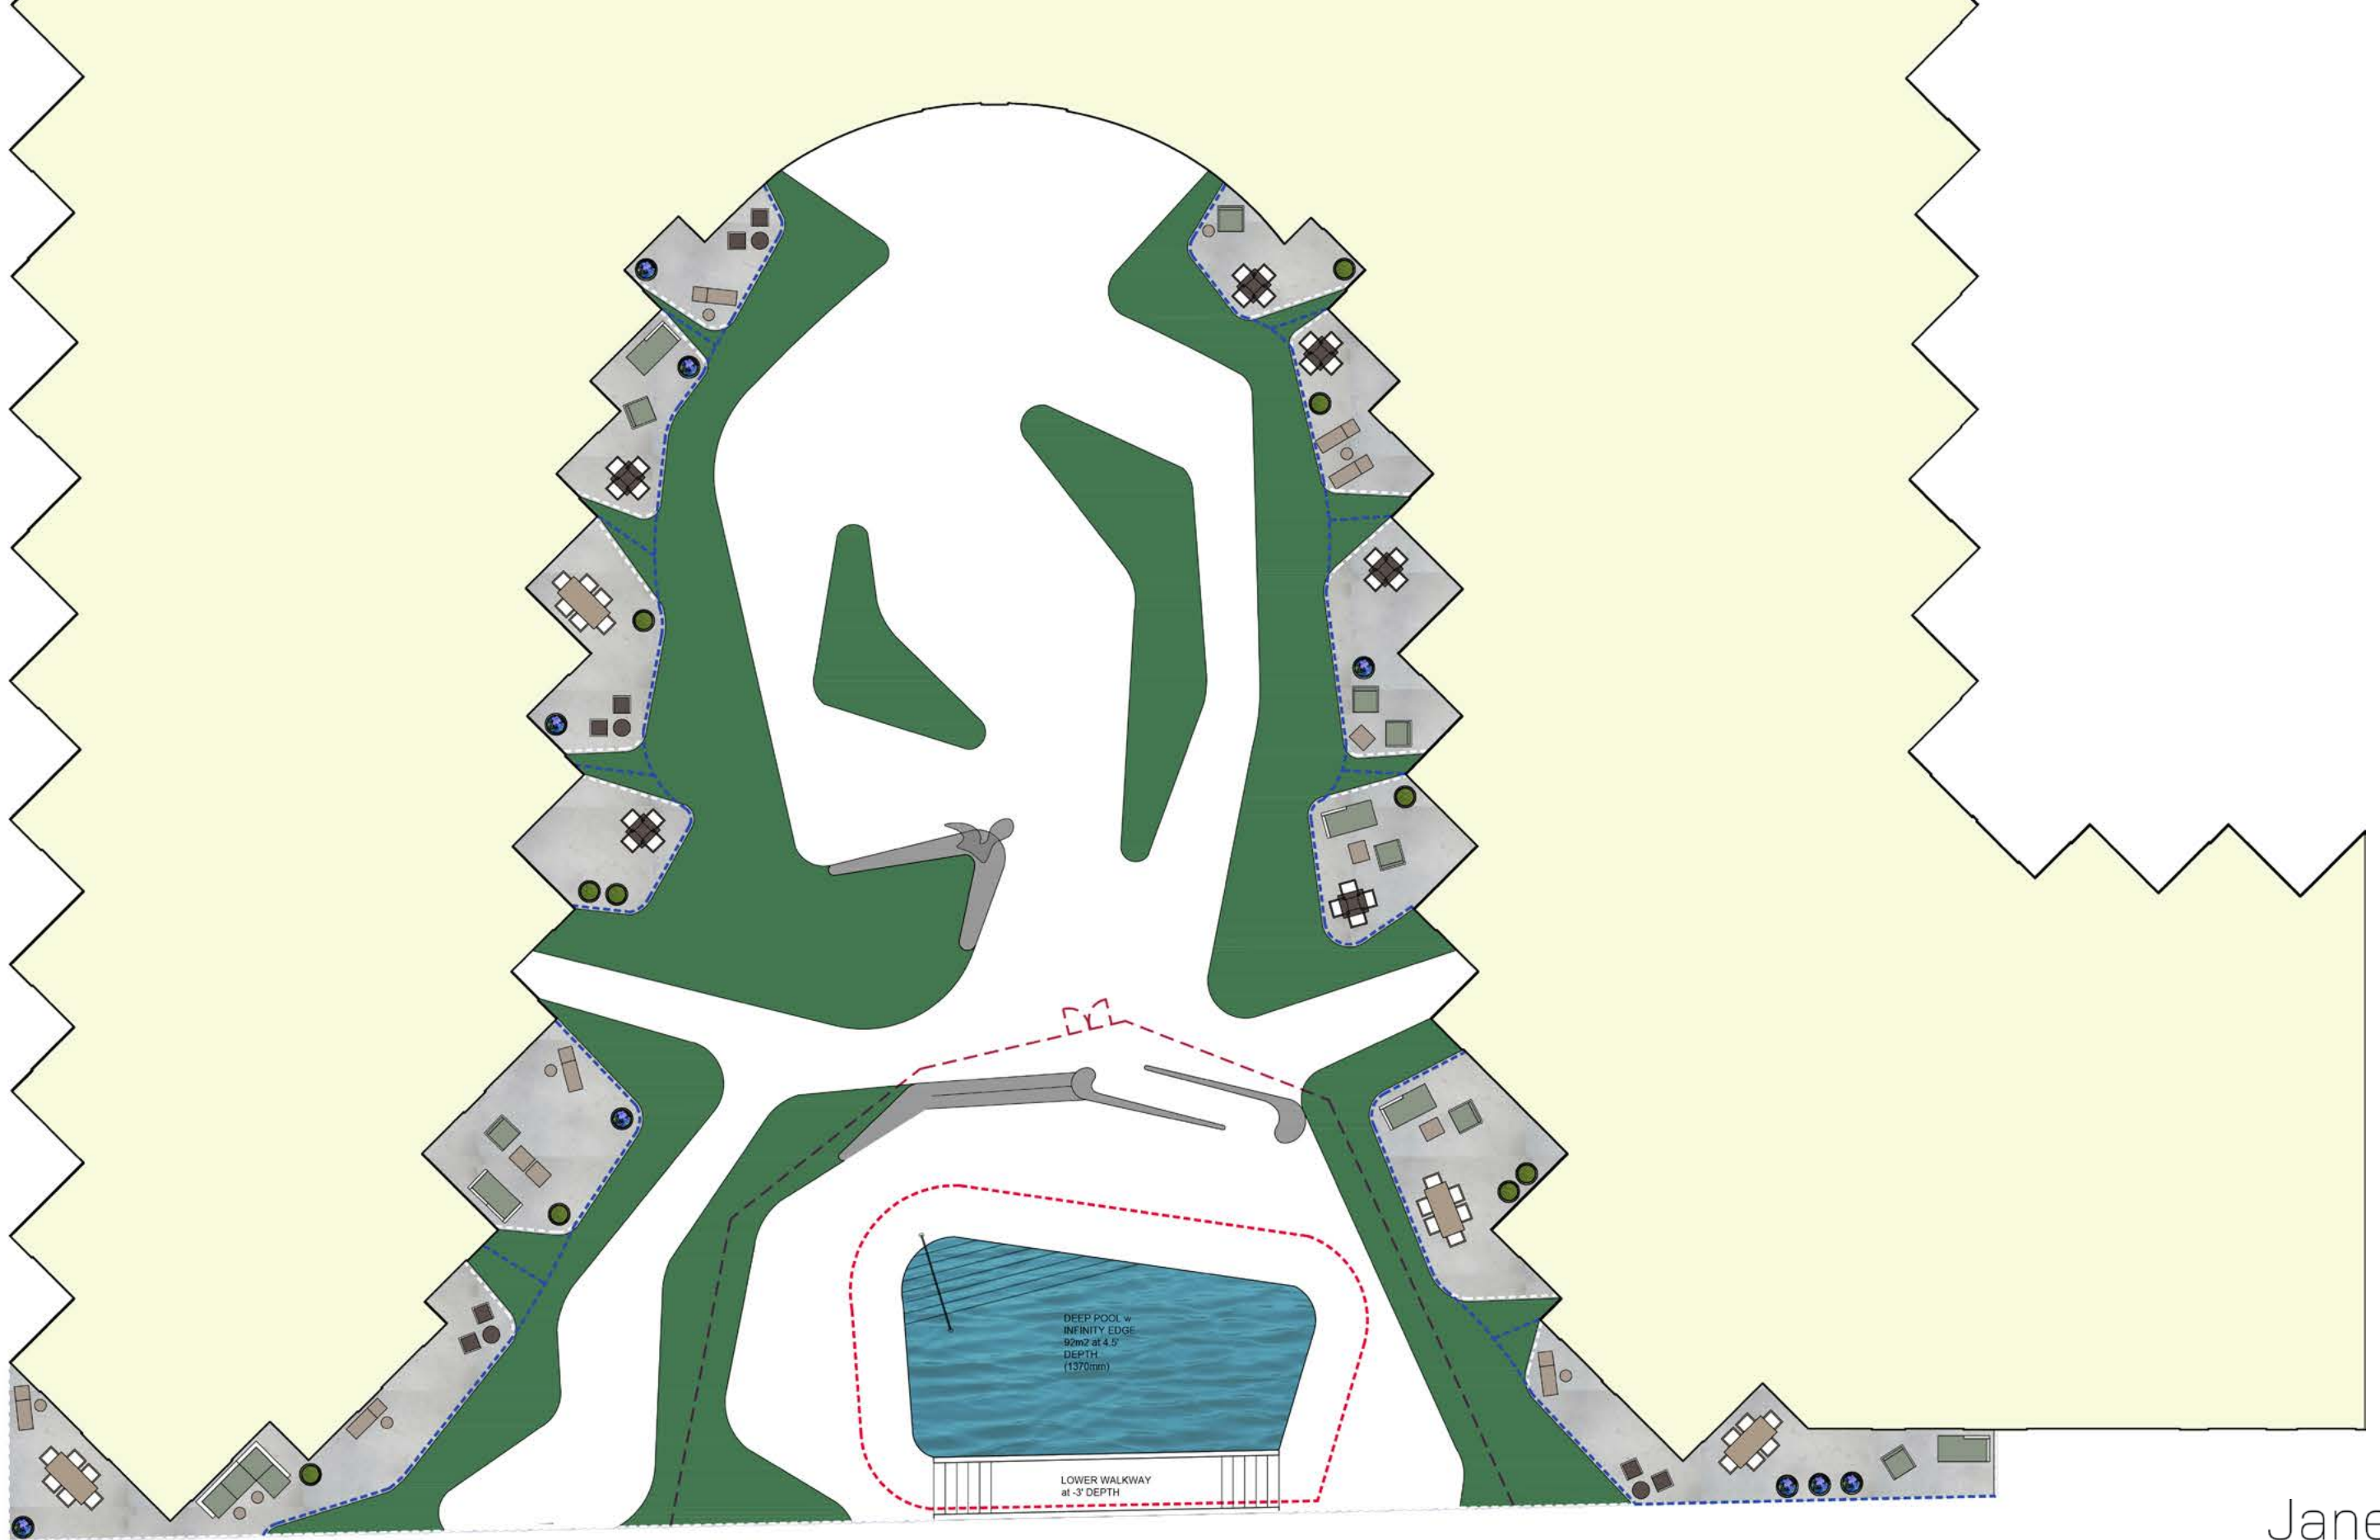

R3/R4 AQUAVISTA

1. PREVIOUS PLAN

2. FINAL PLAN

FINAL PLAN (no vegetation)

PRIVACY FENCE - OPTION 1

PRIVACY FENCE - OPTION 2

FENCING TYPES

OVERVIEW

DETAIL VIEW

Janet
Rosenberg
& Studio
Landscape Architecture and Urban Design

PATIO AREAS

COMMENTS:

- * Dining Area - provide 3 dining sets
- * Planting - provide privacy for dining areas

2. AMENITY LEVEL - REVISED PLAN