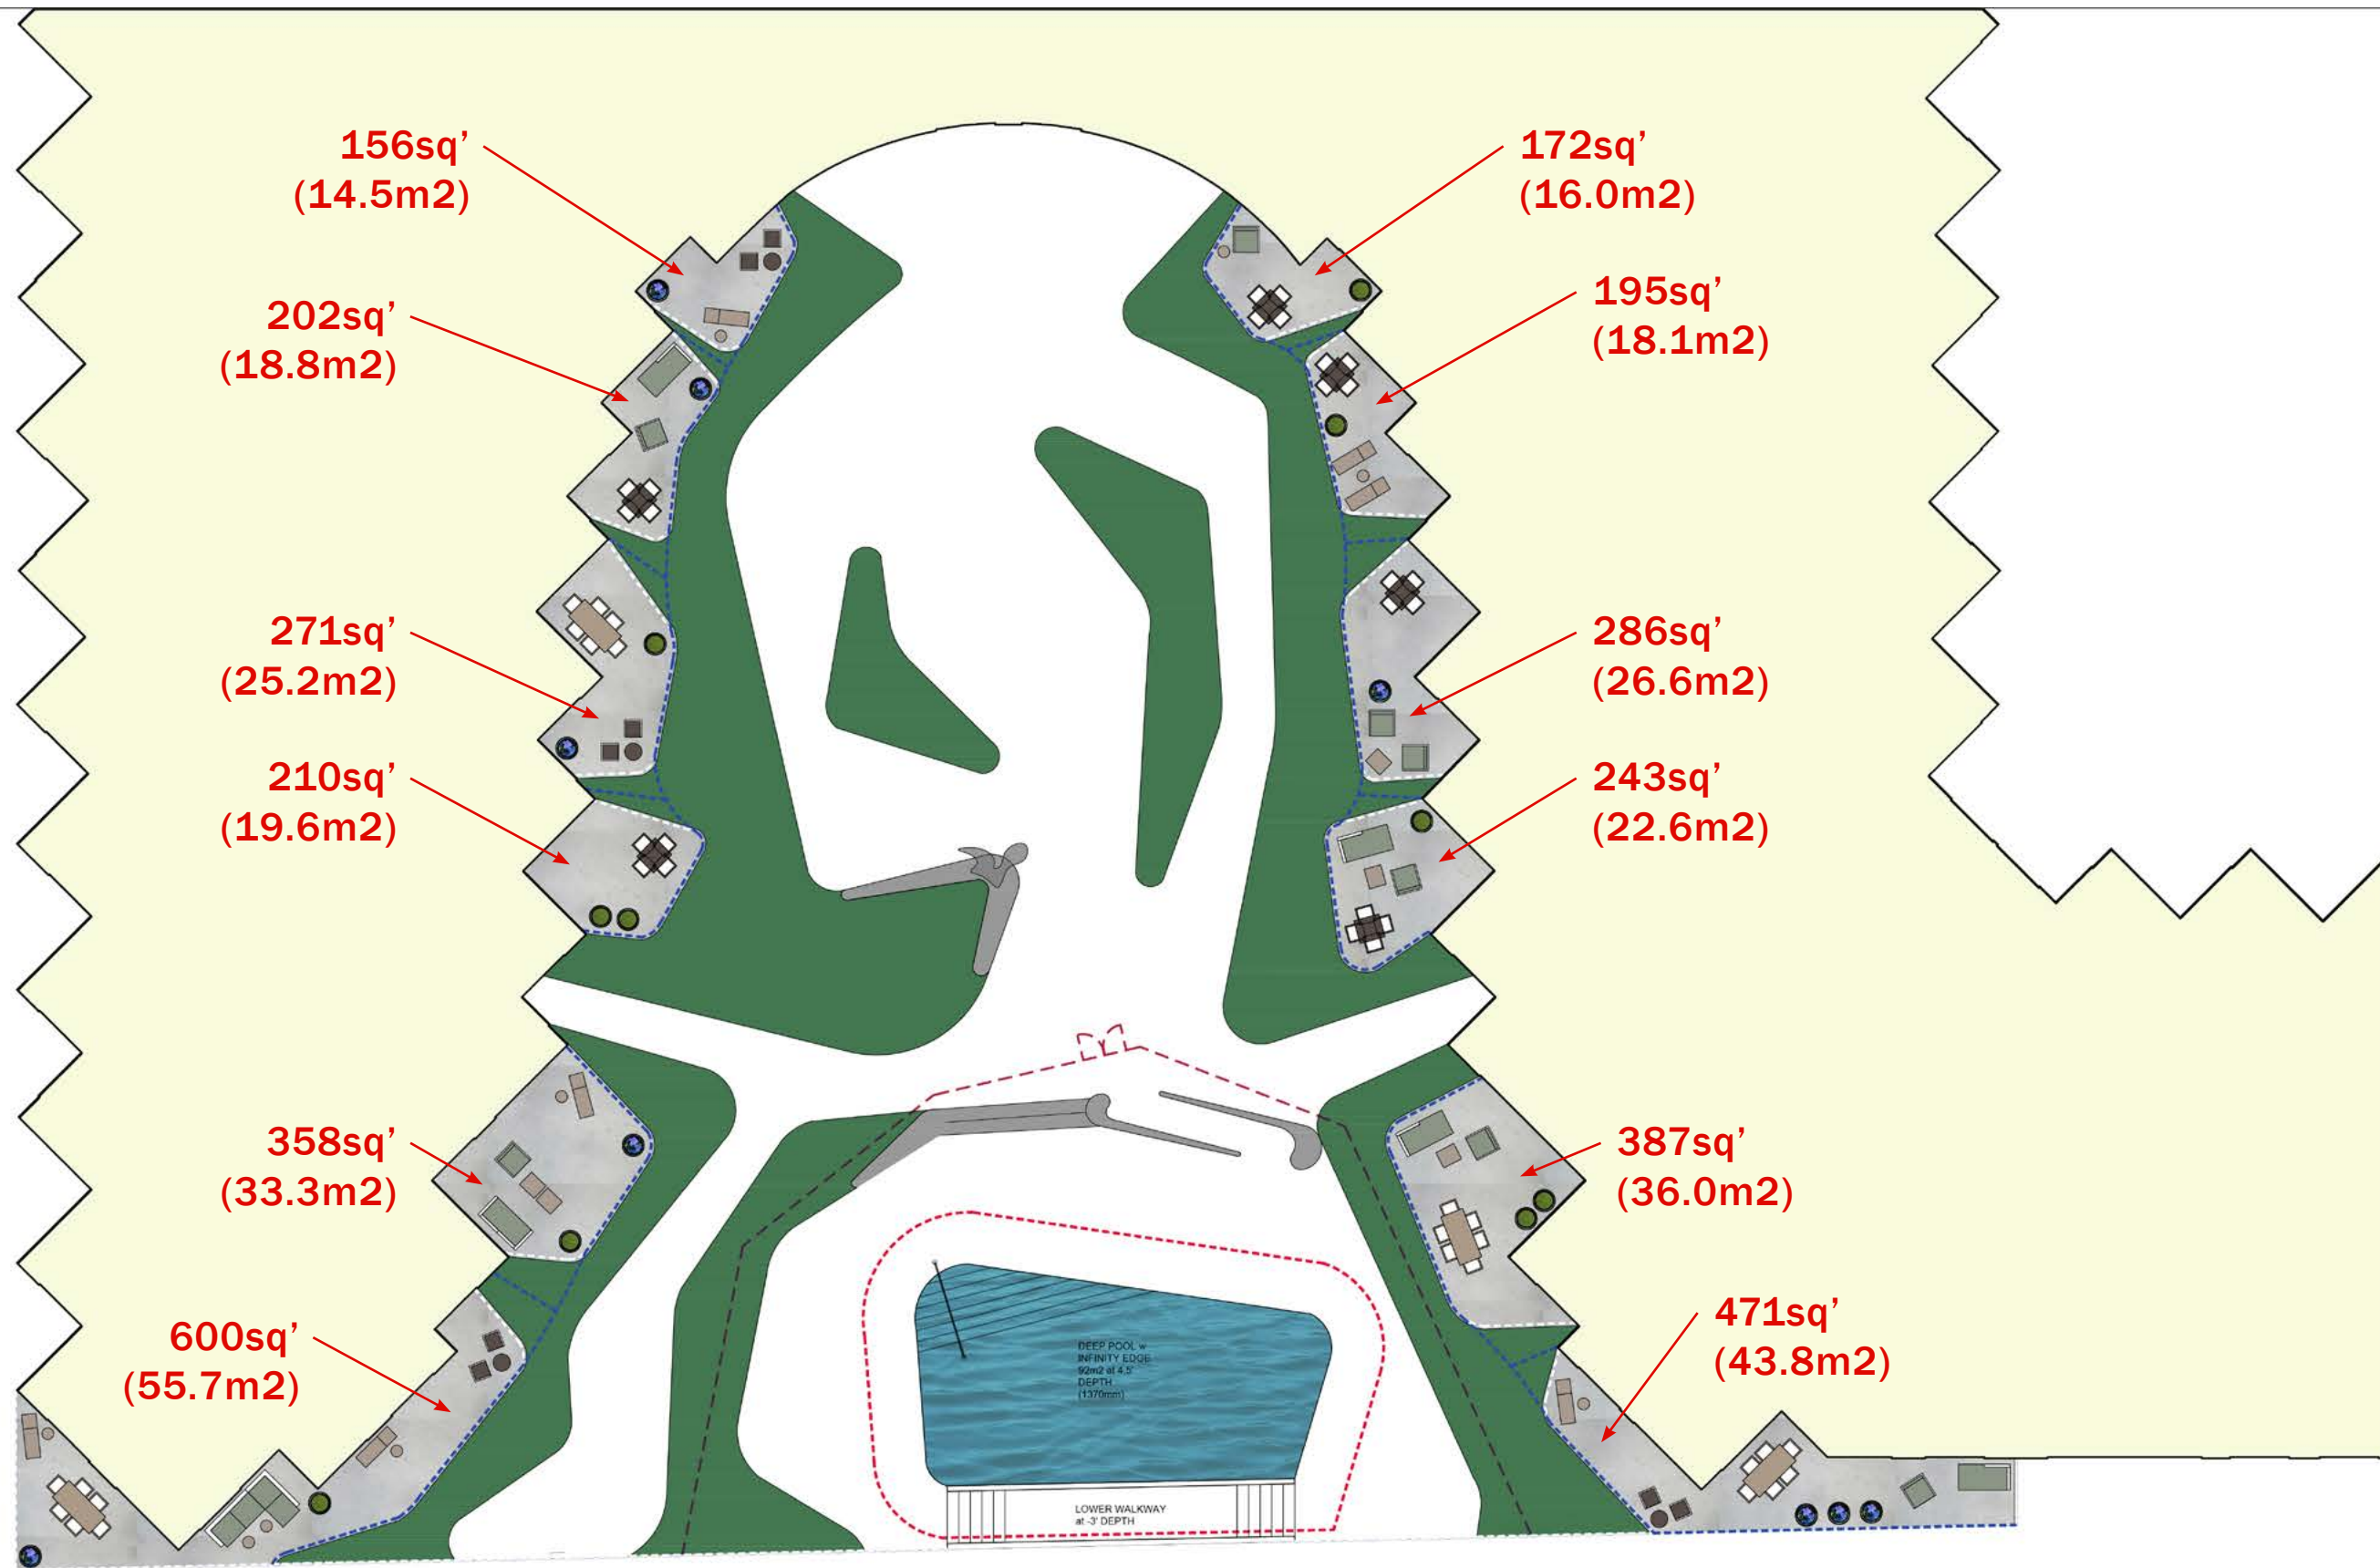

R3/R4 AQUAVISTA

1. PREVIOUS PLAN

2. FINAL PLAN

FINAL PLAN (no vegetation)

PRIVACY FENCE - OPTION 1

PRIVACY FENCE - OPTION 2

FENCING TYPES

OVERVIEW

DETAIL VIEW

Janet
Rosenberg
& Studio
Landscape Architecture and Urban Design

PATIO AREAS

COMMENTS:

- * Dining Area - provide 3 dining sets
- * Planting - provide privacy for dining areas

2. AMENITY LEVEL - REVISED PLAN