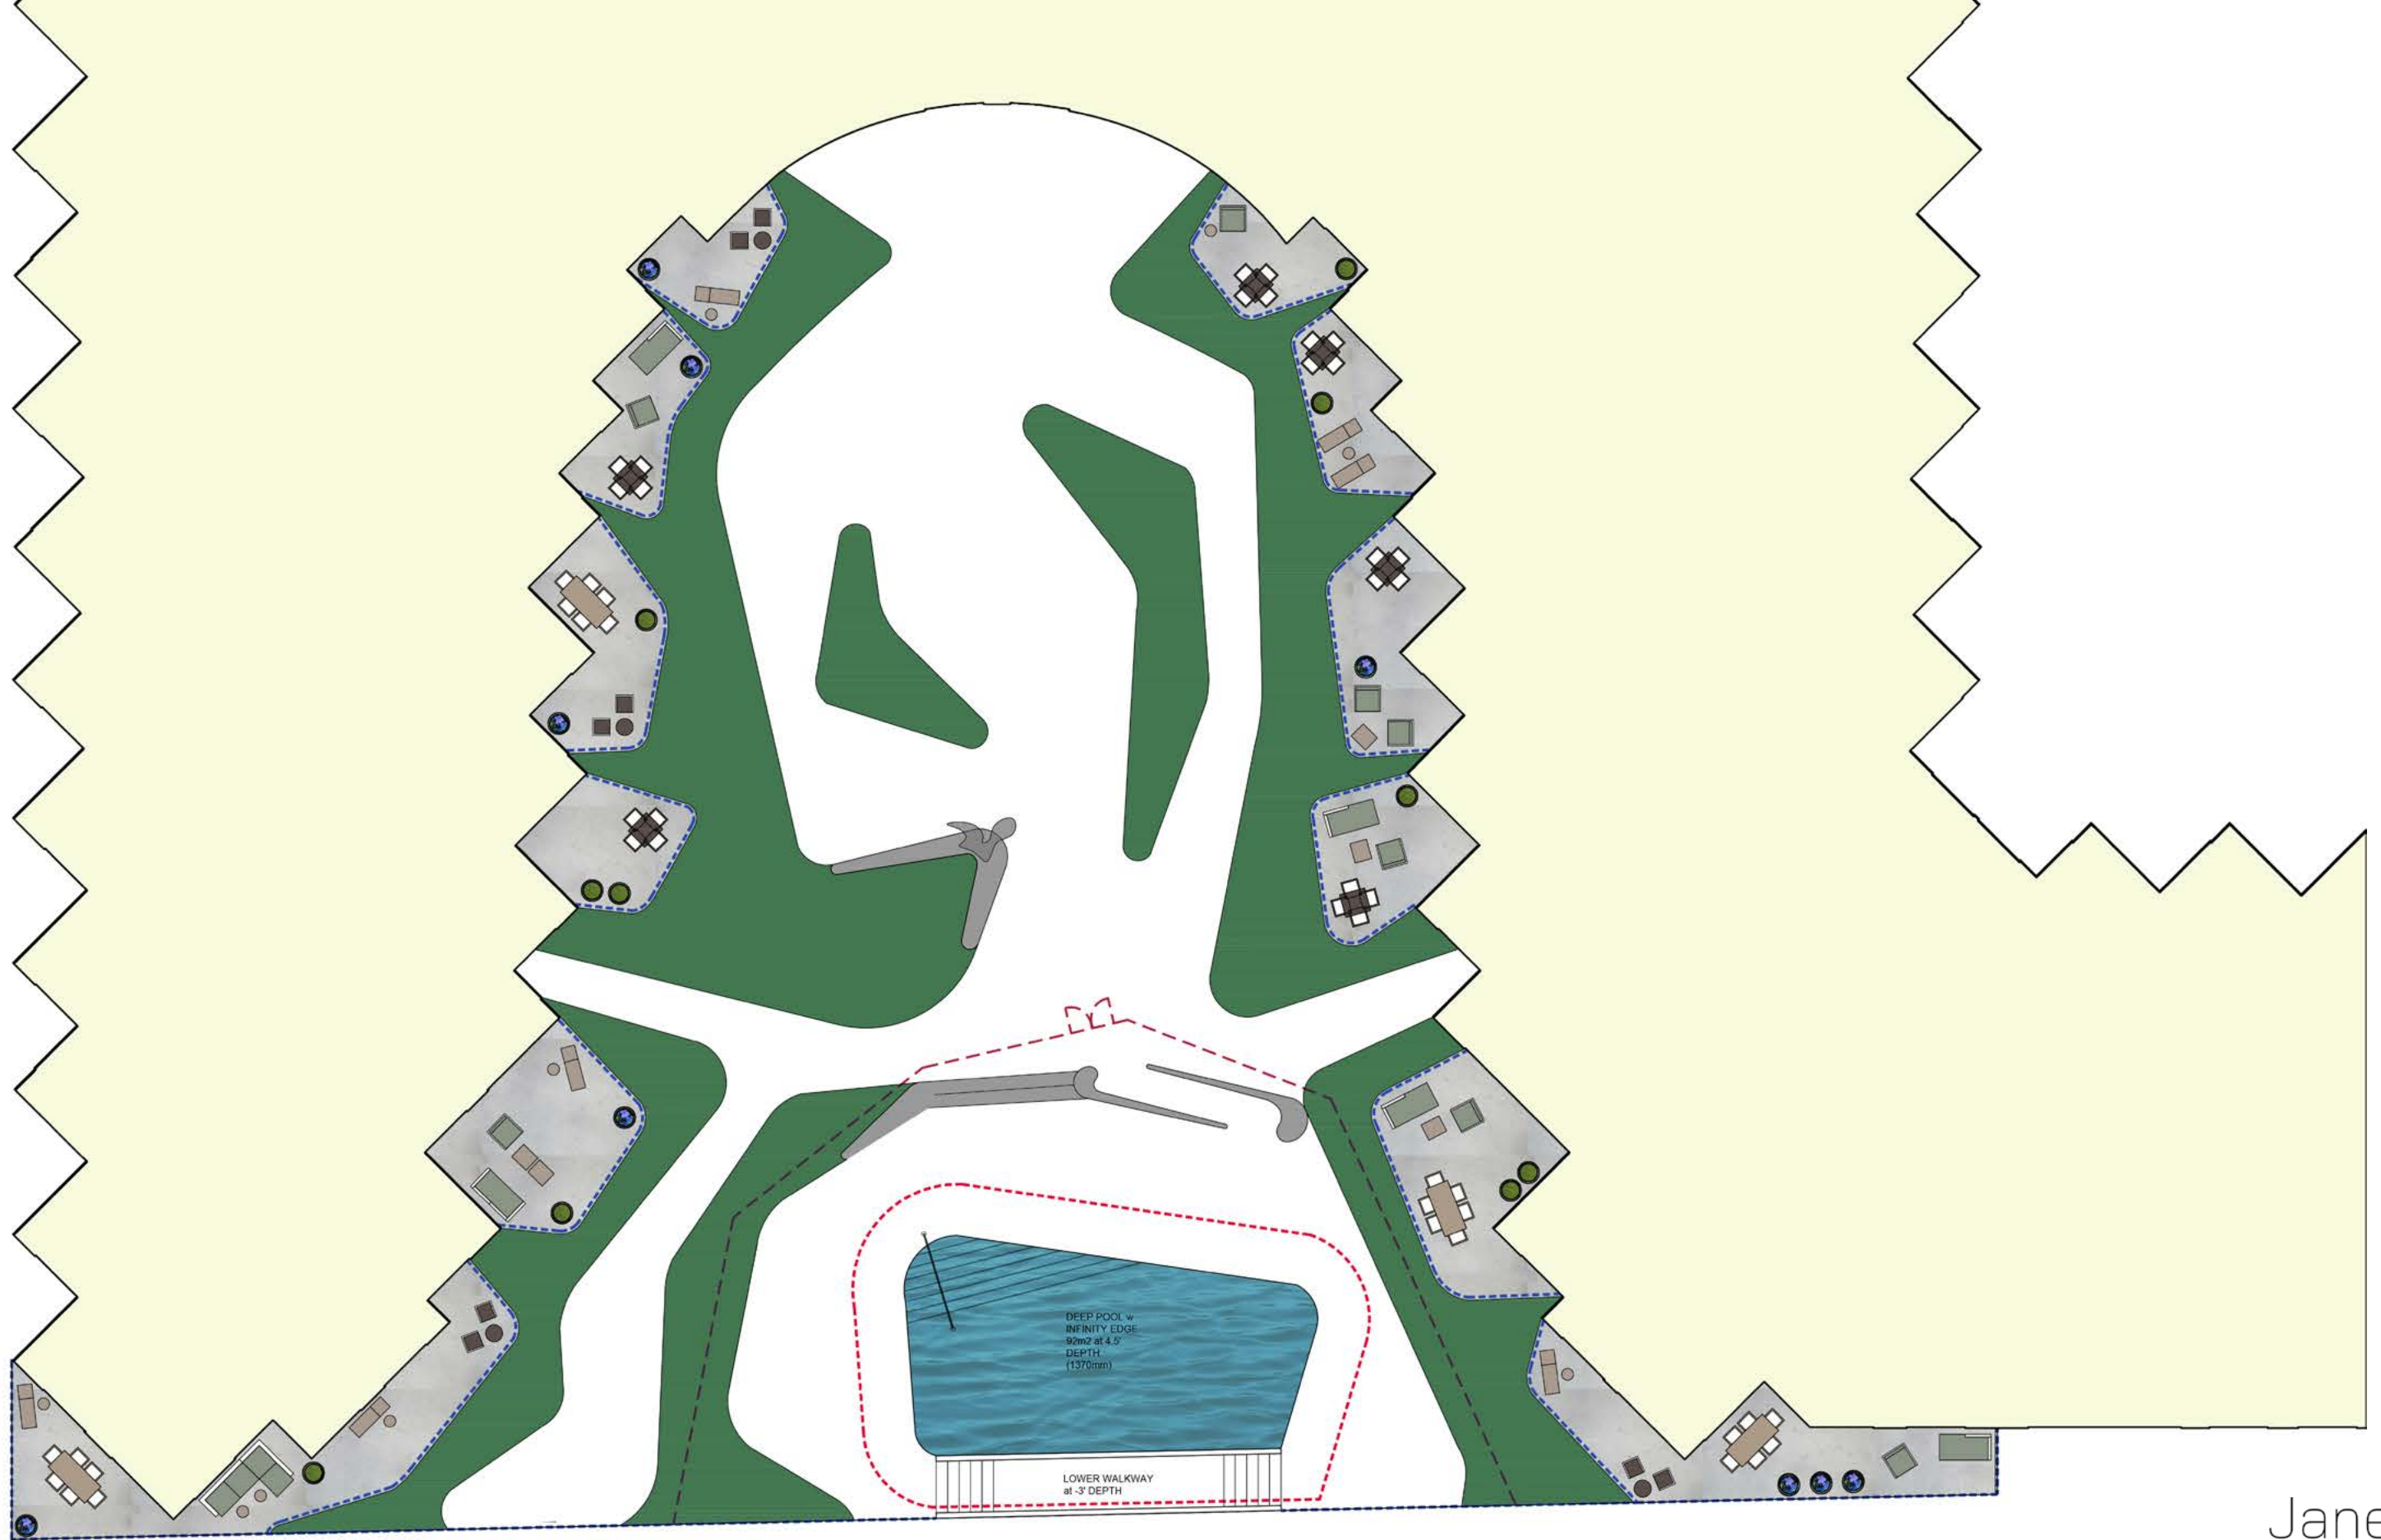

R3/R4 AQUAVISTA

1. PREVIOUS PLAN

2. FINAL PLAN

FINAL PLAN (no vegetation)

PRIVACY FENCE - OPTION 1

PRIVACY FENCE - OPTION 2

FENCING TYPES

OVERVIEW

DETAIL VIEW

Janet
Rosenberg
& Studio
Landscape Architecture and Urban Design

PATIO AREAS

COMMENTS:

- * Dining Area - provide 3 dining sets
- * Planting - provide privacy for dining areas

2. AMENITY LEVEL - REVISED PLAN